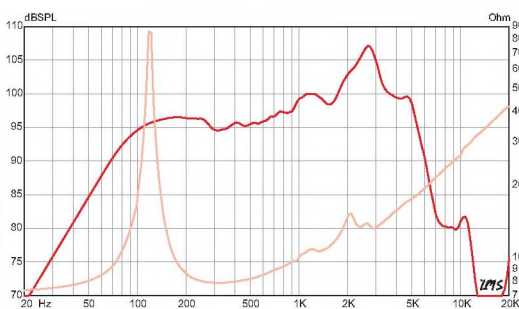

FREQUENCY RESPONSE & IMPEDANCE CURVE*

* See footnotes on page 155 for information regarding usable frequency range, nominal impedance, power rating and sensitivity.