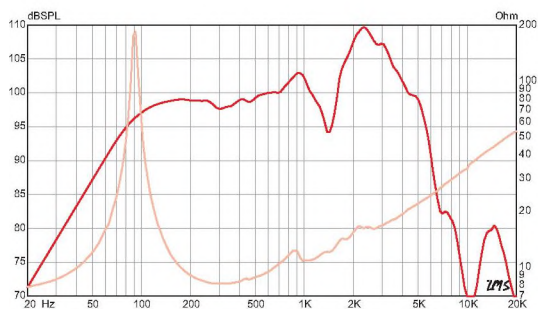

FREQUENCY RESPONSE & IMPEDANCE CURVE*

* See footnotes on page 155 for information regarding usable frequency range, nominal impedance, power rating and sensitivity.