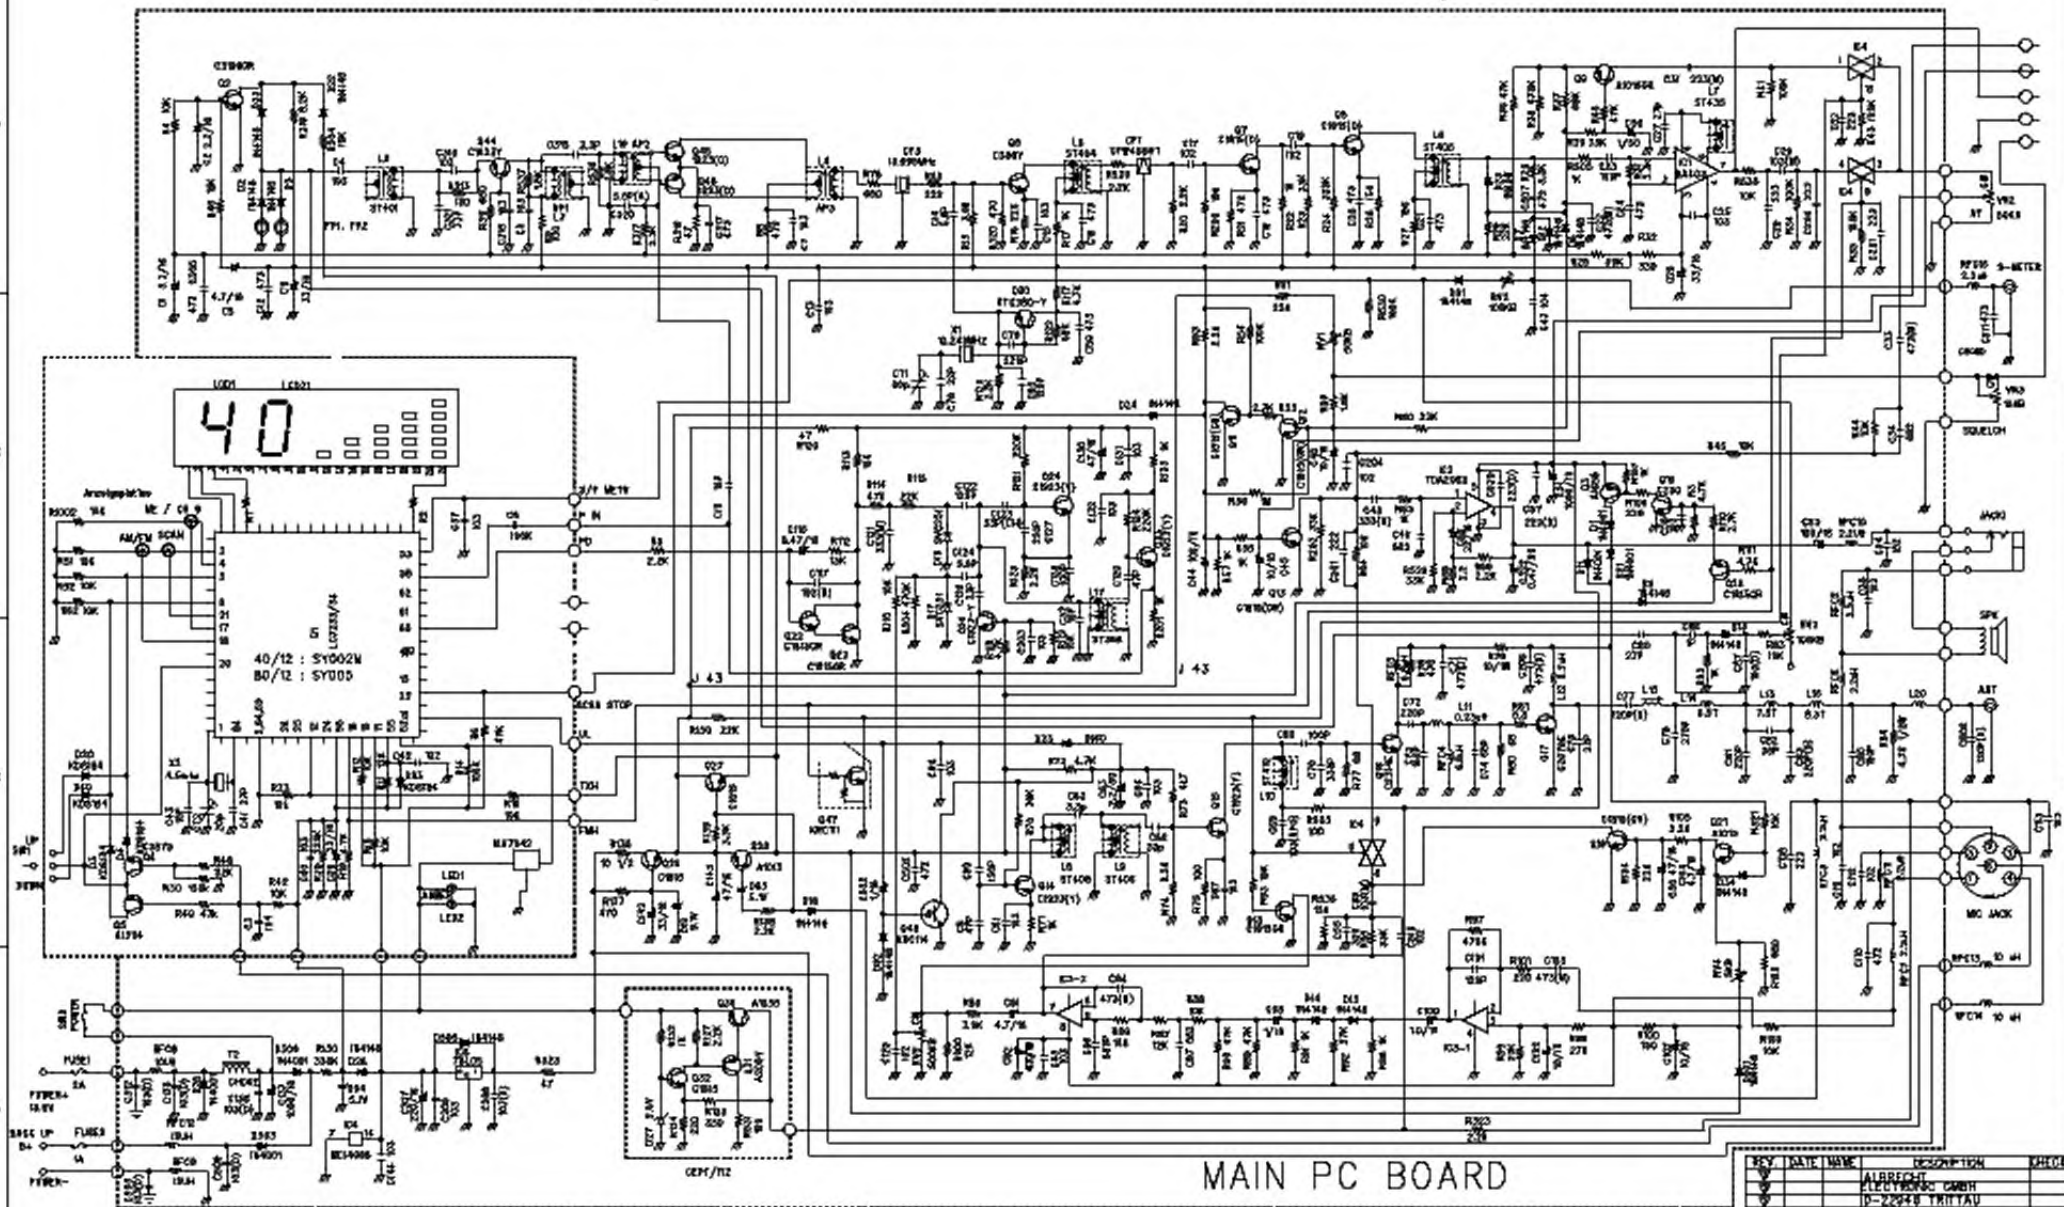

ALBRECHT AE 5280 / AE 5280 AF ALL VERSIONS WITH AM/FM

MAIN PC BOARD

WITH CONNECTING POINTS FOR
ALBRECHT SUPER SQUELCH

49/12 CH : AE 5280 AF
80/12 CH : AE 5280

| REV. | DATE | NAME | DESCRIPTION | CHKD. |
|------|------|------|---|-------|
| 1 | | | ALBRECHT ELEKTRONISCHE GERÄTE D-22344 TRITTAU | |
| 2 | | | MODEL FAMILY: AE 5280 | |
| 3 | | | TYPE: AE 5280 / AE 5280 AF | |
| 4 | | | July 1995 | |