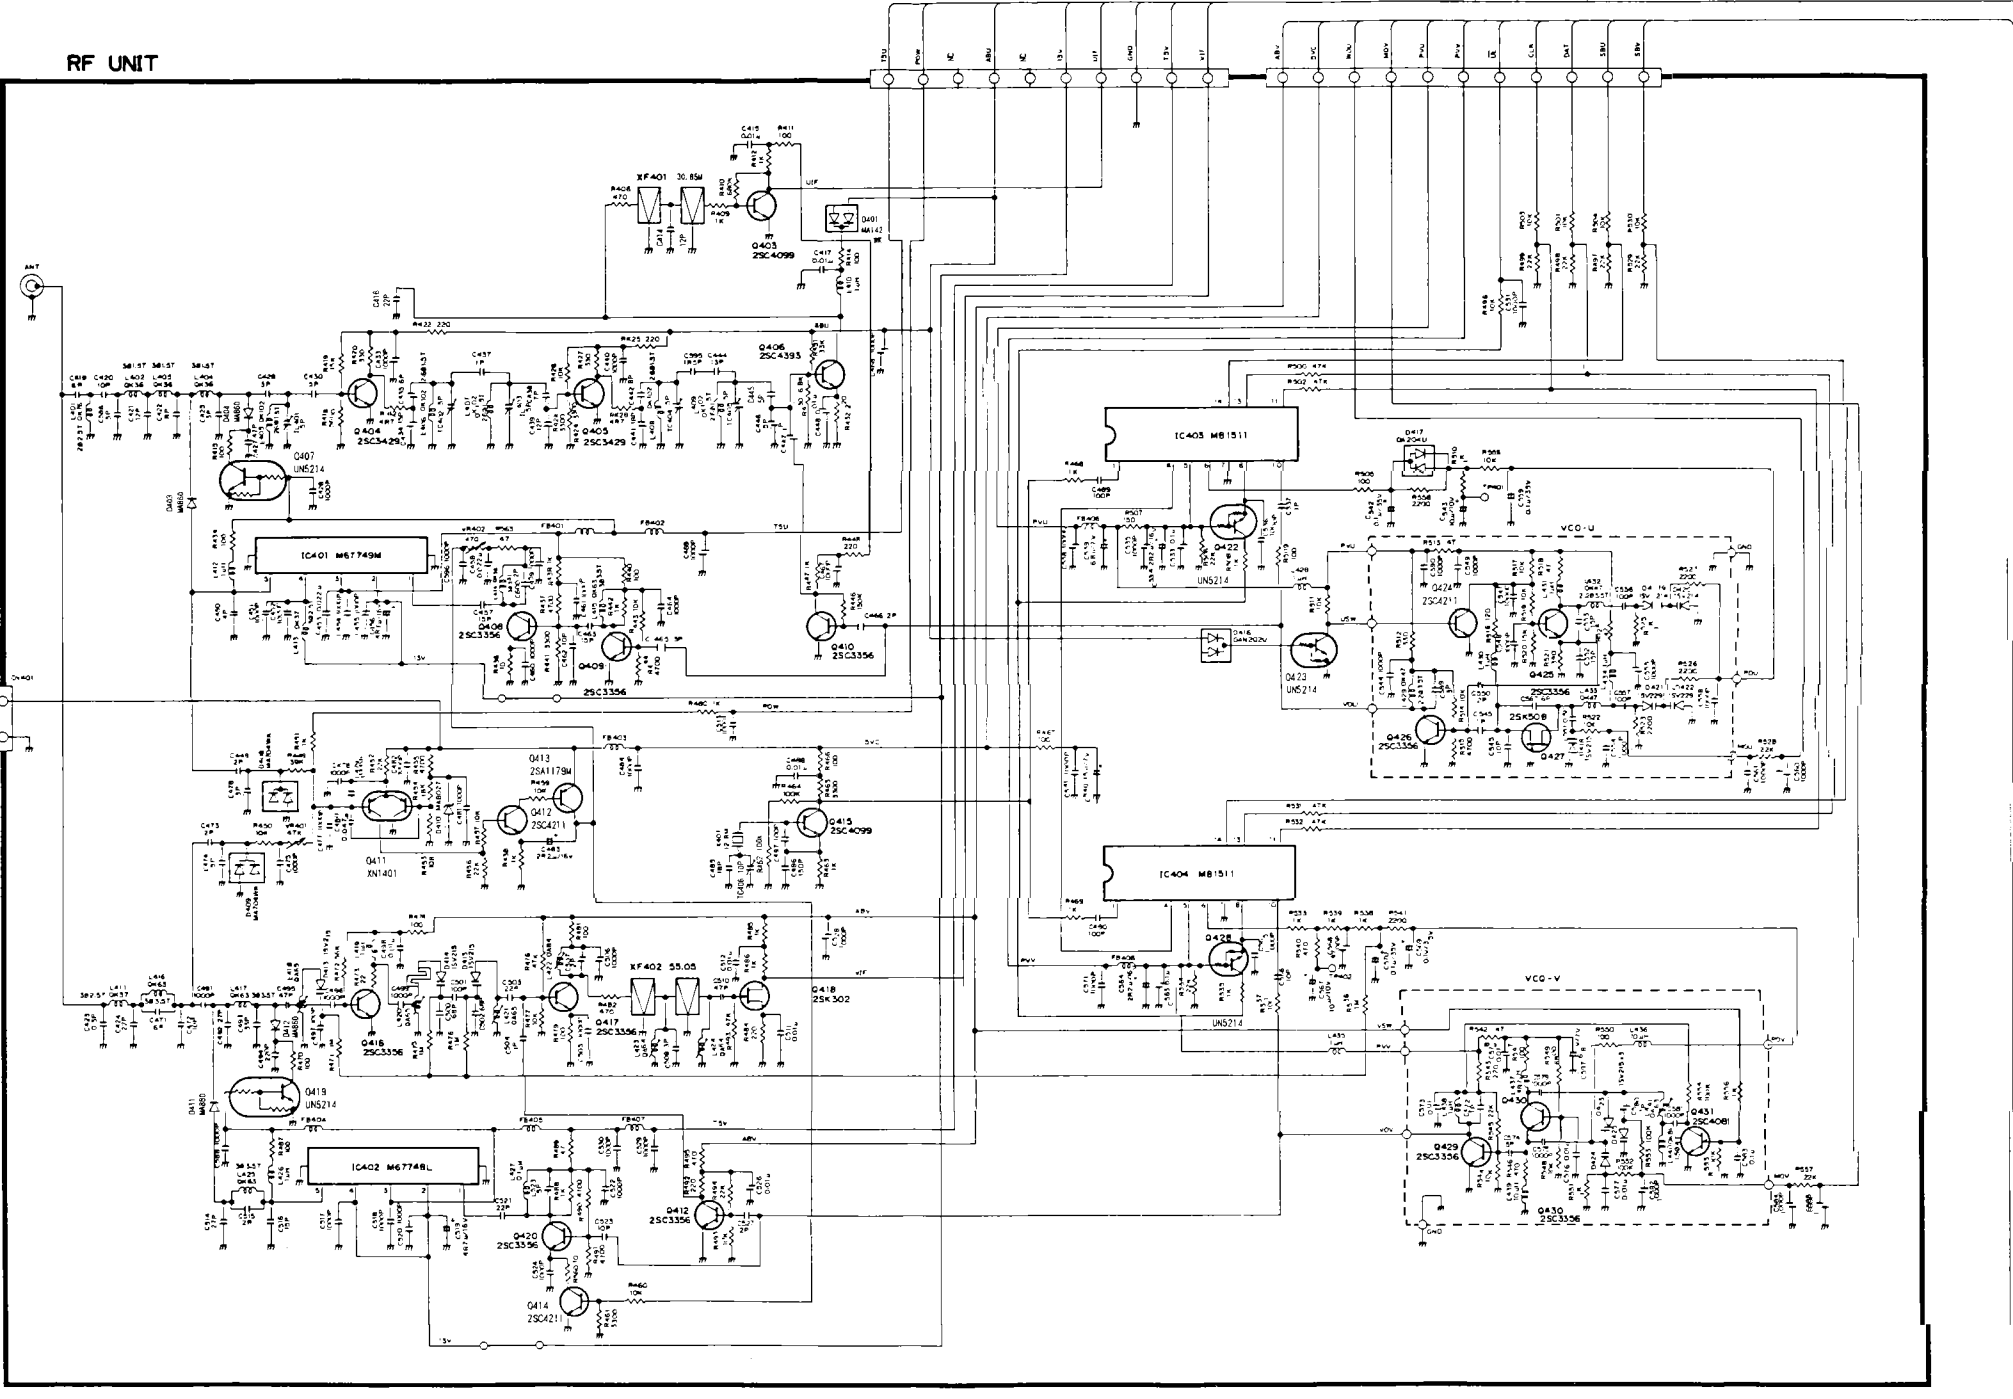

RF UNIT

JACK UNIT

TSQ UNIT (DJ-582 E:OPTION)

**SCHEMATIC
DIAGRAM**
**DJ-582T
DJ-582E**

Specifications are subject to change without notice or obligation.

IF UNIT

LCD UNIT

KEY UNIT