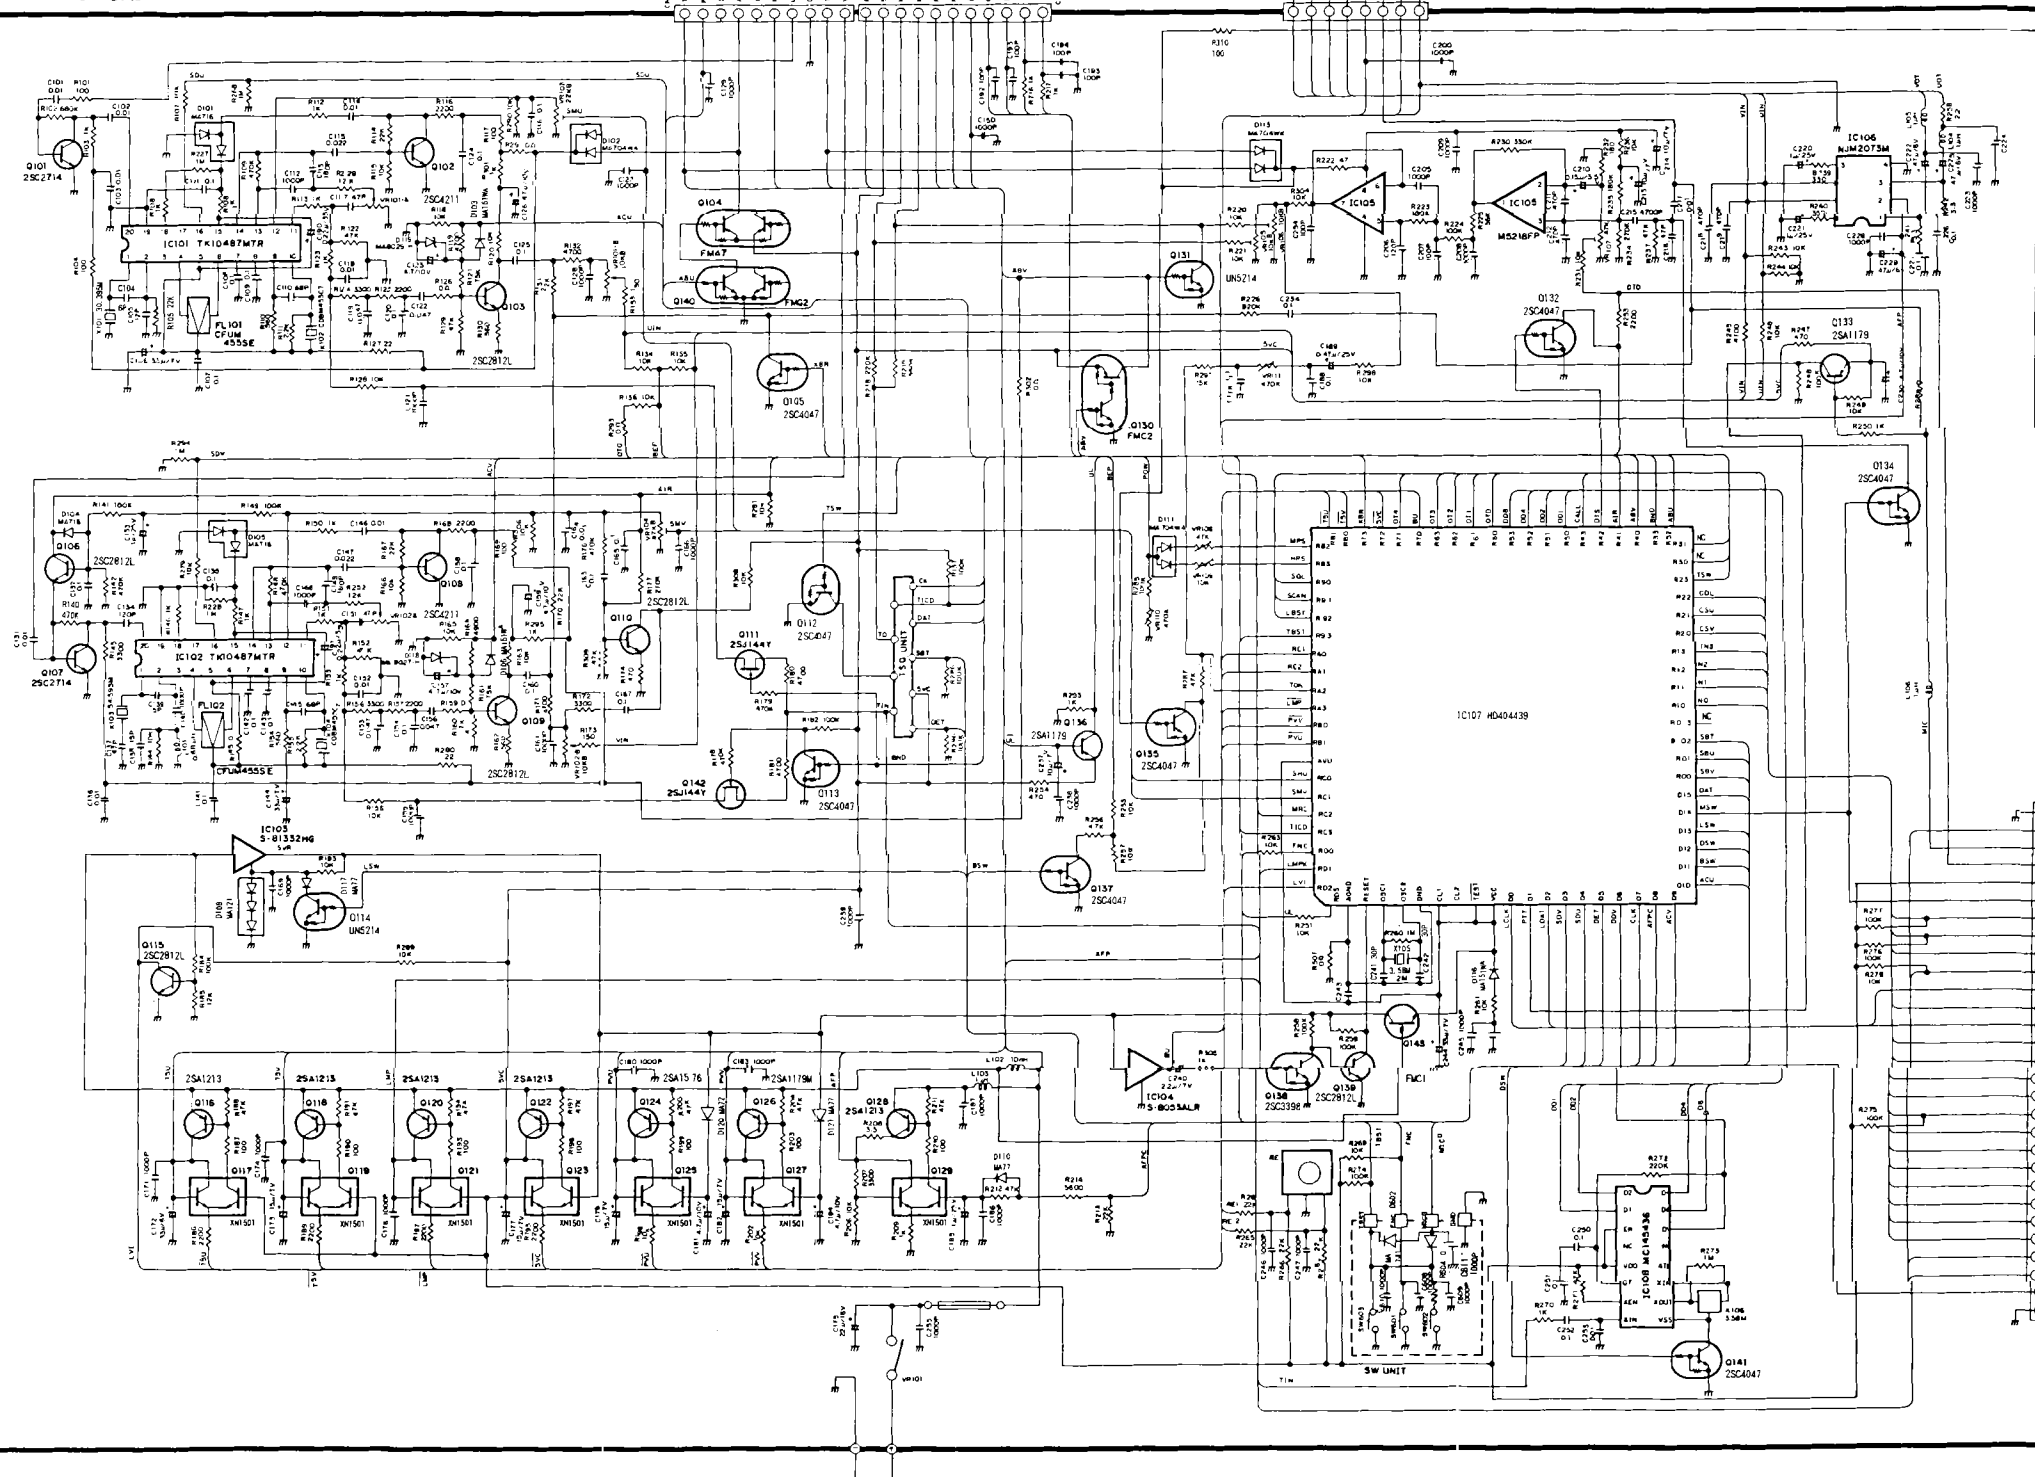

RF UNIT

JACK UNIT

TSQ UNIT (DJ-582 E:OPTION)

**SCHEMATIC
DIAGRAM**
**DJ-582T
DJ-582E**

Specifications are subject to change without notice or obligation.

IF UNIT

LCD UNIT

KEY UNIT