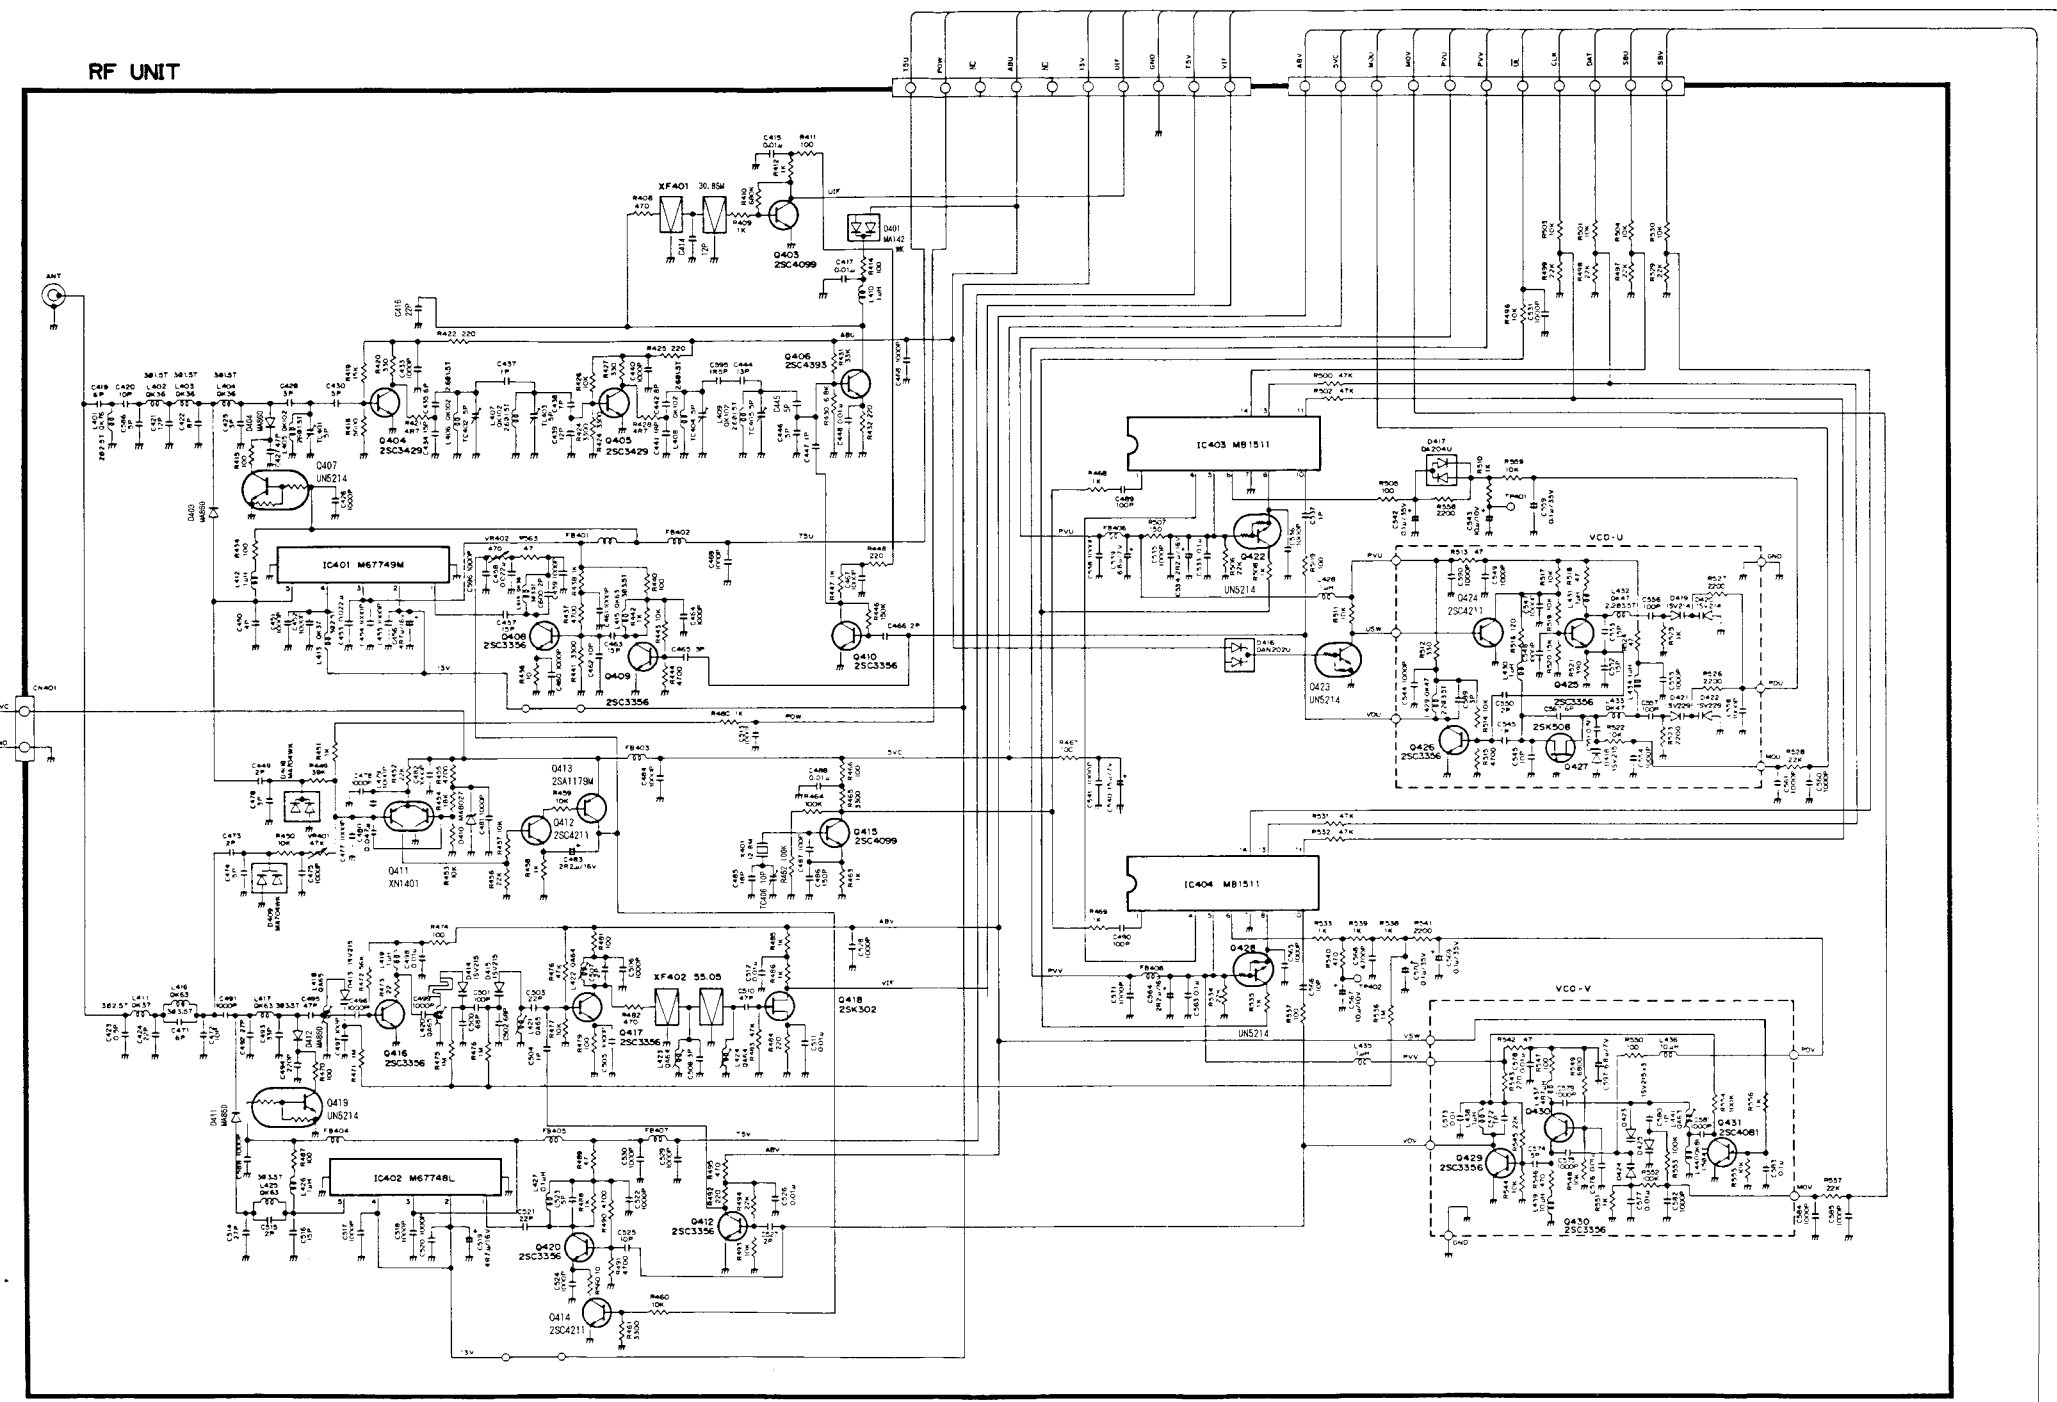

RF UNIT

JACK UNIT

TSQ UNIT (DJ-582 E-OPTION)

**SCHEMATIC
DIAGRAM**
**DJ-582T
DJ-582E**

Specifications are subject to change without notice or obligation.

IF UNIT

LCD UNIT

KEY UNIT