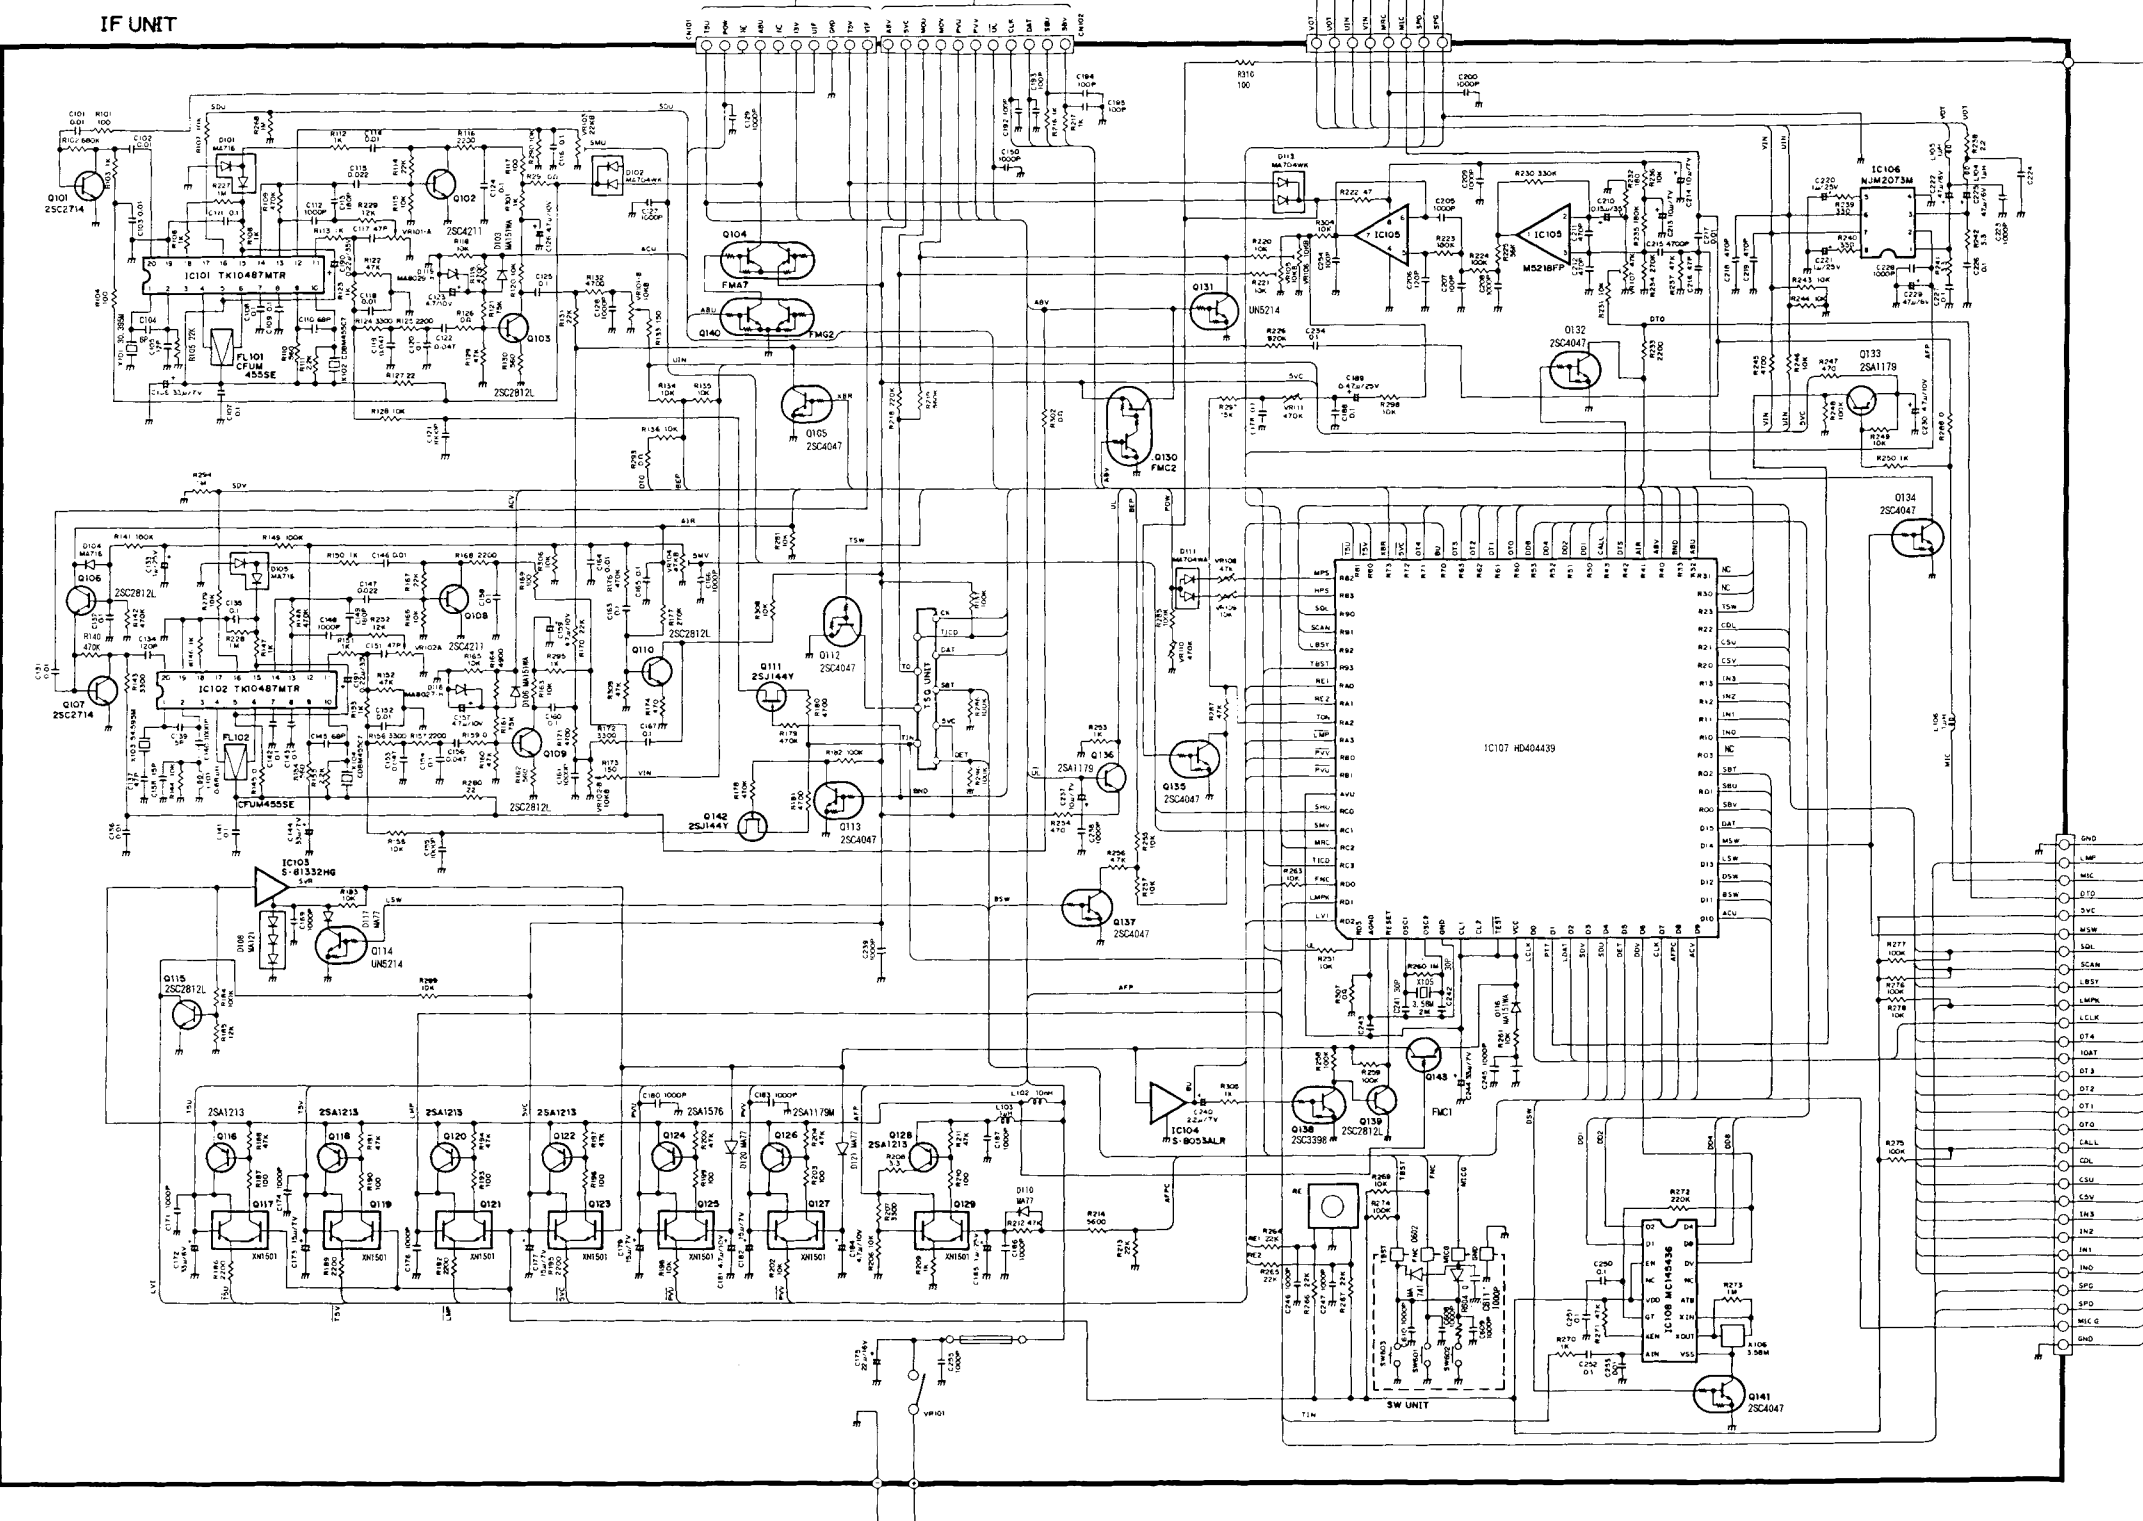

RF UNIT

JACK UNIT

TSQ UNIT (DJ-582 E-OPTION)

**SCHEMATIC
DIAGRAM**
**DJ-582T
DJ-582E**

Specifications are subject to change without notice or obligation.

IF UNIT

LCD UNIT

KEY UNIT