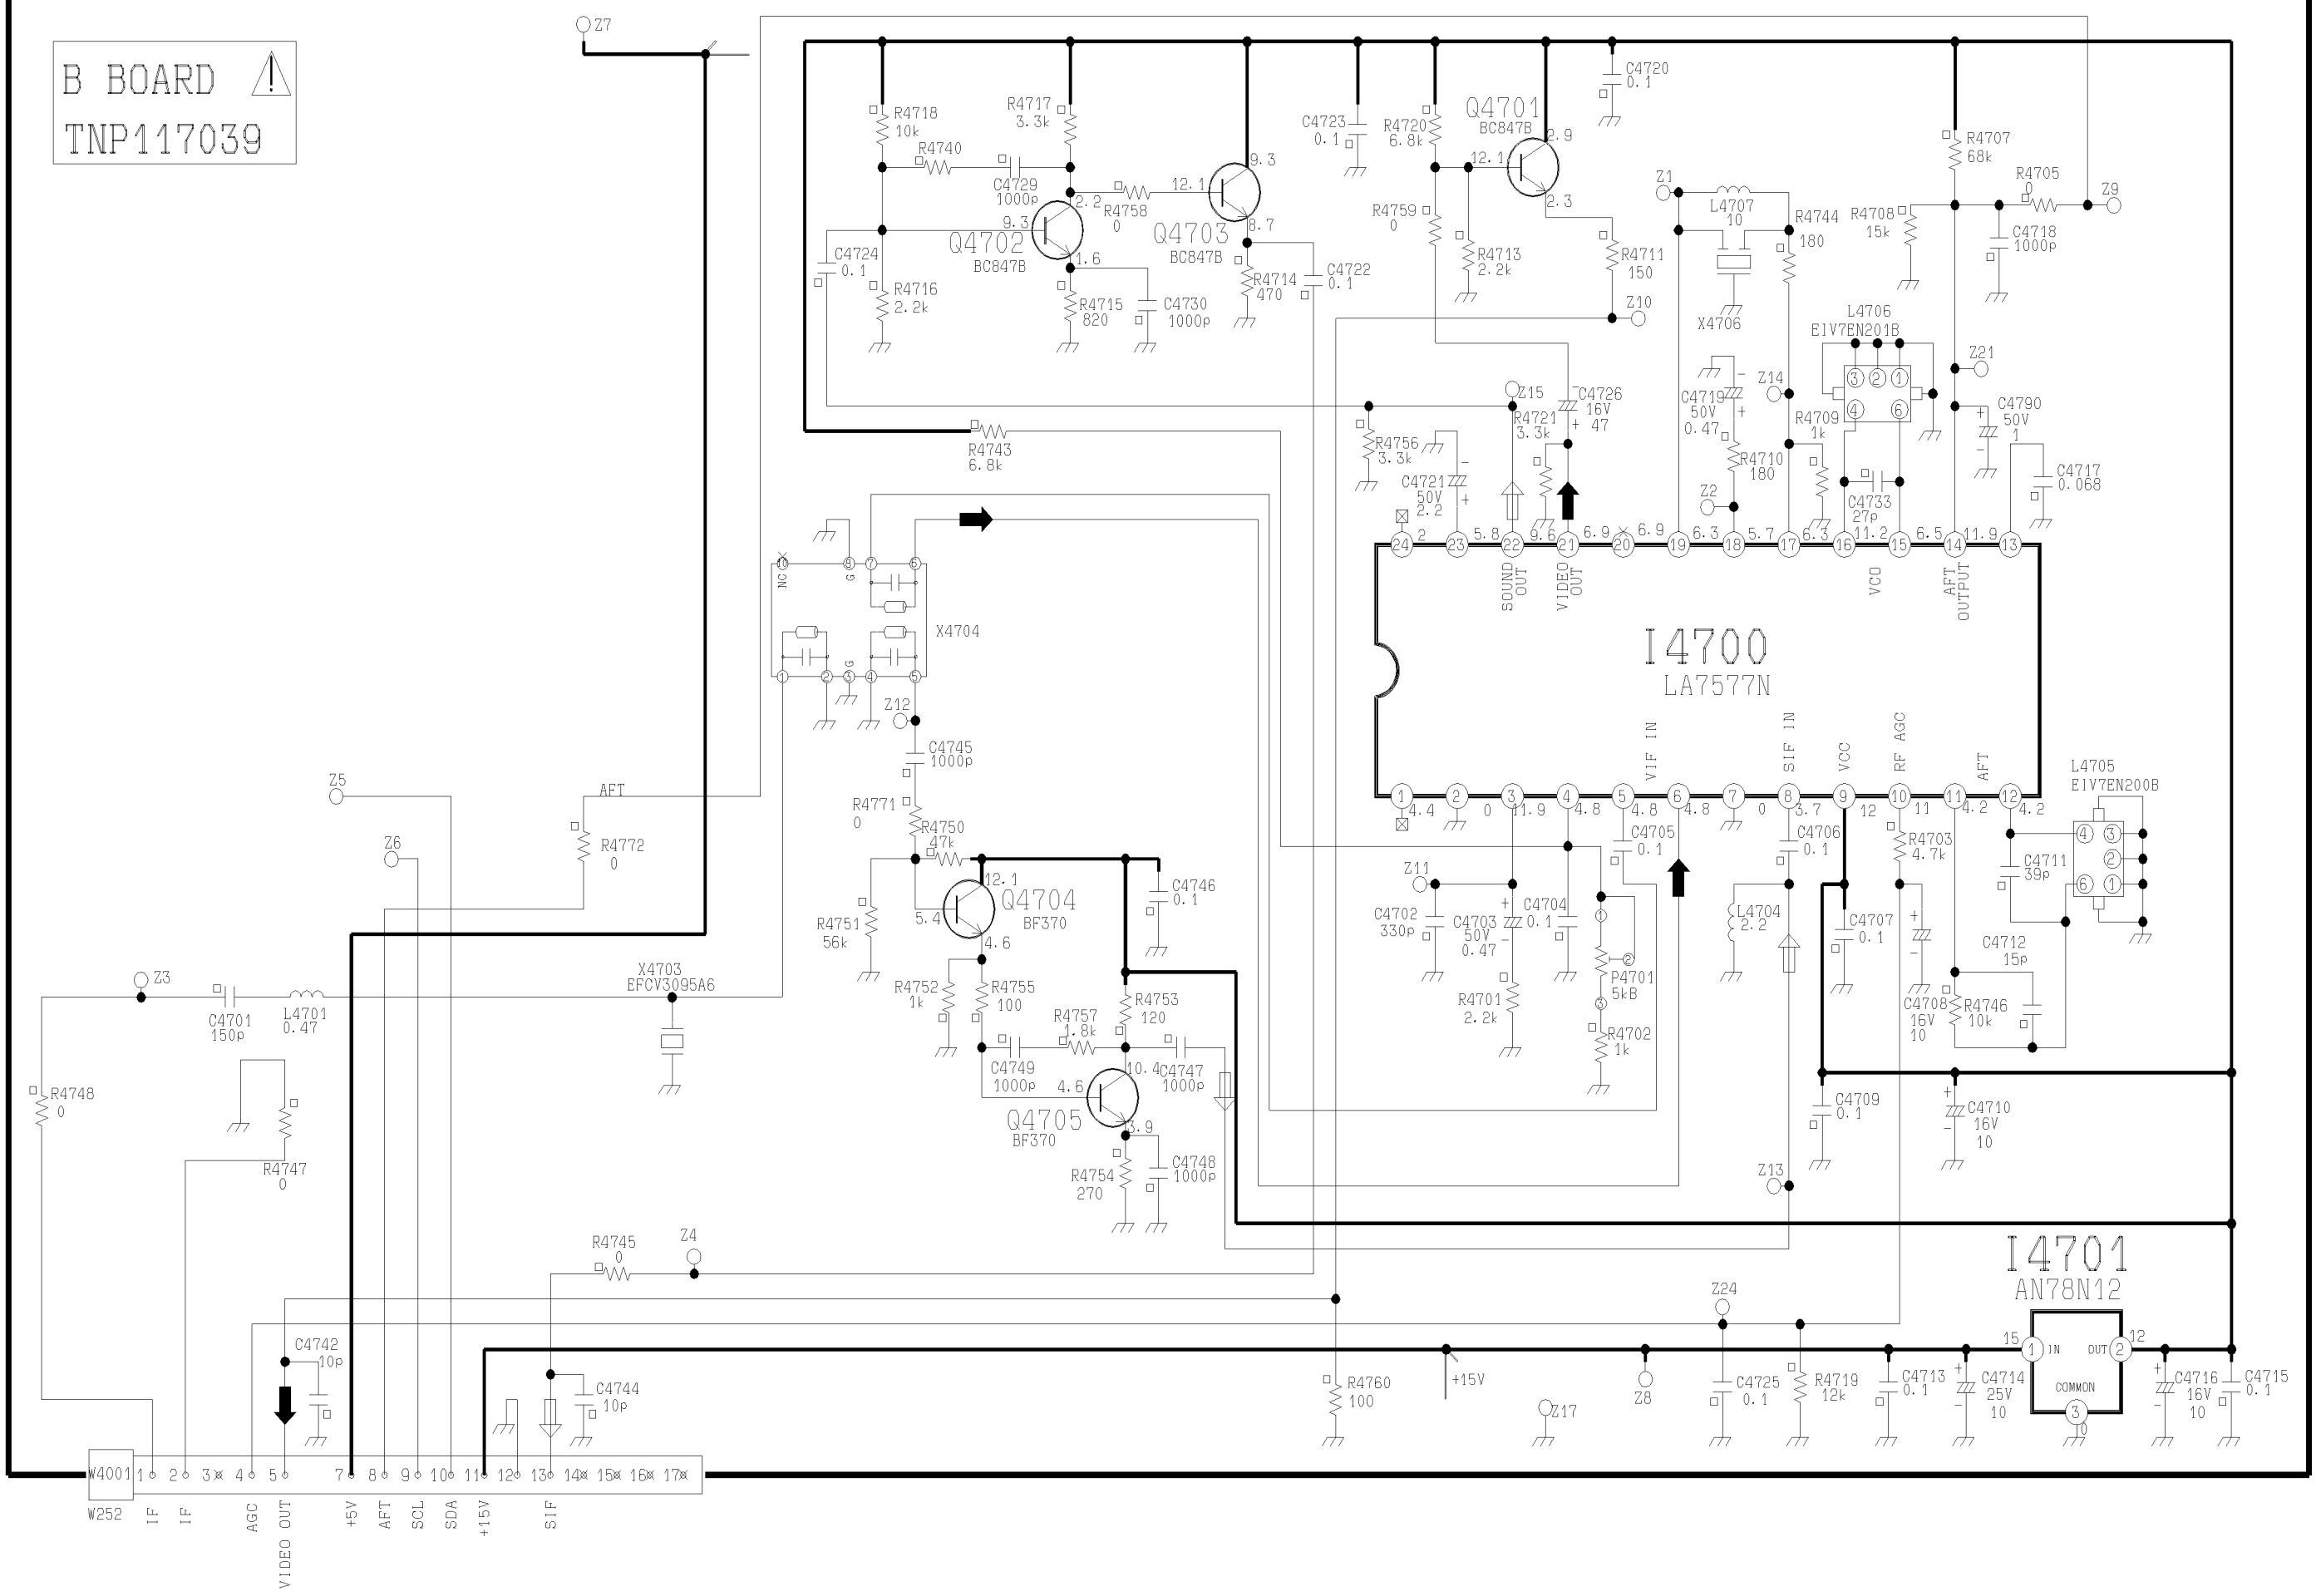

A BOARD 
TNP117034

B BOARD
TNP117039

E BOARD
TNP197087

CRK0	TX - 29AD3P	TX - 25AD2P
C538	EDWF2H64JNB	EDWF2H474JNB
C541	EDWF2H64JNB	EDWF2H105JNB
R542	ER01ABJ151U	ER01ABJ101U

F BOARD
TNP117035

M BOARD
TNP8EM012

JK6401
TJB16656

BLUE
BROWN
W6101 AC CORD

Y BOARD ⚠
TNP117037

CRNO	TX - 29AD3P	TX - 25AD2P
* C3101	ECUV1H030CCX	ECUV1H020CCX
* R3126	ERJ6GEYJ182V	ERJ6GEYJ122V