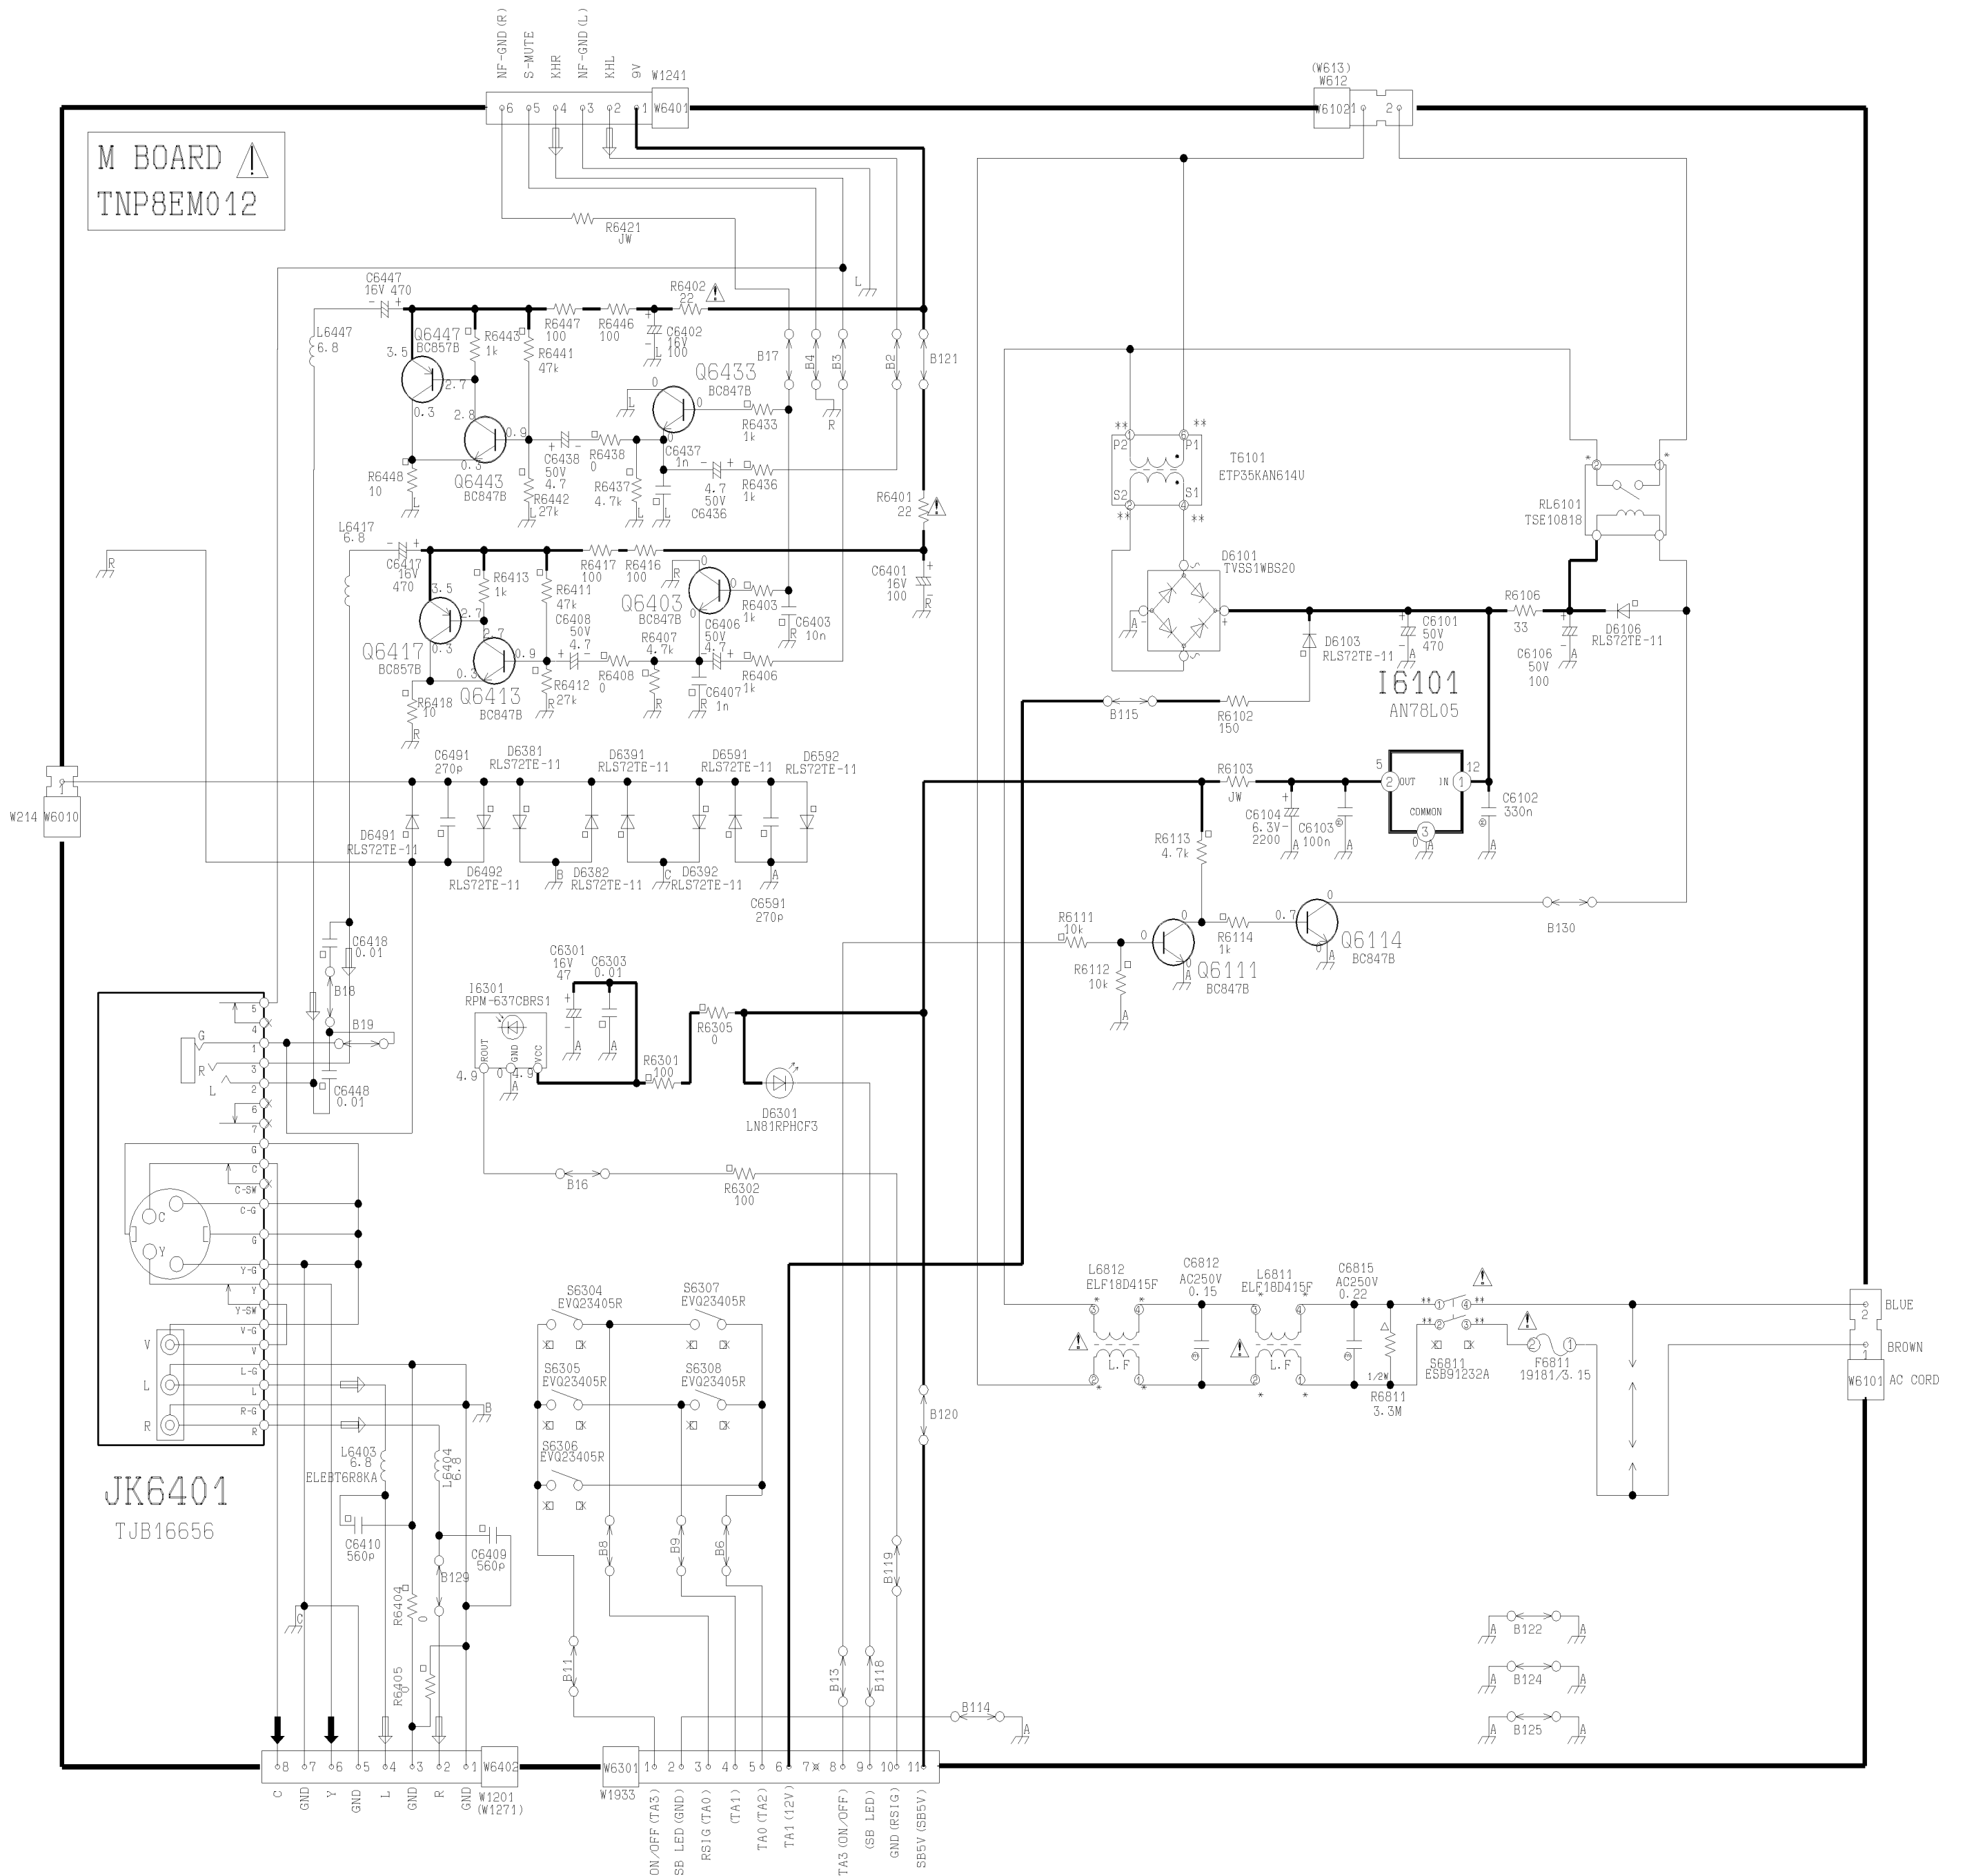

A BOARD 
TNP117034

B BOARD
TNP117039

E BOARD
TNP197087

CRK0	TX - 29AD3P	TX - 25AD2P
C538	EDWF2H64JNB	EDWF2H474JNB
C541	EDWF2H64JNB	EDWF2H105JNB
R542	ER01ABJ151U	ER01ABJ101U

F BOARD
TNP117035

M BOARD
TNP8EM012

JK6401
TJB16656

BLUE
BROWN
W6101 AC CORD

Y BOARD ⚠
TNP117037

CRNO	TX - 29AD3P	TX - 25AD2P
* C3101	ECUV1H030CCX	ECUV1H020CCX
* R3126	ERJ6GEYJ182V	ERJ6GEYJ122V