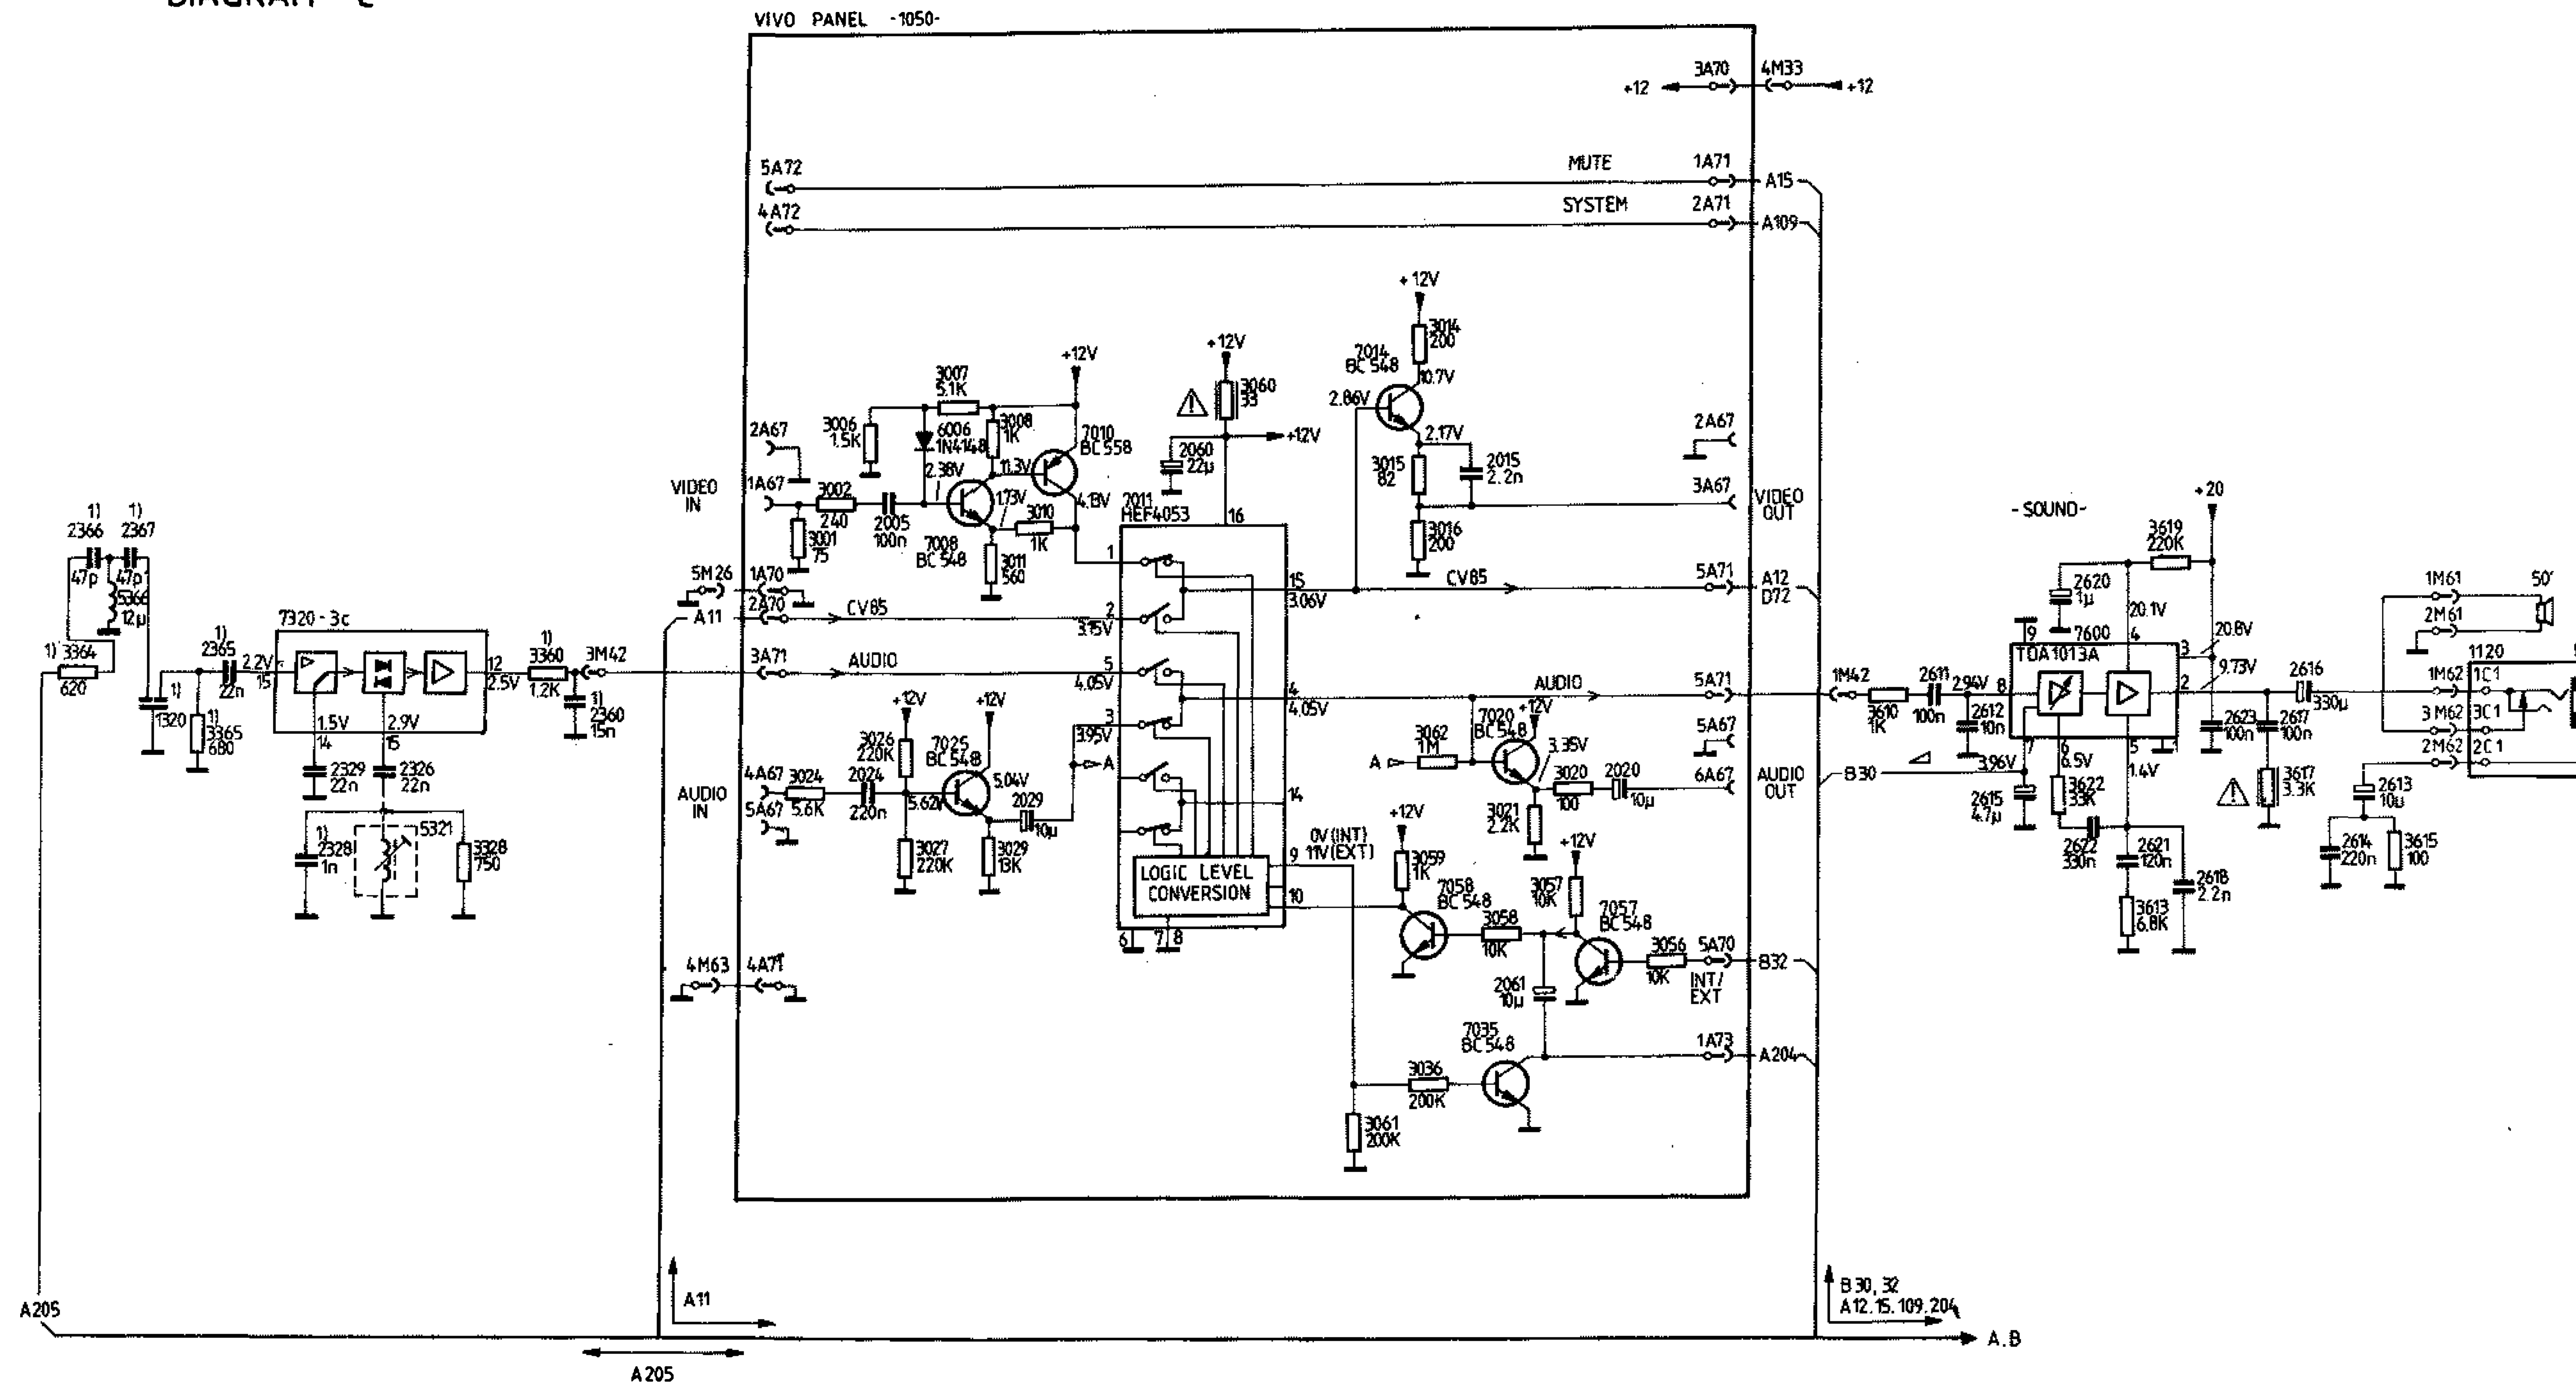

PHILIPS TV-COLOR 21CN4462

DIAGRAM C

DIAGRAM C

MULTI SOUND PANEL

VIVO PANEL -1050-

IC7405 JUNCTION (V)				
	1	2	7	
PAL B/G/M 5.5MHz	0	7.5	4.04	
PAL 6.0MHz	0	7.5	6.65	
SECAM D/K 6.5MHz	0	7.5	9.15	
NTSC M 4.5MHz	11.2	0	3.42	