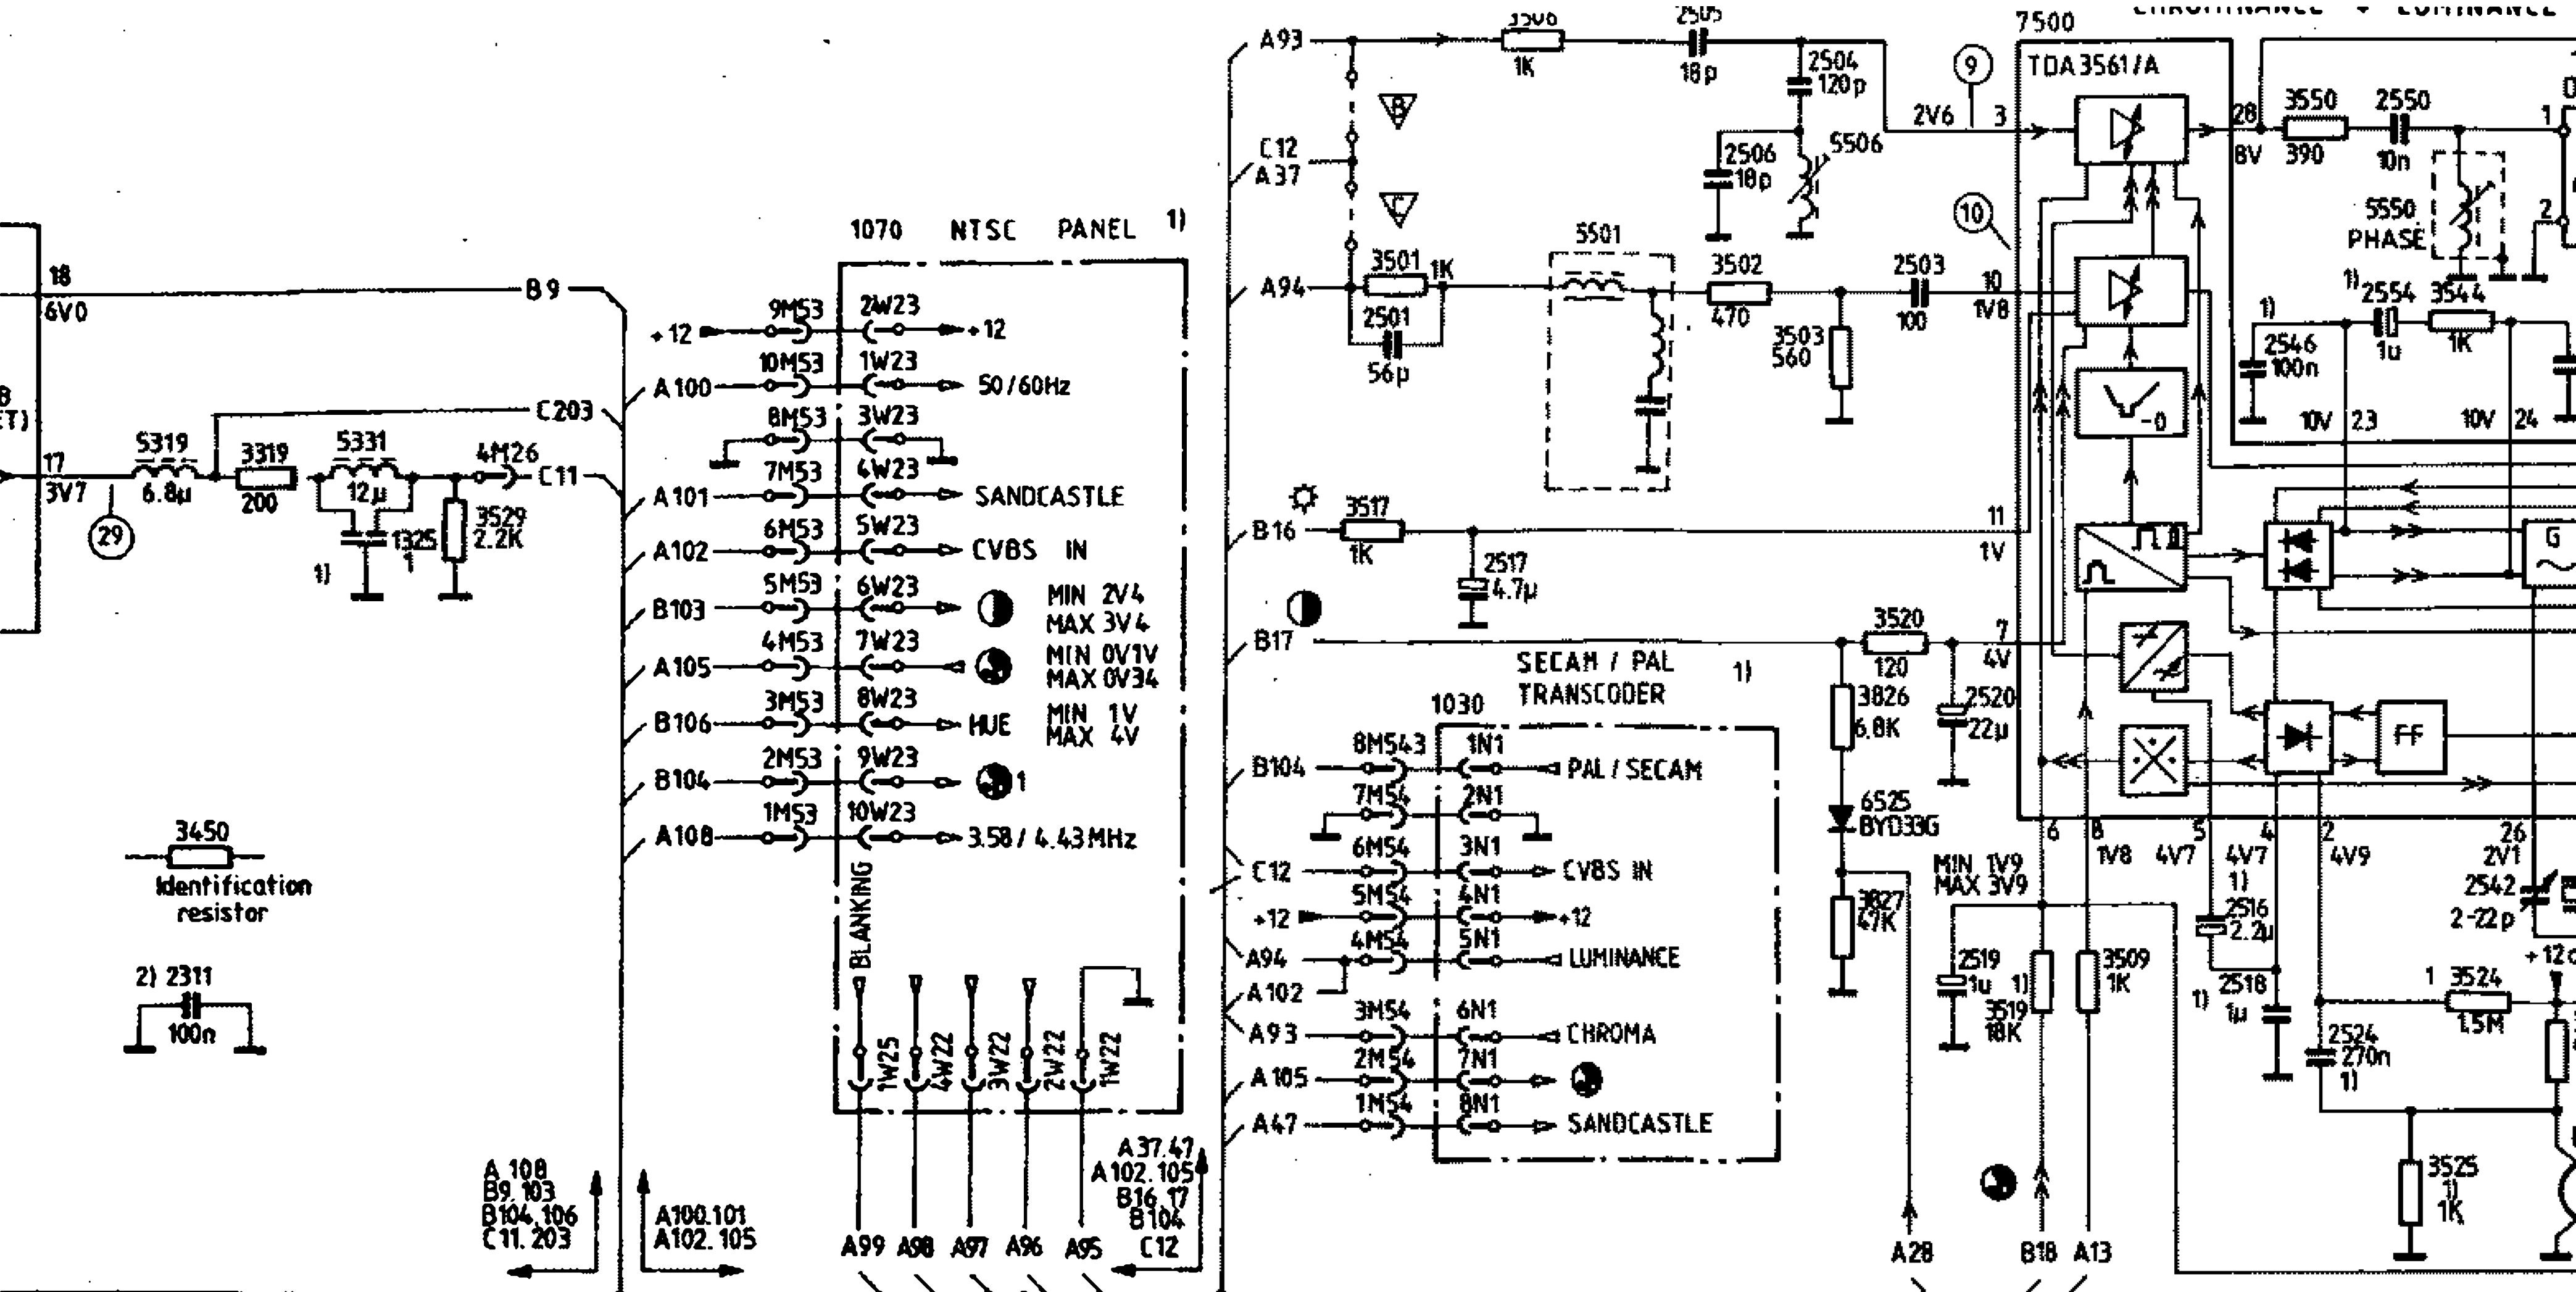

PHILIPS TV-COLOR 21CN4462

DIAGRAM C

DIAGRAM C

MULTI SOUND PANEL

VIVO PANEL -1050-

IC7405 JUNCTION (V)				
	1	2	7	
PAL B/G/M 5.5MHz	0	7.5	4.04	
PAL 6.0MHz	0	7.5	6.65	
SECAM D/K 6.5MHz	0	7.5	9.15	
NTSC M 4.5MHz	11.2	0	3.42	