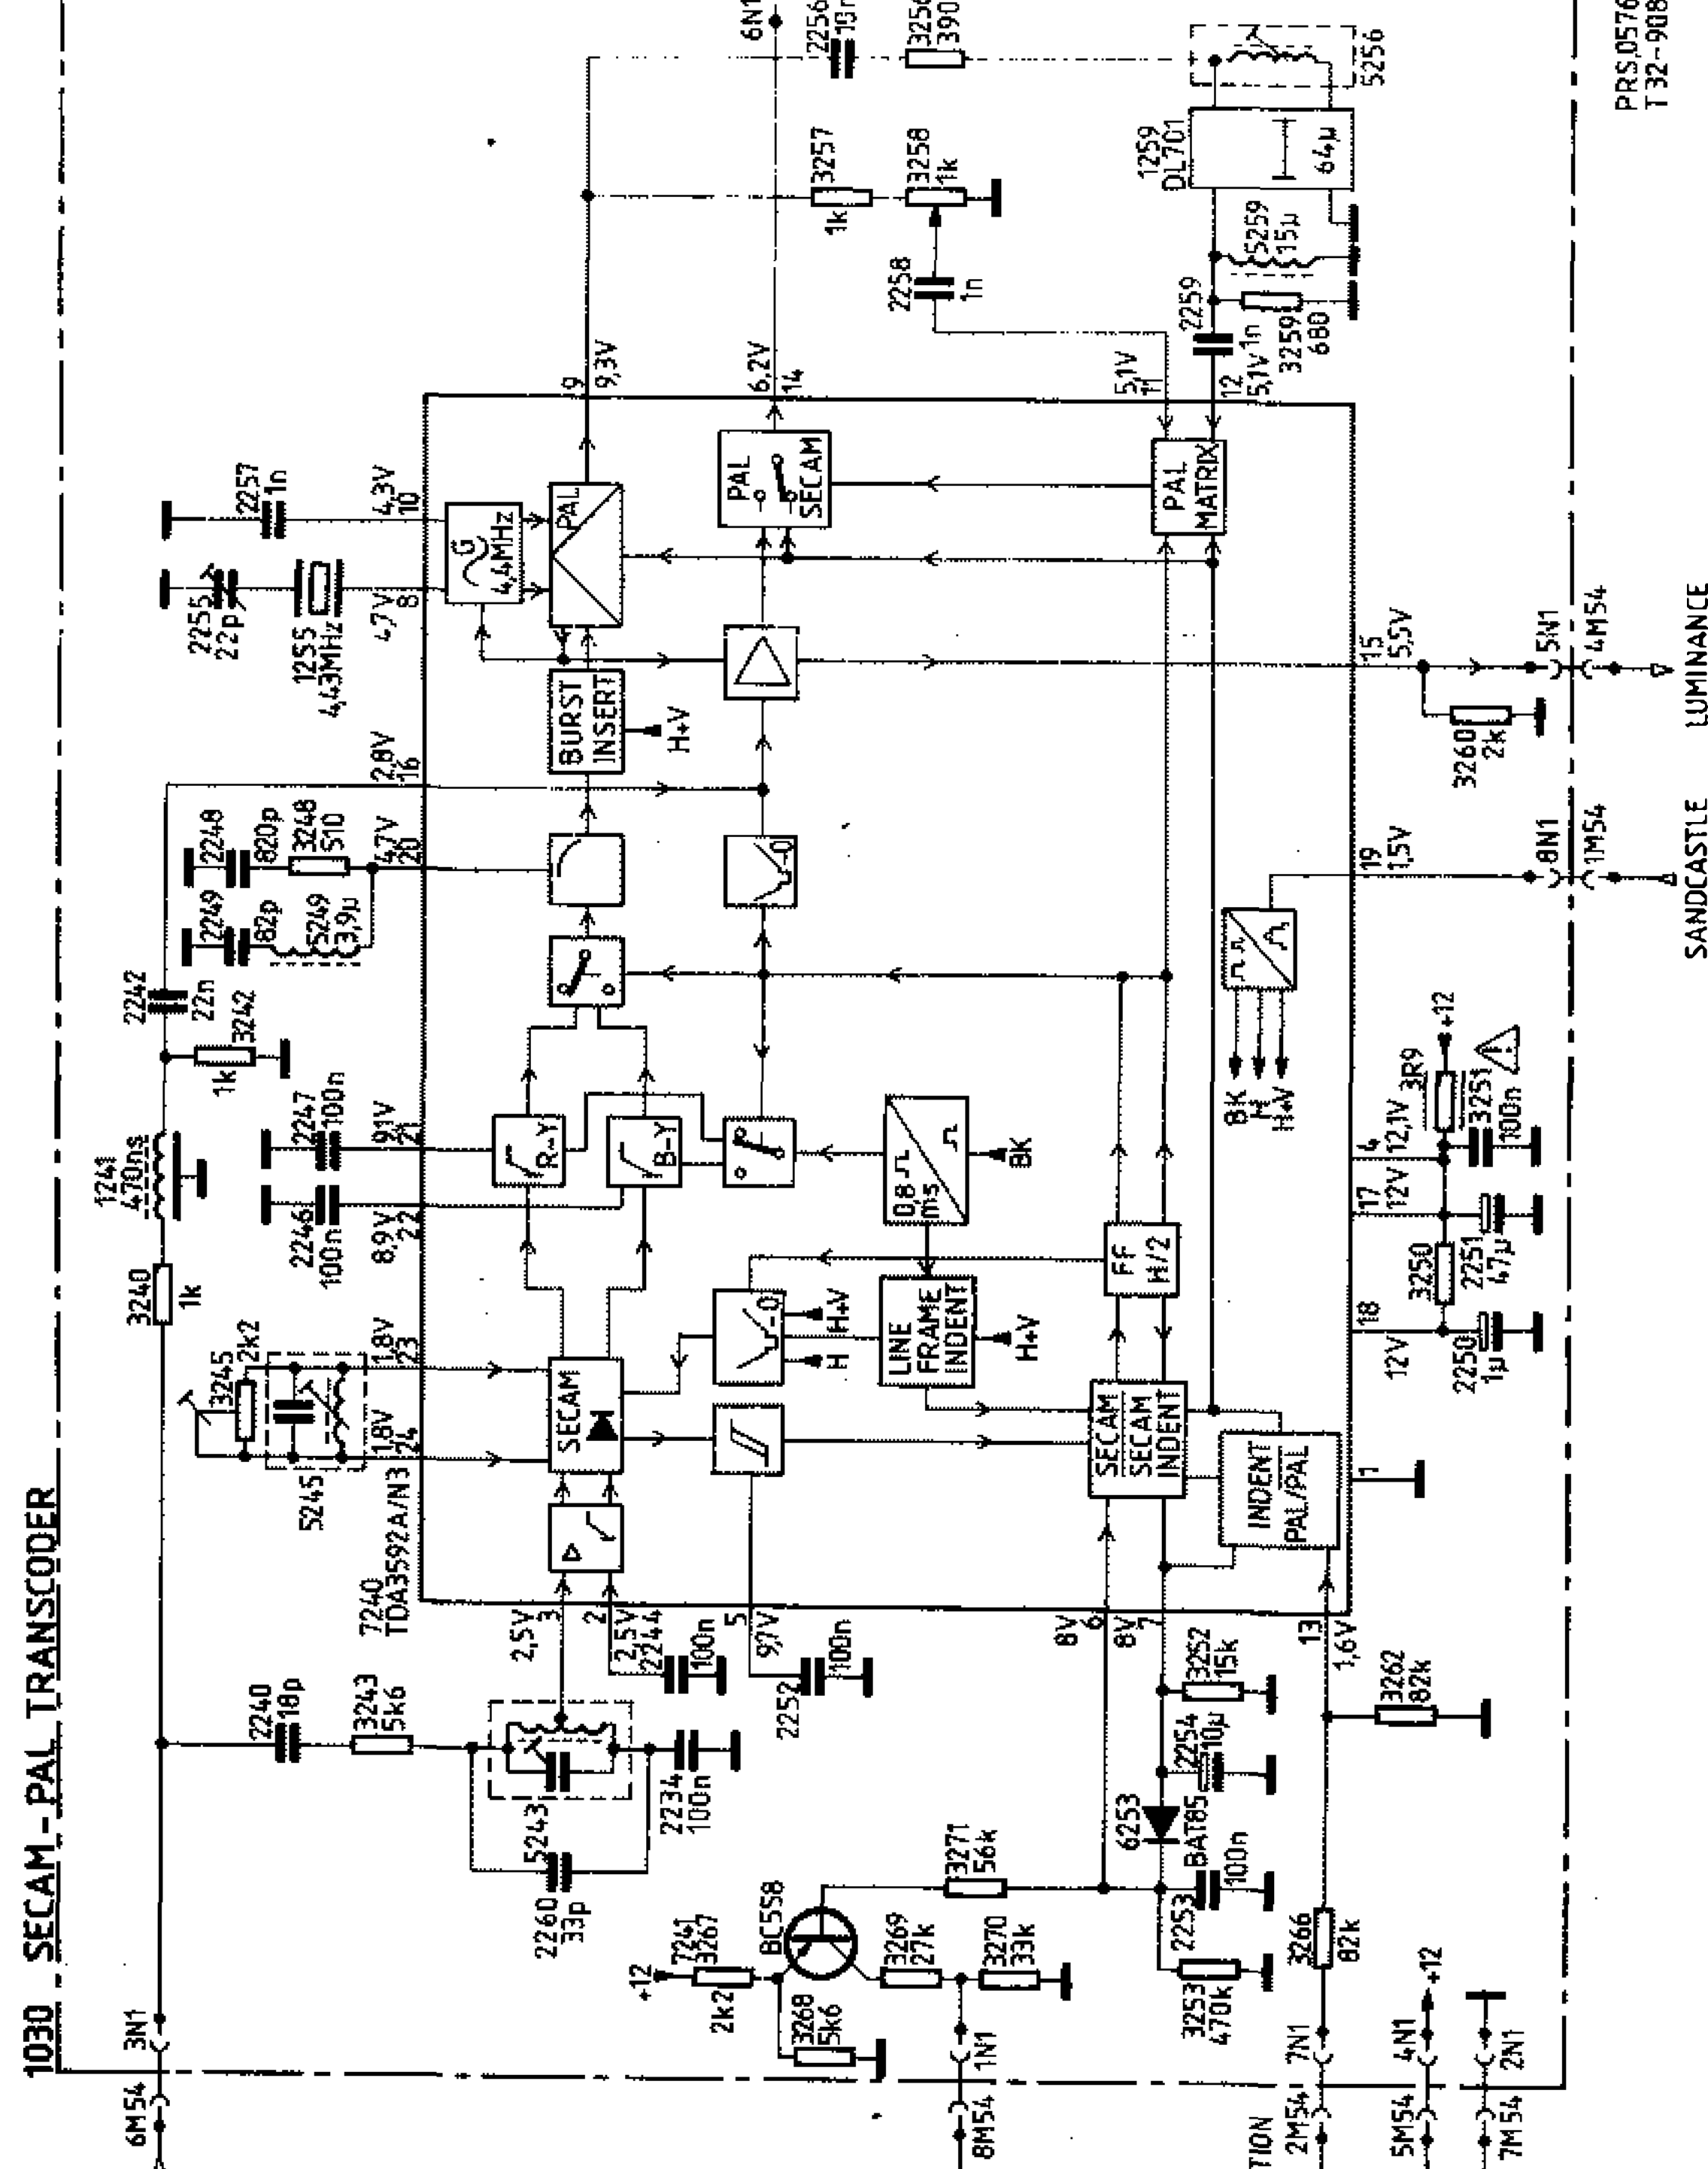

PHILIPS TV-COLOR 21CN4462

DIAGRAM C

DIAGRAM C

MULTI SOUND PANEL

VIVO PANEL -1050-

IC7405 JUNCTION (V)				
	1	2	7	
PAL B/G/M 5.5MHz	0	7.5	4.04	
PAL 6.0MHz	0	7.5	6.65	
SECAM D/K 6.5MHz	0	7.5	9.15	
NTSC M 4.5MHz	11.2	0	3.42	