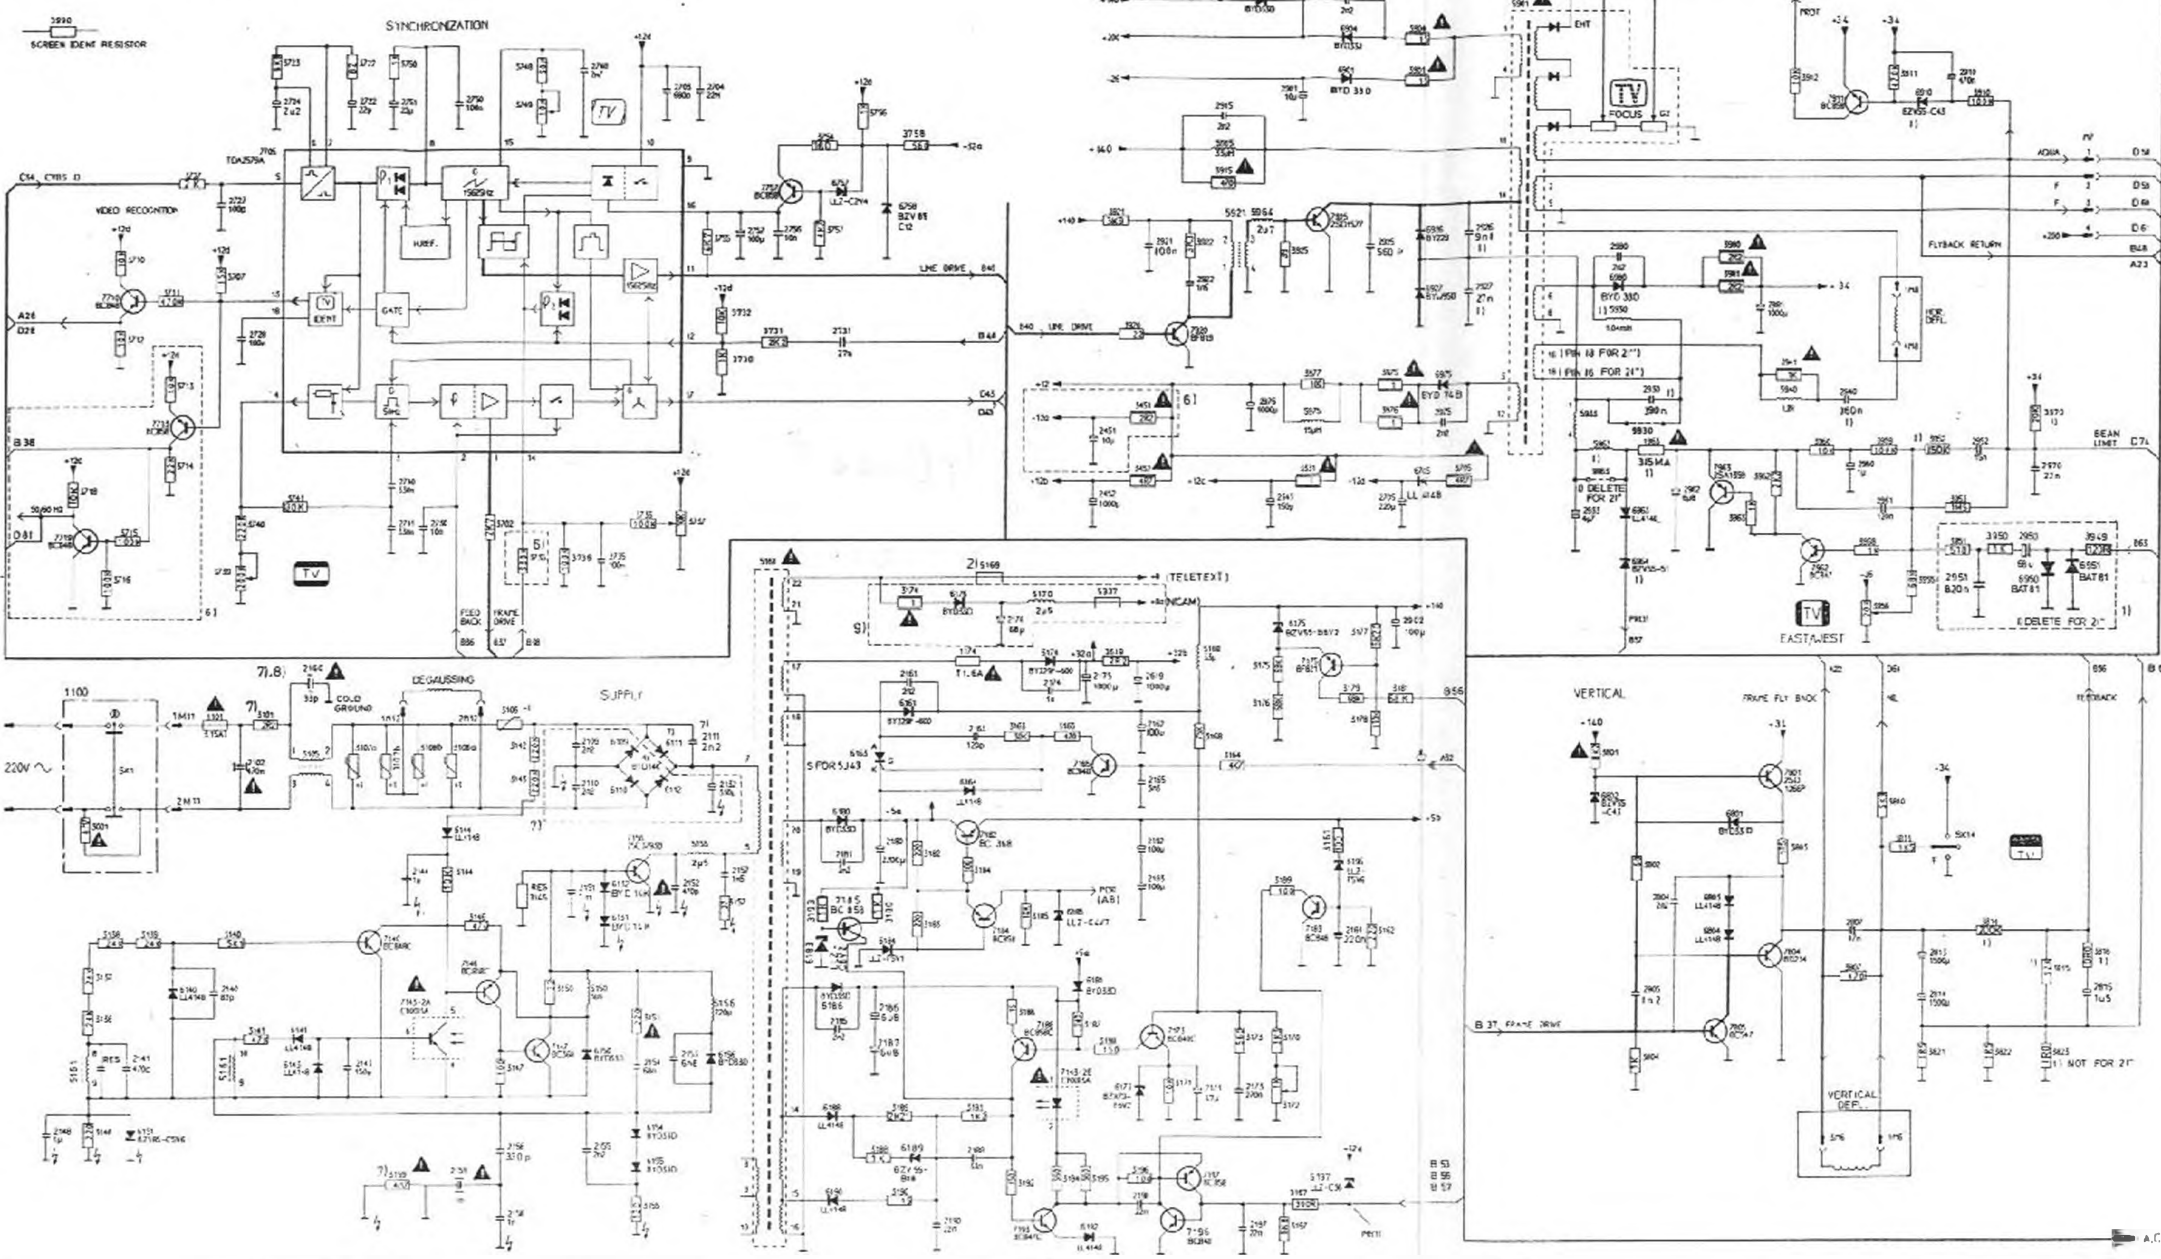

DIAGRAM B

5) SECAM-PAL TRANSCODER BLOCK

168) NTSC 1.58443 SYSTEM IDENTIFICATION PANEL

REMARKS
 1) S-VHS PANEL ADDED FOR 25" AND 26" ONLY
 2) FOR 25" ADD 4423, 4407, 4408, 4409, 4410, 4411, 4412, 4413, 4414, 4415, 4416, 4417, 4418, 4419, 4420, 4421, 4422, 4423, 4424, 4425, 4426, 4427, 4428, 4429, 4430, 4431, 4432, 4433, 4434, 4435, 4436, 4437, 4438, 4439, 4440, 4441, 4442, 4443, 4444, 4445, 4446, 4447, 4448, 4449, 4450, 4451, 4452, 4453, 4454, 4455, 4456, 4457, 4458, 4459, 4460, 4461, 4462, 4463, 4464, 4465, 4466, 4467, 4468, 4469, 4470, 4471, 4472, 4473, 4474, 4475, 4476, 4477, 4478, 4479, 4480, 4481, 4482, 4483, 4484, 4485, 4486, 4487, 4488, 4489, 4490, 4491, 4492, 4493, 4494, 4495, 4496, 4497, 4498, 4499, 4500
 3) FOR 25" DELETE 3510, 3511, 3512, 3513, 3514, 3515, 3516, 3517, 3518, 3519, 3520, 3521, 3522, 3523, 3524, 3525, 3526, 3527, 3528, 3529, 3530, 3531, 3532, 3533, 3534, 3535, 3536, 3537, 3538, 3539, 3540, 3541, 3542, 3543, 3544, 3545, 3546, 3547, 3548, 3549, 3550, 3551, 3552, 3553, 3554, 3555, 3556, 3557, 3558, 3559, 3560, 3561, 3562, 3563, 3564, 3565, 3566, 3567, 3568, 3569, 3570, 3571, 3572, 3573, 3574, 3575, 3576, 3577, 3578, 3579, 3580, 3581, 3582, 3583, 3584, 3585, 3586, 3587, 3588, 3589, 3590, 3591, 3592, 3593, 3594, 3595, 3596, 3597, 3598, 3599, 3600
 4) 3510, 3511, 3512, 3513, 3514, 3515, 3516, 3517, 3518, 3519, 3520, 3521, 3522, 3523, 3524, 3525, 3526, 3527, 3528, 3529, 3530, 3531, 3532, 3533, 3534, 3535, 3536, 3537, 3538, 3539, 3540, 3541, 3542, 3543, 3544, 3545, 3546, 3547, 3548, 3549, 3550, 3551, 3552, 3553, 3554, 3555, 3556, 3557, 3558, 3559, 3560, 3561, 3562, 3563, 3564, 3565, 3566, 3567, 3568, 3569, 3570, 3571, 3572, 3573, 3574, 3575, 3576, 3577, 3578, 3579, 3580, 3581, 3582, 3583, 3584, 3585, 3586, 3587, 3588, 3589, 3590, 3591, 3592, 3593, 3594, 3595, 3596, 3597, 3598, 3599, 3600
 5) FUNCTIONAL BLOCKS MARKED '61' ADDED FOR 15" ONLY
 6) 3535, 3536 BECOMES 3537 FOR 15" ONLY