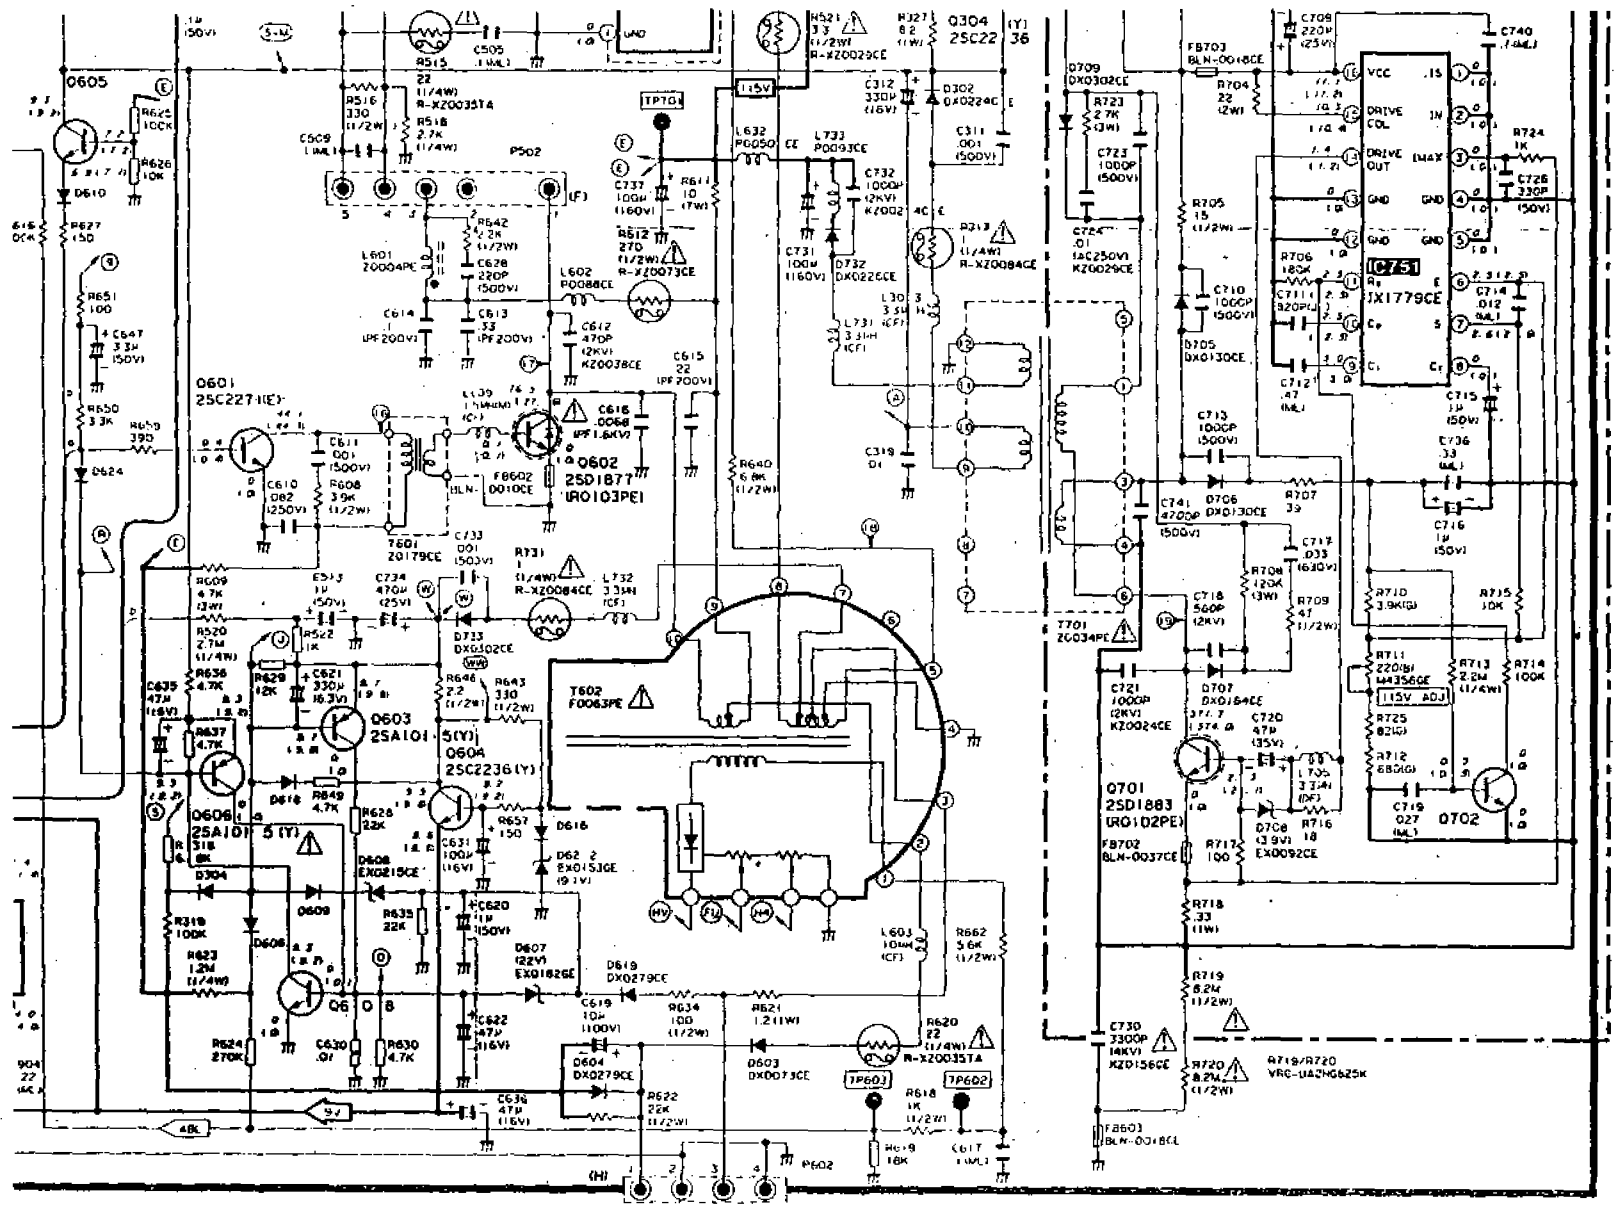

AUDIO IN VIDEO IN AUDIO OUT VIDEO OUT

AV-UNIT DUNTK7398WEV0

SIF-CONVERTER DUNTK7078WEVO

PWB-D
DUNTK7078WEVO

7	6	5	4	3	2	1
NC	SIF INPUT	GND	VCC	NC	GND	5.5/6.5M OUTPUT
—	↑	—	↑	—	—	↓

SIF-CONVERTER DUNTK7078WEVO

1	NC	1	SIF INPUT	1	NC	1	5.5/6.3M OUTPUT
2	↑	2	↑	2	↑	2	↑
3	↓	3	↓	3	↓	3	↓
4	↑	4	↑	4	↑	4	↑
5	↓	5	↓	5	↓	5	↓
6	↑	6	↑	6	↑	6	↑
7	↓	7	↓	7	↓	7	↓

AV-UNIT DUNTK7396WEVO