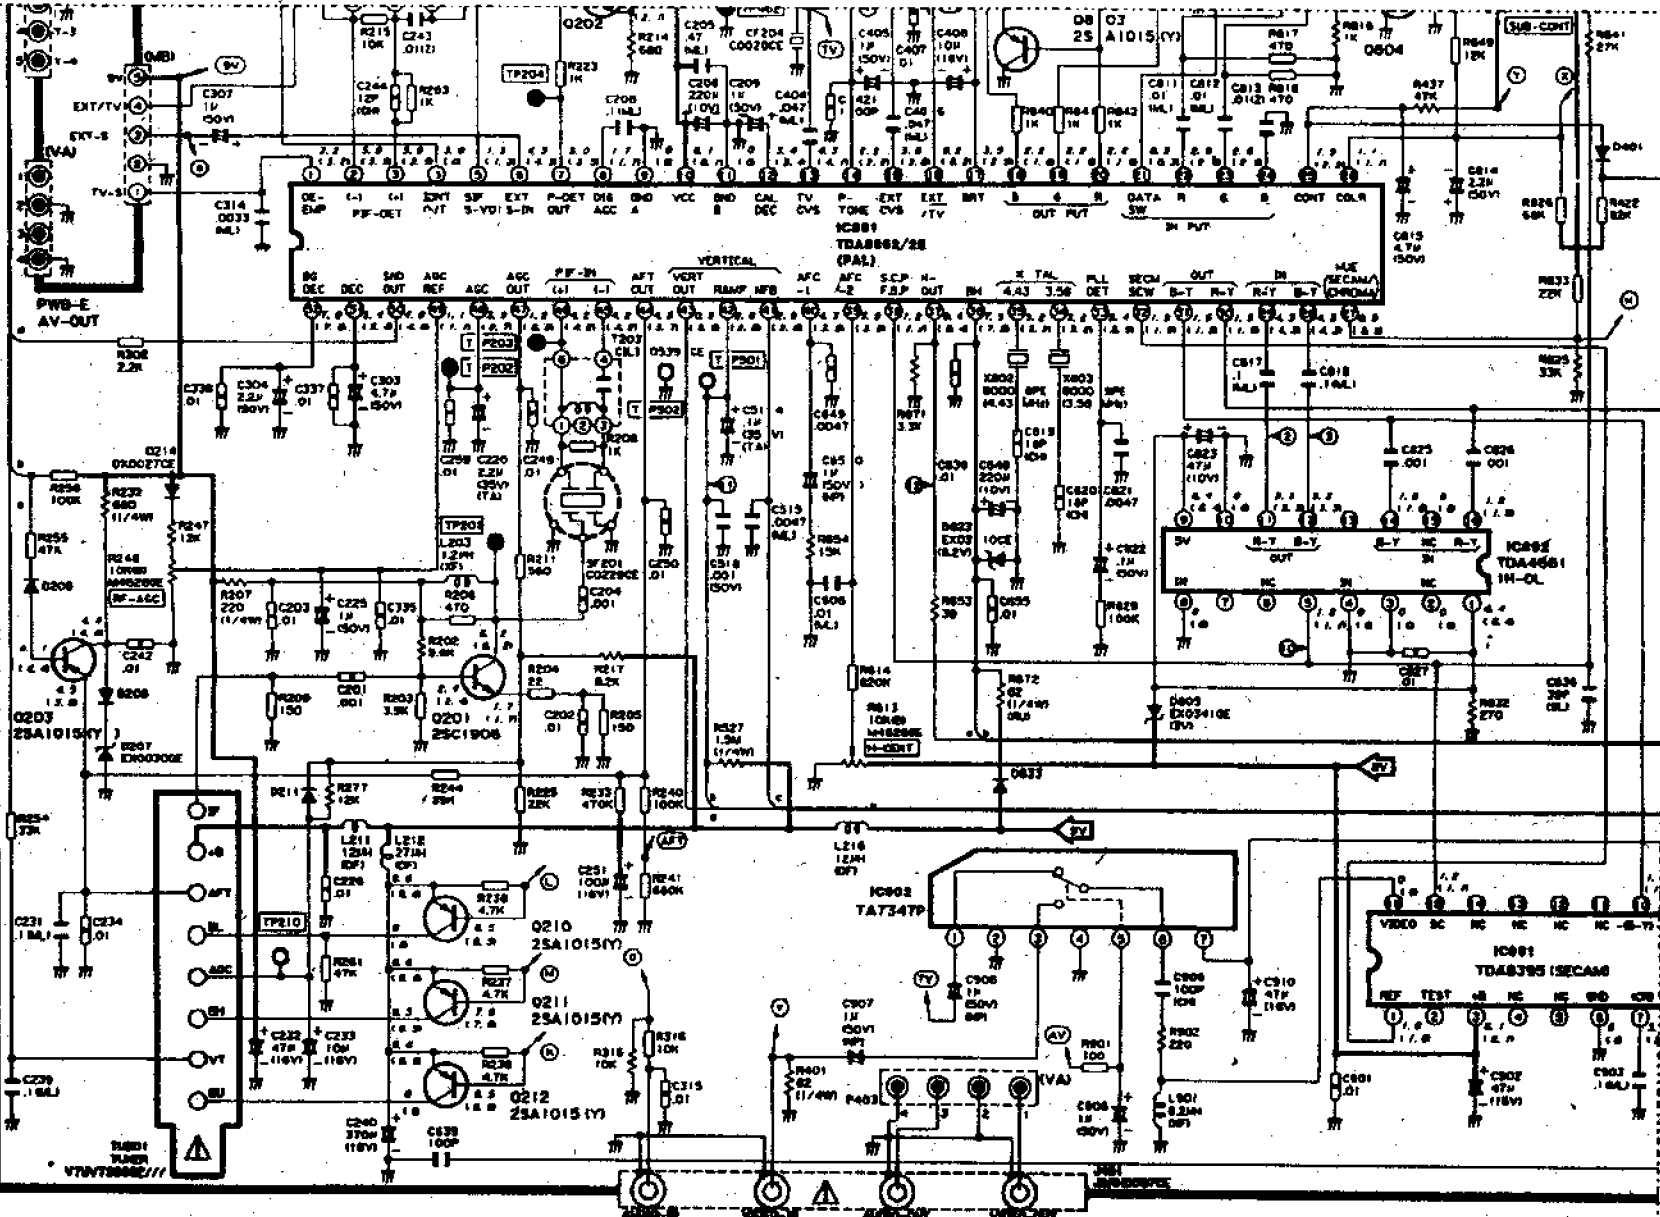

AUDIO IN VIDEO IN AUDIO OUT VIDEO OUT

AV-UNIT DUNTK7398WEV0

SIF-CONVERTER DUNTK7078WEVO

PWB-D
DUNTK7078WEVO

7	6	5	4	3	2	1
NC	SIF INPUT	GND	VCC	NC	GND	5.5/6.5M OUTPUT
—	↑	—	↑	—	—	↓

SIF-CONVERTER DUNTK7078WEVO

1	NC	1	SIF INPUT	1	NC	1	5.5/6.3M OUTPUT
2	↑	2	↑	2	↑	2	↑
3	↓	3	↓	3	↓	3	↓
4	↑	4	↑	4	↑	4	↑
5	↓	5	↓	5	↓	5	↓
6	↑	6	↑	6	↑	6	↑
7	↓	7	↓	7	↓	7	↓

AV-UNIT DUNTK7396WEVO