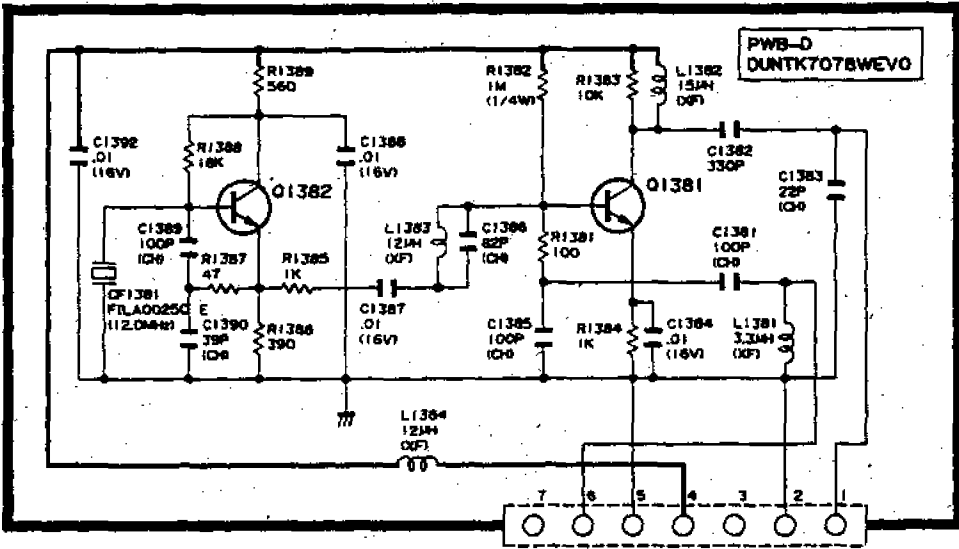

1	NC	1	SIF INPUT	1	NC	1	5.5/6.3M OUTPUT
2	↑	2	↑	2	↑	2	↑
3	↓	3	↓	3	↓	3	↓
4	↑	4	↑	4	↑	4	↑
5	↓	5	↓	5	↓	5	↓
6	↑	6	↑	6	↑	6	↑
7	↓	7	↓	7	↓	7	↓

AV-UNIT DUNTK7396WEVO