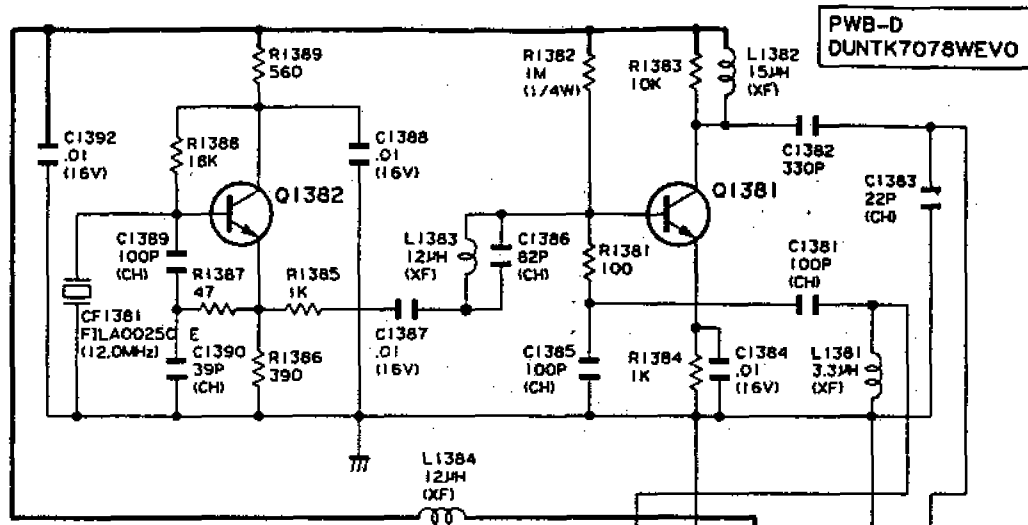

AUDIO IN VIDEO IN AUDIO OUT VIDEO OUT

AV-UNIT DUNTK7398WEV0

SIF-CONVERTER DUNTK7078WEVO

PWB-D
DUNTK7078WEVO

7	6	5	4	3	2	1
NC	SIF INPUT	GND	VCC	NC	GND	5.5/6.5M OUTPUT
—	↑	—	↑	—	—	↓

SIF-CONVERTER DUNTK7078WEVO

1	NC	1	SIF INPUT	1	NC	1	5.5/6.3M OUTPUT
2	↑	2	↑	2	↑	2	↑
3	↓	3	↓	3	↓	3	↓
4	↑	4	↑	4	↑	4	↑
5	↓	5	↓	5	↓	5	↓
6	↑	6	↑	6	↑	6	↑
7	↓	7	↓	7	↓	7	↓

AV-UNIT DUNTK7396WEVO