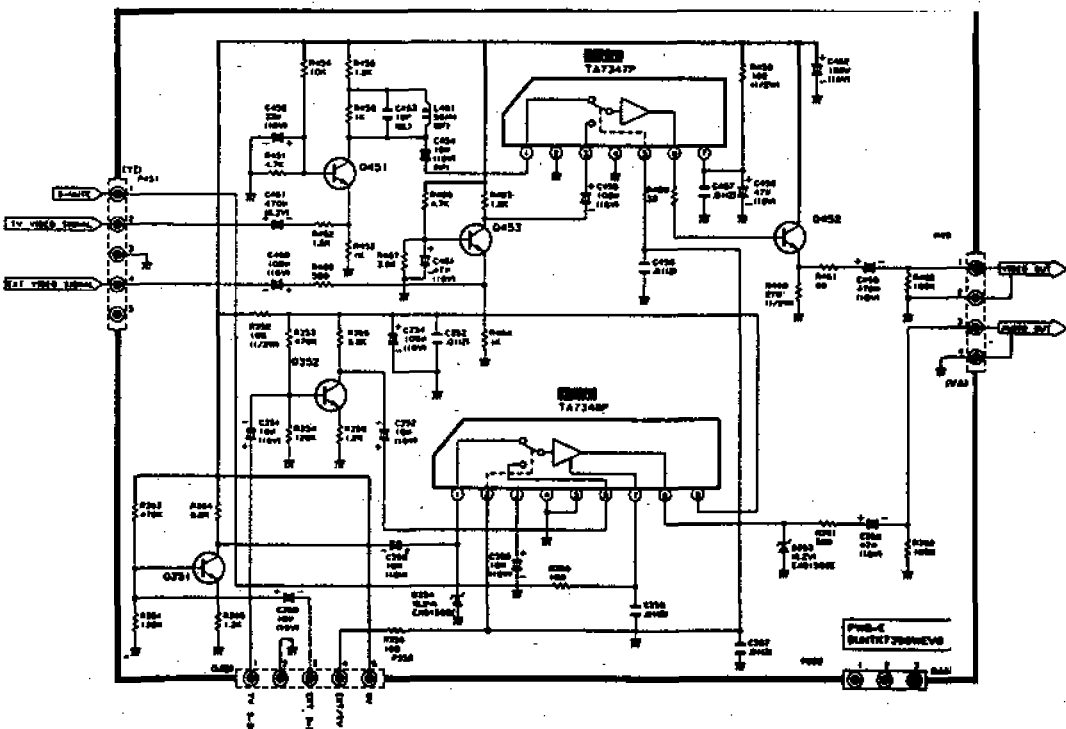

AUDIO IN VIDEO IN AUDIO OUT VIDEO OUT

AV-UNIT DUNTK7398WEV0

SIF-CONVERTER DUNTK7078WEVO

PWB-D
DUNTK7078WEVO

7	6	5	4	3	2	1
NC	SIF INPUT	GND	VCC	NC	GND	5.5/6.5M OUTPUT
—	↑	—	↑	—	—	↓

SIF-CONVERTER DUNTK7078WEVO

1	NC	1	SIF INPUT	1	NC	1	5.5/6.3M OUTPUT
2	↑	2	↑	2	↑	2	↑
3	↓	3	↓	3	↓	3	↓
4	↑	4	↑	4	↑	4	↑
5	↓	5	↓	5	↓	5	↓
6	↑	6	↑	6	↑	6	↑
7	↓	7	↓	7	↓	7	↓

AV-UNIT DUNTK7396WEVO