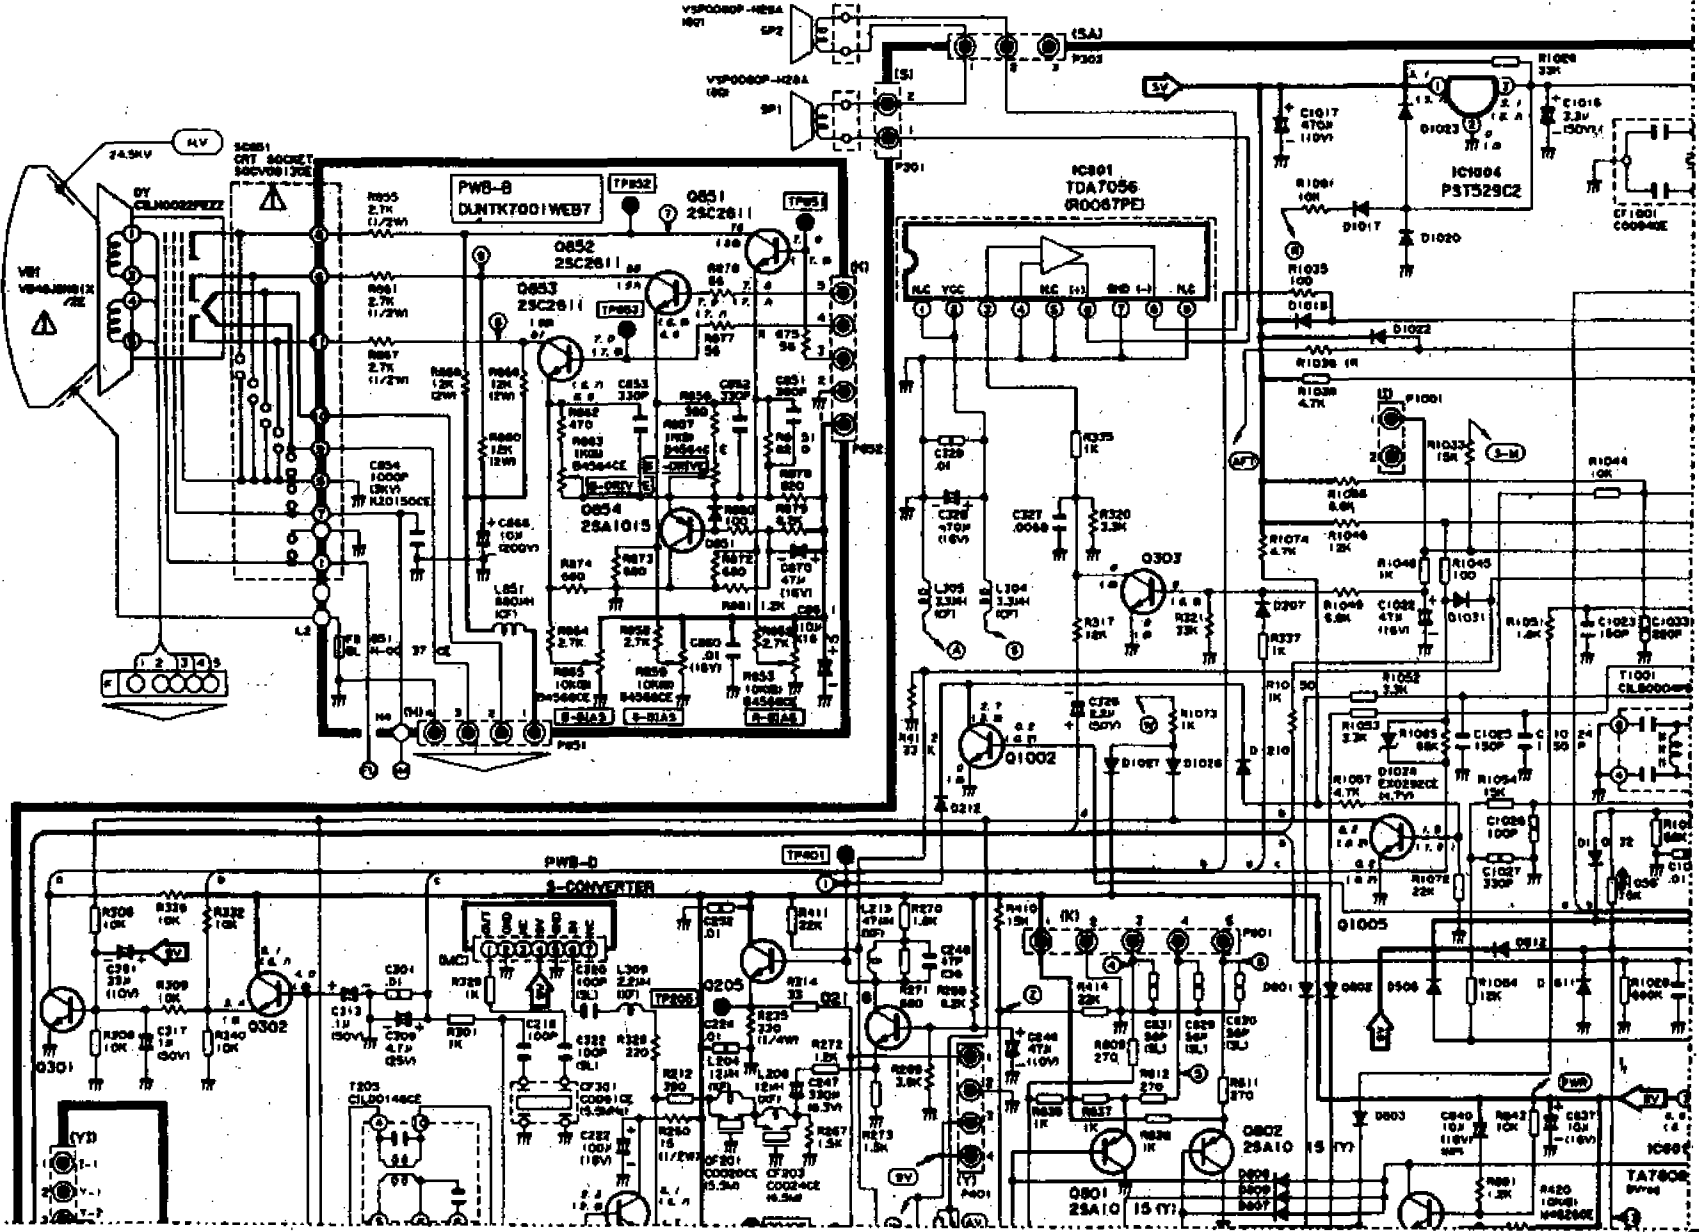

AUDIO IN VIDEO IN AUDIO OUT VIDEO OUT

AV-UNIT DUNTK7398WEV0

SIF-CONVERTER DUNTK7078WEVO

PWB-D
DUNTK7078WEVO

7	6	5	4	3	2	1
NC	SIF INPUT	GND	VCC	NC	GND	5.5/6.5M OUTPUT
—	↑	—	↑	—	—	↓

SIF-CONVERTER DUNTK7078WEVO

1	NC	1	SIF INPUT	1	NC	1	5.5/6.3M OUTPUT
2	↑	2	↑	2	↑	2	↑
3	↓	3	↓	3	↓	3	↓
4	↑	4	↑	4	↑	4	↑
5	↓	5	↓	5	↓	5	↓
6	↑	6	↑	6	↑	6	↑
7	↓	7	↓	7	↓	7	↓

AV-UNIT DUNTK7396WEVO