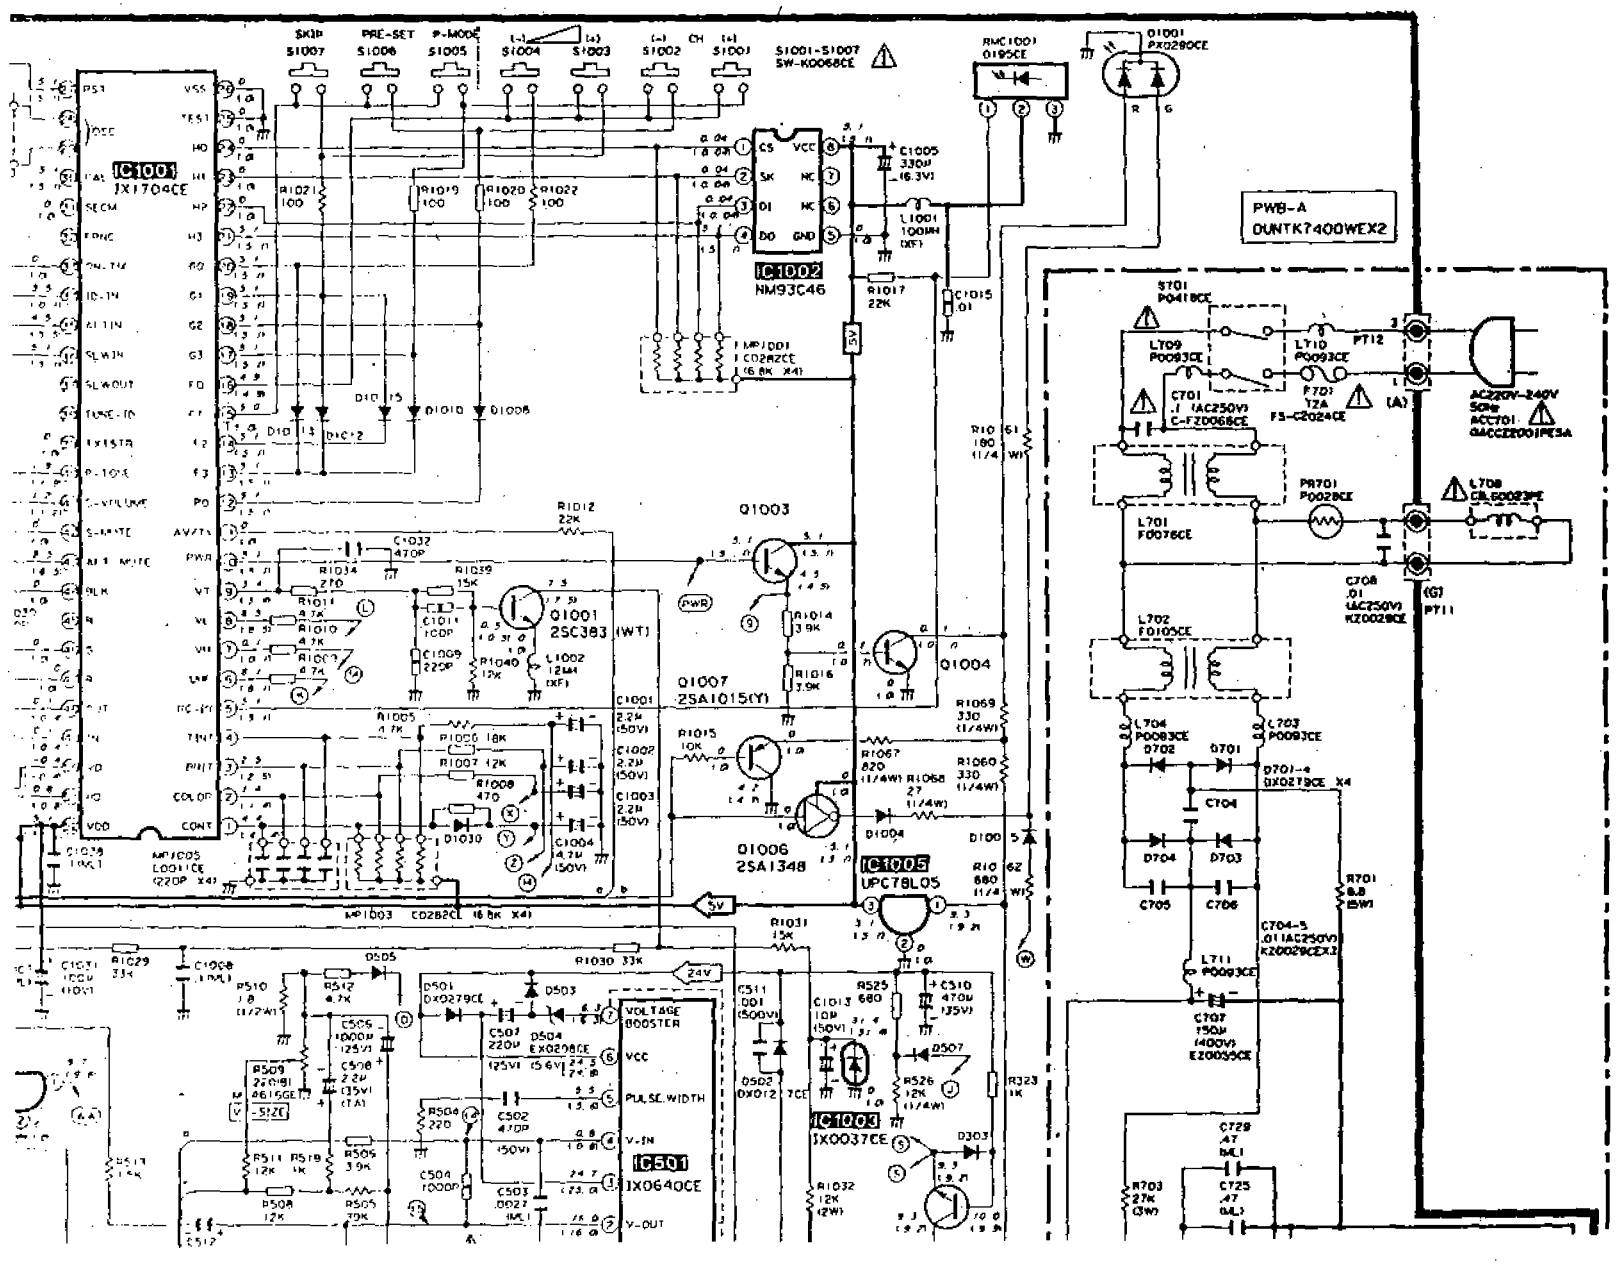

AUDIO-IN VIDEO-IN AUDIO-OUT VIDEO-OUT

AV-UNIT DUNTK7398WEV0

SIF-CONVERTER DUNTK7078WEVO

PWB-D
DUNTK7078WEVO

7	6	5	4	3	2	1
NC	SIF INPUT	GND	VCC	NC	GND	5.5/6.5M OUTPUT
—	↑	—	↑	—	—	↓

SIF-CONVERTER DUNTK7078WEV0

PWB-D
DUNTK7078WEV0

1	NC	2	SIF INPUT	3	GND	4	VCC	5	NC	6	GND	7	5.5/6.3M OUTPUT
---	----	---	-----------	---	-----	---	-----	---	----	---	-----	---	-----------------

AV-UNIT DUNTK7396WEVO

PWB-A
DUNT K7400WEB7