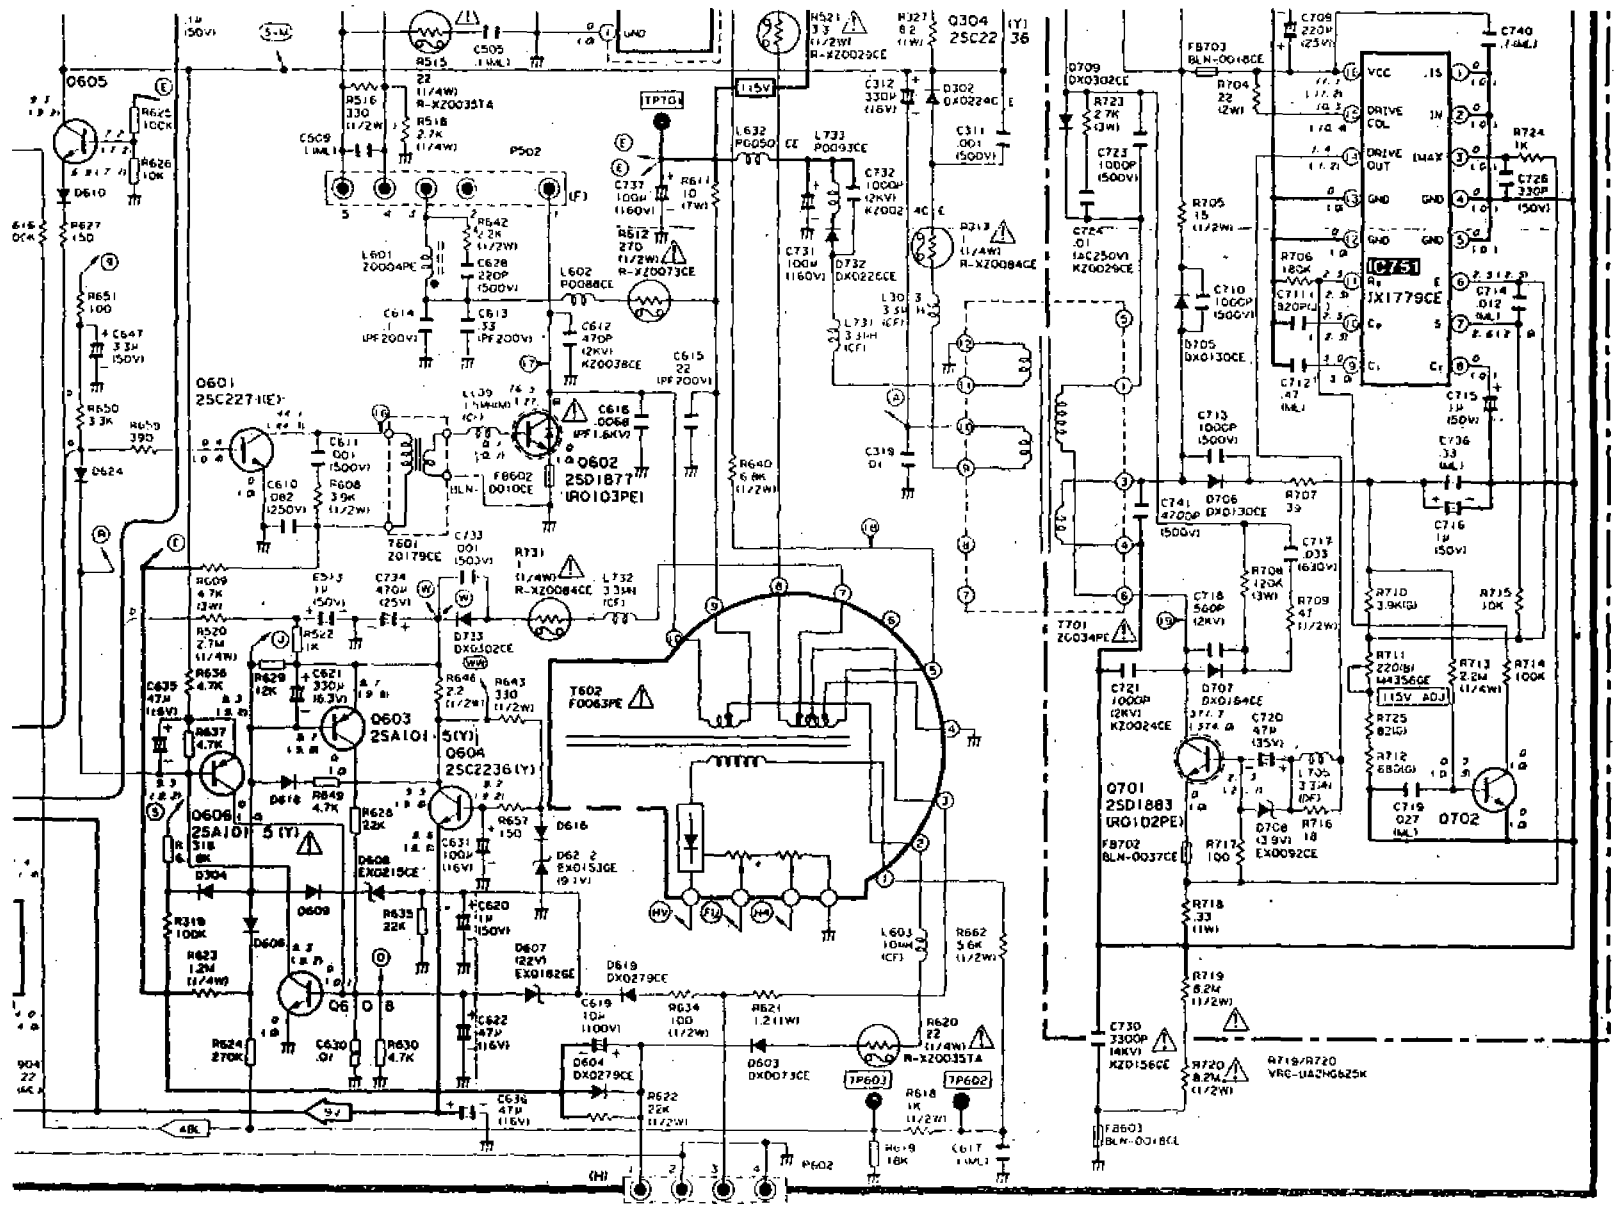

AUDIO-IN VIDEO-IN AUDIO-OUT VIDEO-OUT

AV-UNIT DUNTK7398WEV0

SIF-CONVERTER DUNTK7078WEVO

PWB-D
DUNTK7078WEVO

7	6	5	4	3	2	1
NC	SIF INPUT	GND	VCC	NC	GND	5.5/6.5M OUTPUT
—	↑	—	↑	—	—	↓

SIF-CONVERTER DUNTK7078WEV0

PWB-D
DUNTK7078WEV0

1	NC	2	SIF INPUT	3	GND	4	VCC	5	NC	6	GND	7	5.5/6.3M OUTPUT
---	----	---	-----------	---	-----	---	-----	---	----	---	-----	---	-----------------

AV-UNIT DUNTK7396WEVO

PWB-A
DUNT K7400WEB7