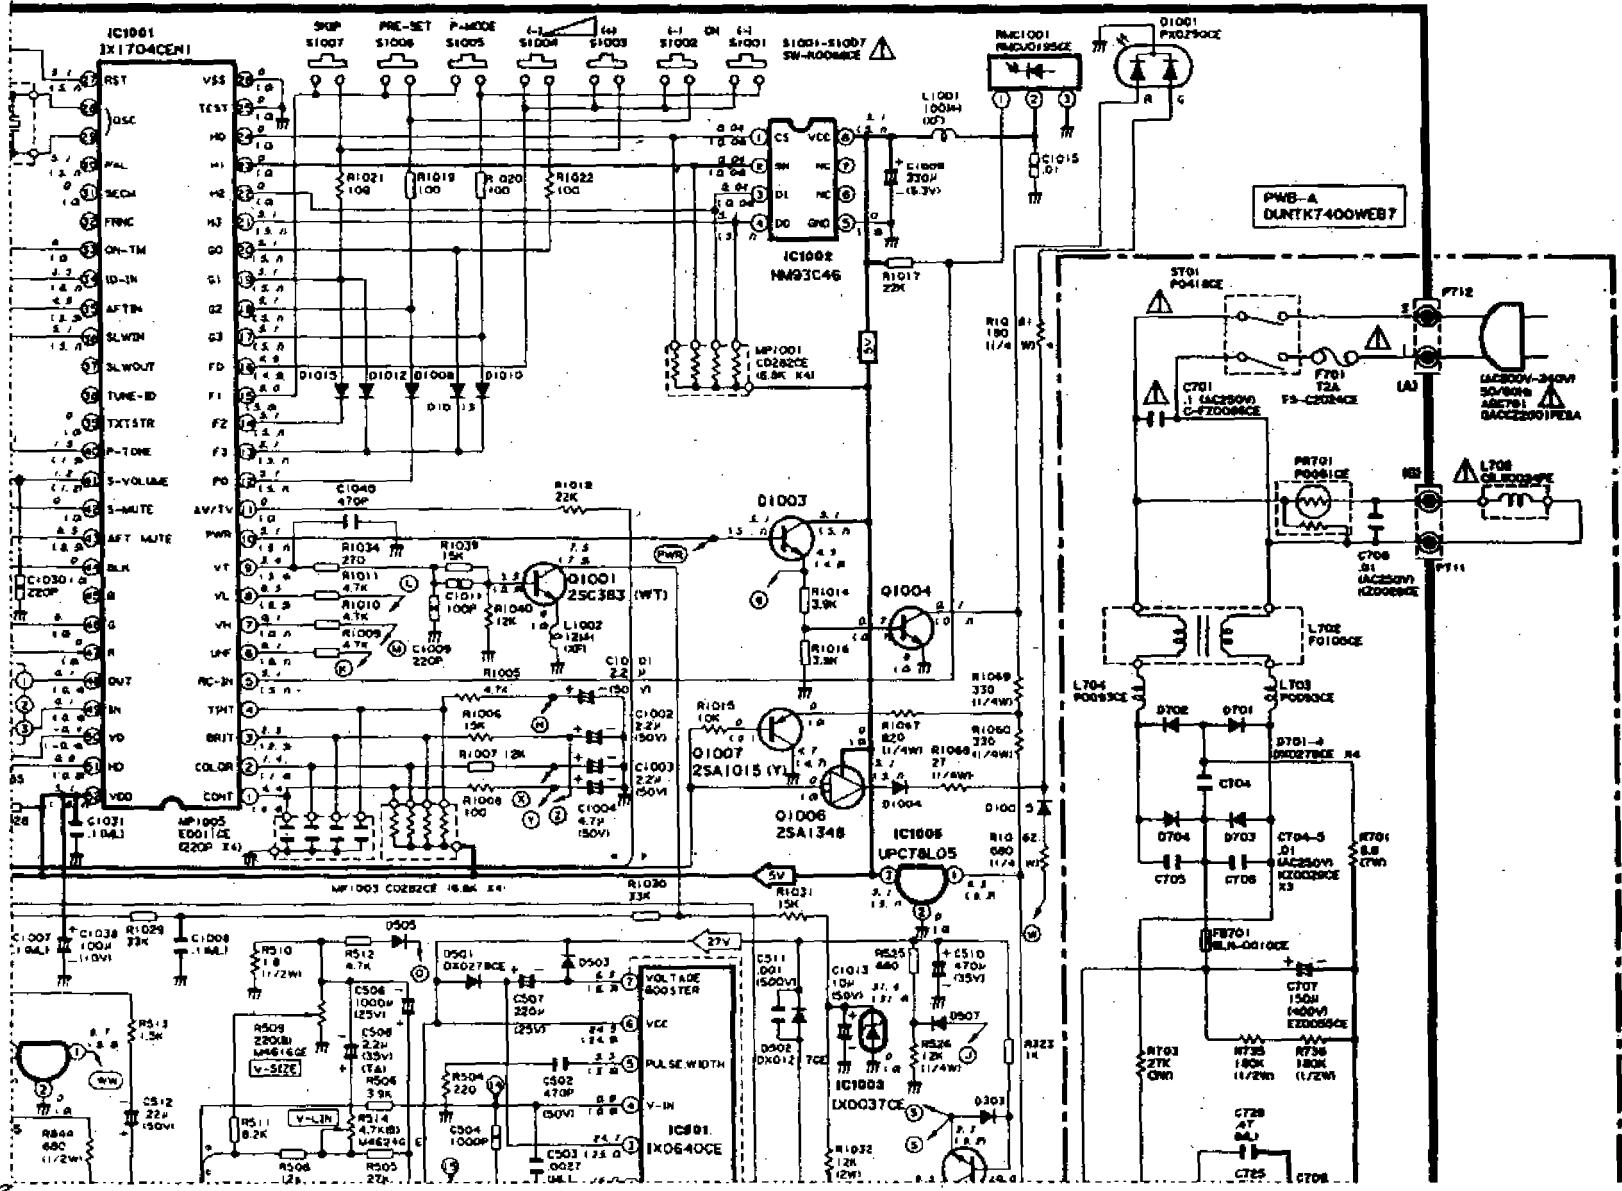

AUDIO-IN VIDEO-IN AUDIO-OUT VIDEO-OUT

AV-UNIT DUNTK7398WEV0

SIF-CONVERTER DUNTK7078WEVO

PWB-D
DUNTK7078WEVO

7	6	5	4	3	2	1
NC	SIF INPUT	GND	VCC	NC	GND	5.5/6.5M OUTPUT
—	↑	—	↑	—	—	↓

SIF-CONVERTER DUNTK7078WEV0

PWB-D
DUNTK7078WEV0

1	NC	2	SIF INPUT	3	GND	4	VCC	5	NC	6	GND	7	5.5/6.3M OUTPUT
---	----	---	-----------	---	-----	---	-----	---	----	---	-----	---	-----------------

AV-UNIT DUNTK7396WEVO

PWB-A
DUNT K7400WEB7