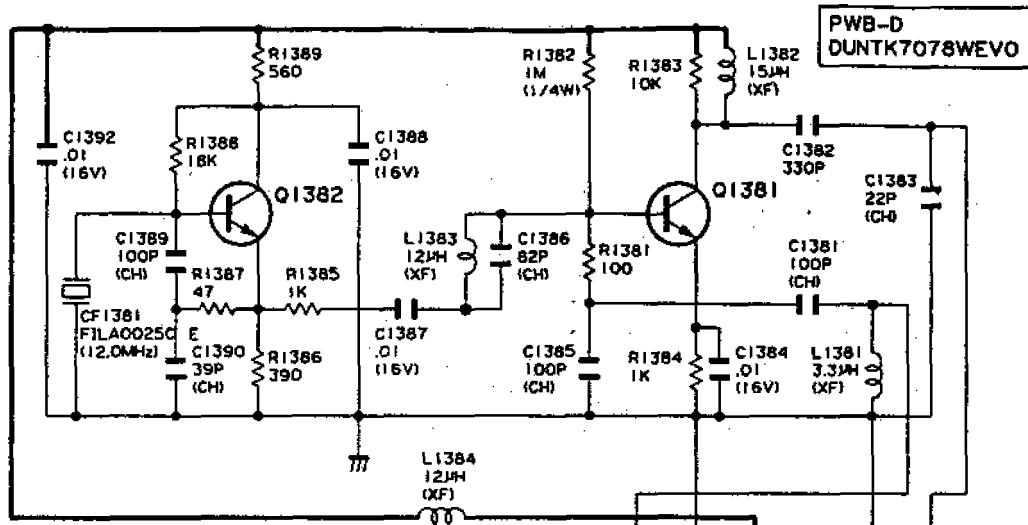

AUDIO-IN VIDEO-IN AUDIO-OUT VIDEO-OUT

AV-UNIT DUNTK7398WEV0

SIF-CONVERTER DUNTK7078WEVO

PWB-D
DUNTK7078WEVO

7	6	5	4	3	2	1
NC	SIF INPUT	GND	VCC	NC	GND	5.5/6.5M OUTPUT
—	↑	—	↑	—	—	↓

SIF-CONVERTER DUNTK7078WEV0

PWB-D
DUNTK7078WEV0

1	NC	2	SIF INPUT	3	GND	4	VCC	5	NC	6	GND	7	5.5/6.3M OUTPUT
---	----	---	-----------	---	-----	---	-----	---	----	---	-----	---	-----------------

AV-UNIT DUNTK7396WEVO

PWB-A
DUNT K7400WEB7