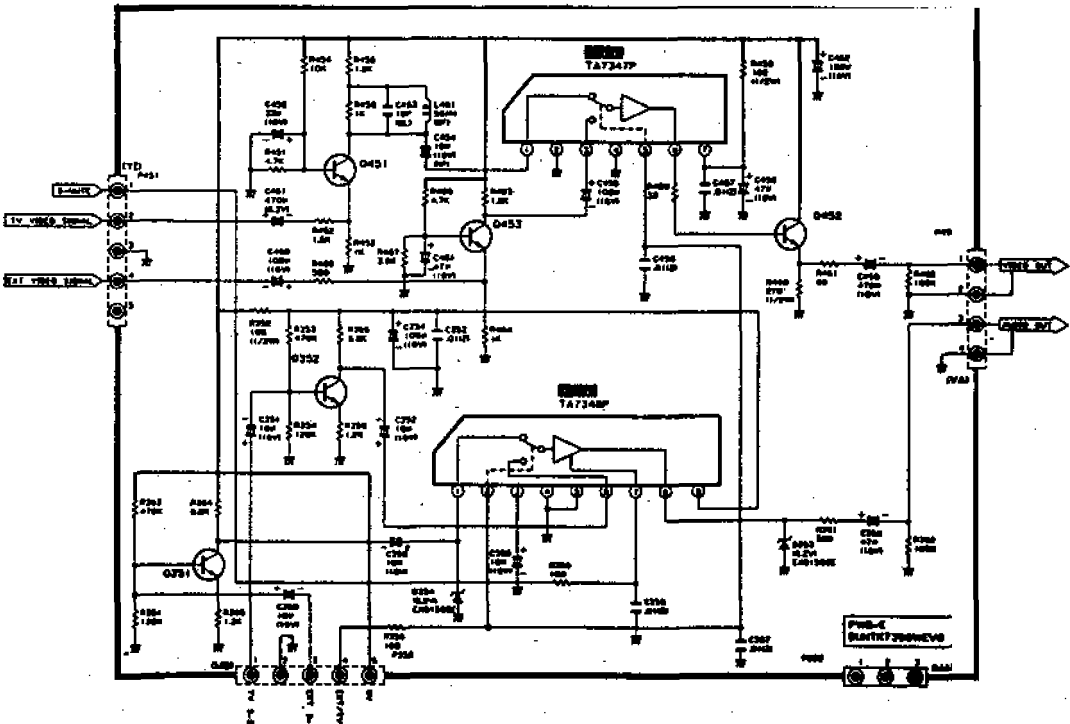

AUDIO-IN VIDEO-IN AUDIO-OUT VIDEO-OUT

AV-UNIT DUNTK7398WEV0

SIF-CONVERTER DUNTK7078WEVO

PWB-D
DUNTK7078WEVO

7	6	5	4	3	2	1
NC	SIF INPUT	GND	VCC	NC	GND	5.5/6.5M OUTPUT
—	↑	—	↑	—	—	↓

SIF-CONVERTER DUNTK7078WEV0

PWB-D
DUNTK7078WEV0

1	NC	2	SIF INPUT	3	GND	4	VCC	5	NC	6	GND	7	5.5/6.3M OUTPUT
---	----	---	-----------	---	-----	---	-----	---	----	---	-----	---	-----------------

AV-UNIT DUNTK7396WEVO

PWB-A
DUNT K7400WEB7