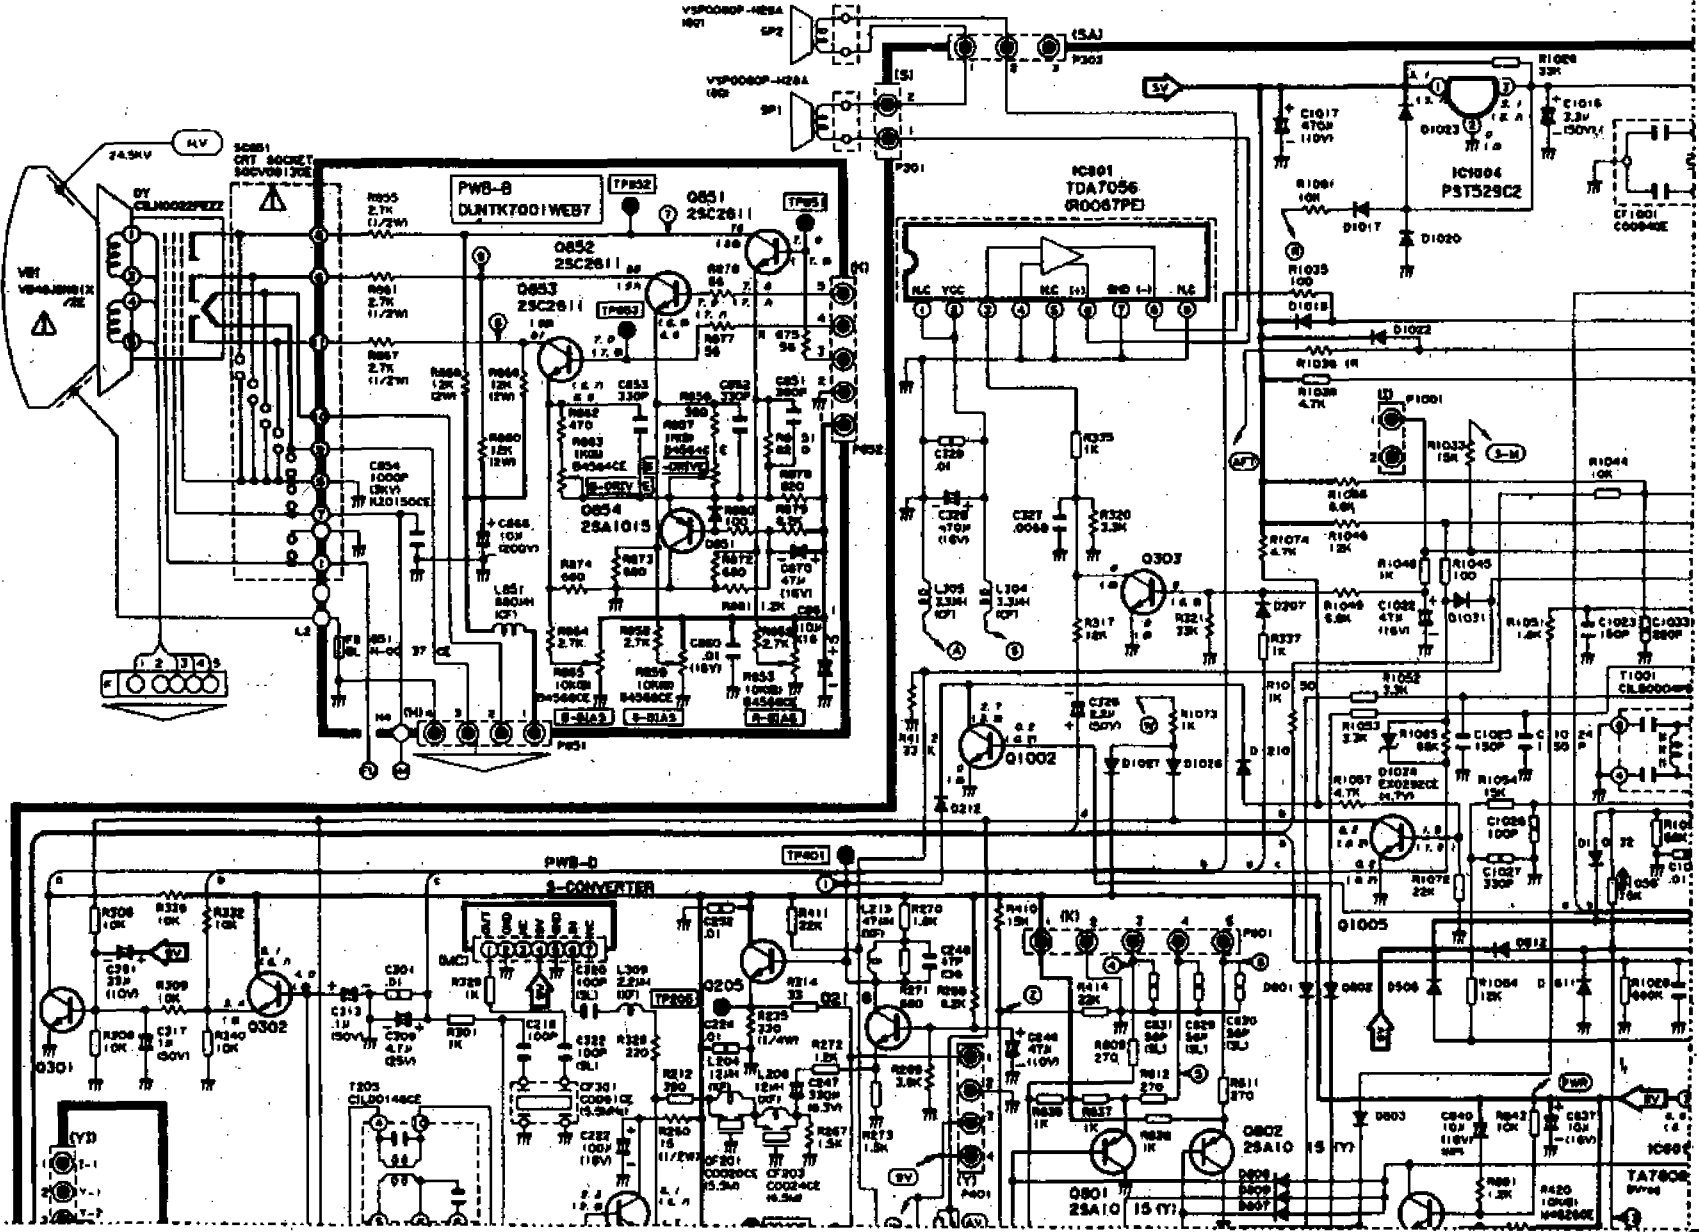

AUDIO-IN VIDEO-IN AUDIO-OUT VIDEO-OUT

AV-UNIT DUNTK7398WEV0

SIF-CONVERTER DUNTK7078WEVO

PWB-D
DUNTK7078WEVO

7	6	5	4	3	2	1
NC	SIF INPUT	GND	VCC	NC	GND	5.5/6.5M OUTPUT
—	↑	—	↑	—	—	↓

SIF-CONVERTER DUNTK7078WEV0

PWB-D
DUNTK7078WEV0

1	NC	2	SIF INPUT	3	GND	4	VCC	5	NC	6	GND	7	5.5/6.3M OUTPUT
---	----	---	-----------	---	-----	---	-----	---	----	---	-----	---	-----------------

AV-UNIT DUNTK7396WEVO

PWB-A
DUNT K7400WEB7