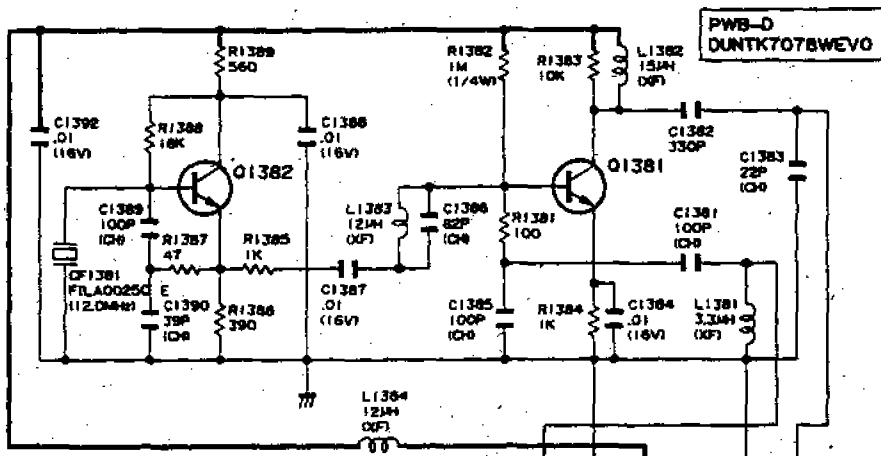

AUDIO-IN VIDEO-IN AUDIO-OUT VIDEO-OUT

AV-UNIT DUNTK7398WEV0

SIF-CONVERTER DUNTK7078WEVO

PWB-D
DUNTK7078WEVO

7	6	5	4	3	2	1
NC	SIF INPUT	GND	VCC	NC	GND	5.5/6.5M OUTPUT
—	↑	—	↑	—	—	↓

SIF-CONVERTER DUNTK7078WEV0

PWB-D
DUNTK7078WEV0

1	NC	2	SIF INPUT	3	GND	4	VCC	5	NC	6	GND	7	5.5/6.3M OUTPUT
---	----	---	-----------	---	-----	---	-----	---	----	---	-----	---	-----------------

AV-UNIT DUNTK7396WEVO

PWB-A
DUNT K7400WEB7