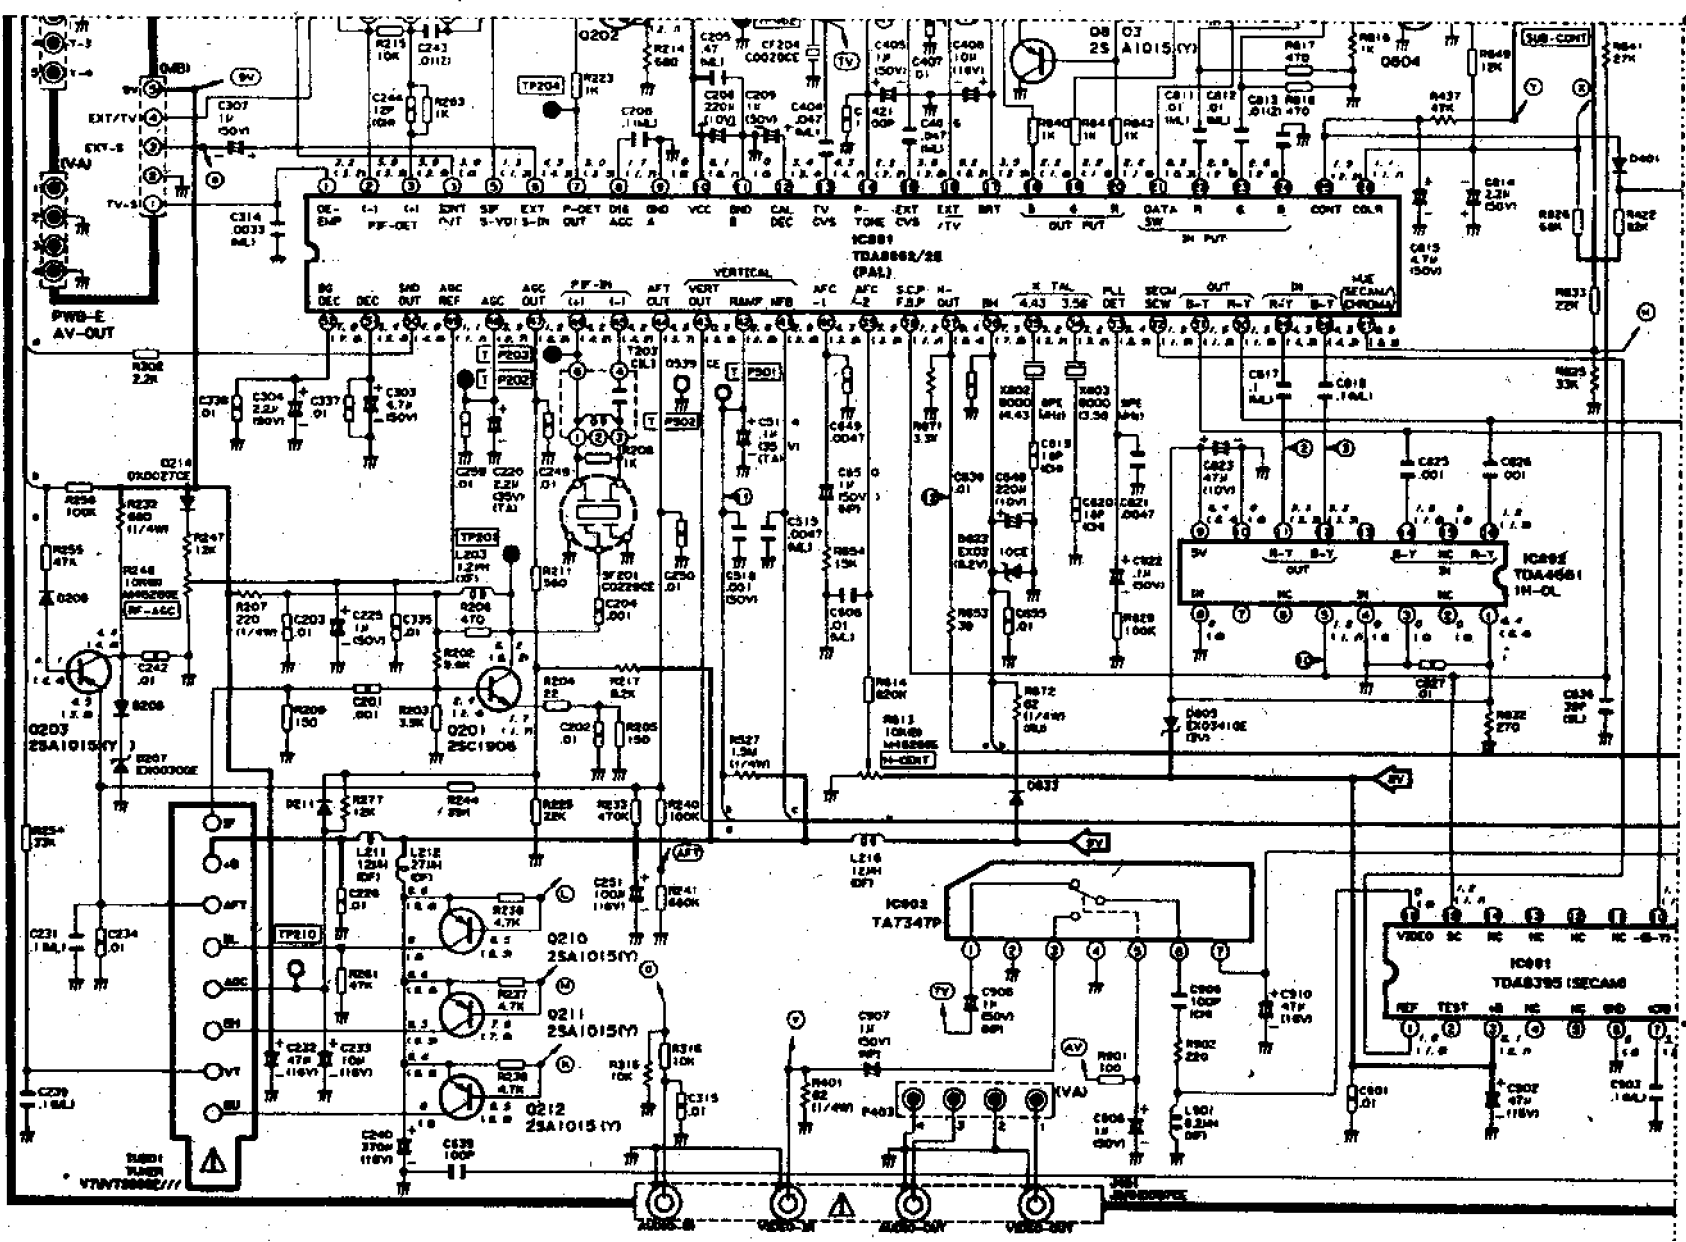

AUDIO-IN VIDEO-IN AUDIO-OUT VIDEO-OUT

AV-UNIT DUNTK7398WEV0

SIF-CONVERTER DUNTK7078WEVO

PWB-D
DUNTK7078WEVO

7	6	5	4	3	2	1
NC	SIF INPUT	GND	VCC	NC	GND	5.5/6.5M OUTPUT
—	↑	—	↑	—	—	↓

SIF-CONVERTER DUNTK7078WEV0

PWB-D
DUNTK7078WEV0

1	NC	2	SIF INPUT	3	GND	4	VCC	5	NC	6	GND	7	5.5/6.3M OUTPUT
---	----	---	-----------	---	-----	---	-----	---	----	---	-----	---	-----------------

AV-UNIT DUNTK7396WEVO

PWB-A
DUNT K7400WEB7