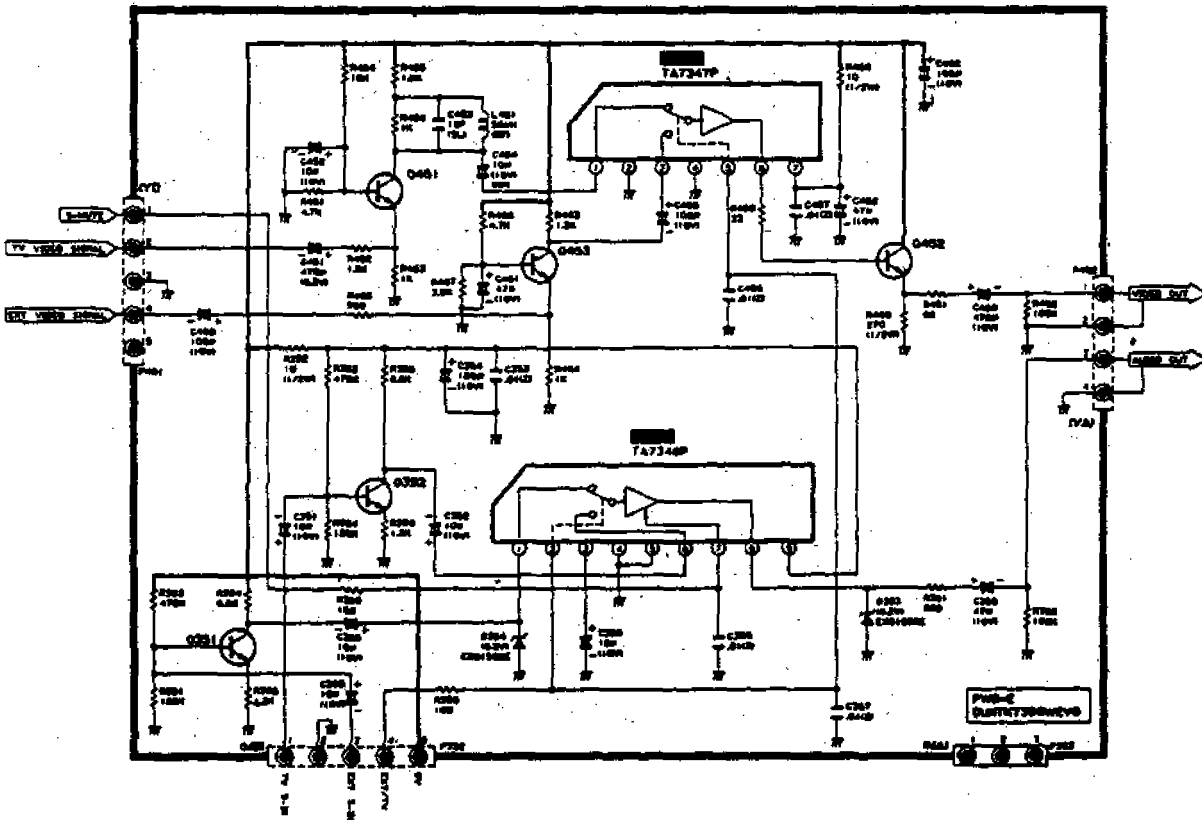

AUDIO-IN VIDEO-IN AUDIO-OUT VIDEO-OUT

AV-UNIT DUNTK7398WEV0

SIF-CONVERTER DUNTK7078WEVO

PWB-D
DUNTK7078WEVO

7	6	5	4	3	2	1
NC	SIF INPUT	GND	VCC	NC	GND	5.5/6.5M OUTPUT
—	↑	—	↑	—	—	↓

SIF-CONVERTER DUNTK7078WEV0

PWB-D
DUNTK7078WEV0

1	NC	2	SIF INPUT	3	GND	4	VCC	5	NC	6	GND	7	5.5/6.3M OUTPUT
---	----	---	-----------	---	-----	---	-----	---	----	---	-----	---	-----------------

AV-UNIT DUNTK7396WEVO

PWB-A
DUNT K7400WEB7