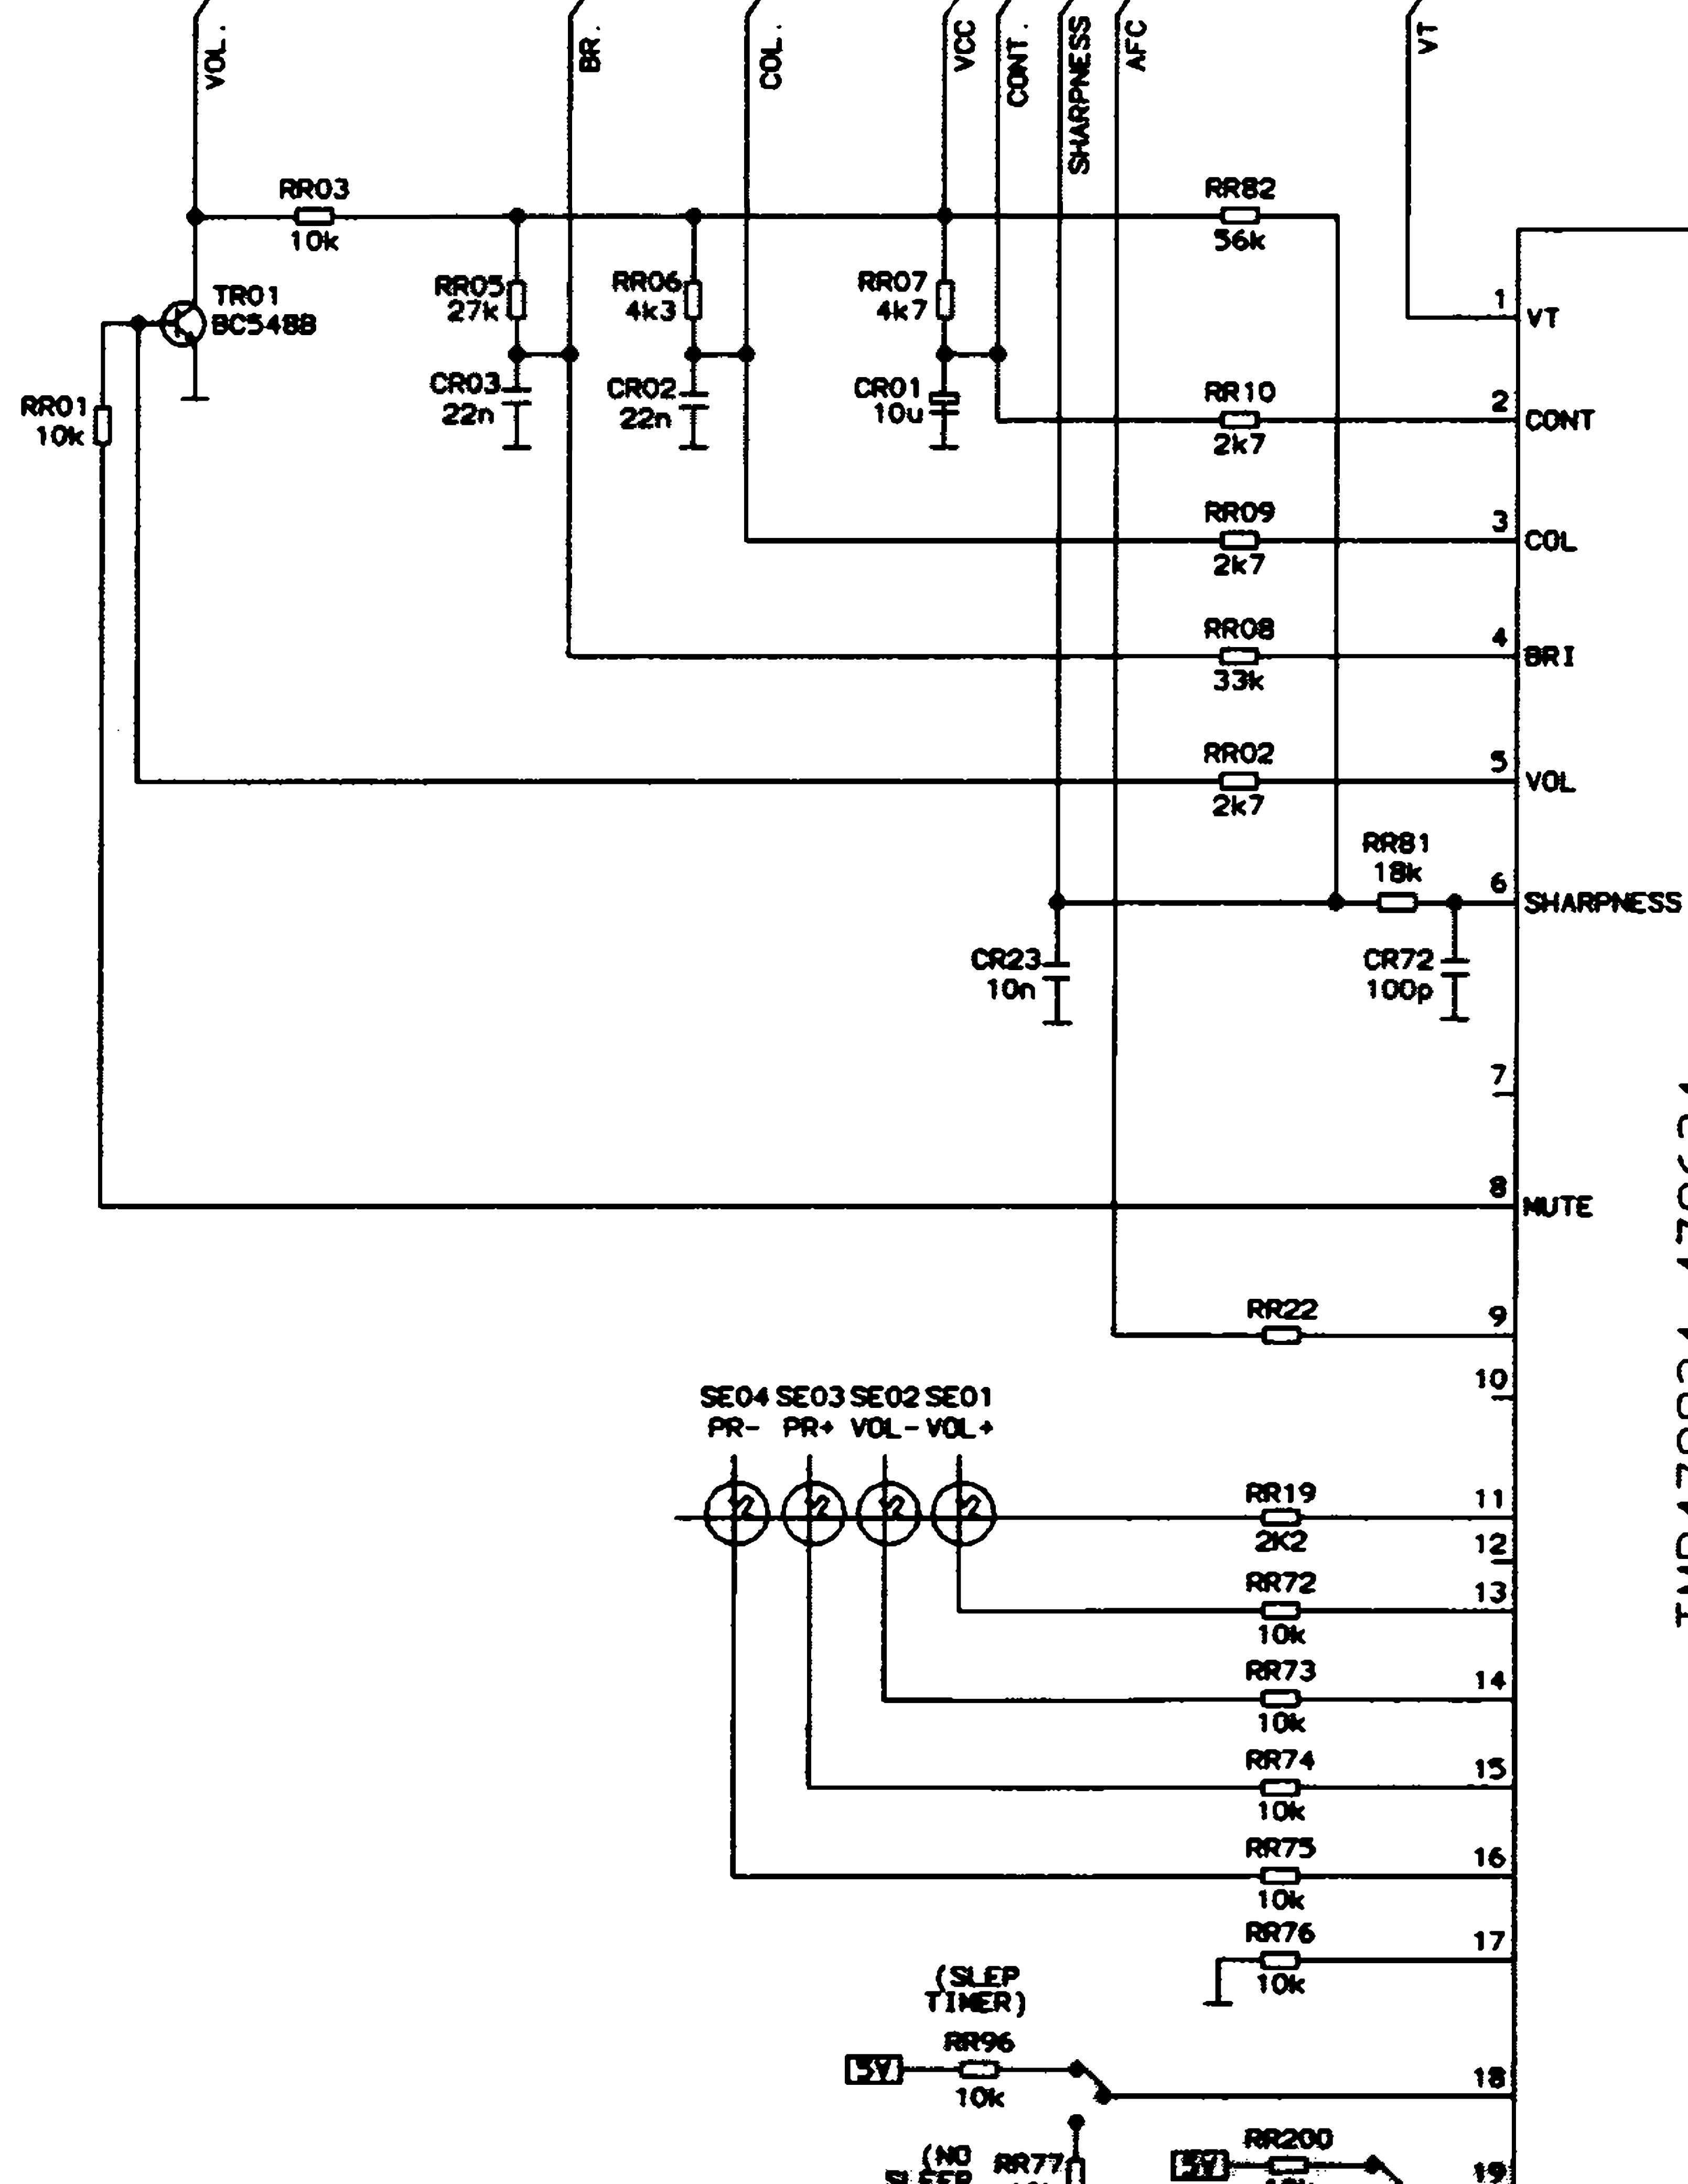

TUNER (MTN-88-2024)

NOTES:
 ALL CAPACITANCES ARE IN FARAD, EC=16V
 UNLESS OTHERWISE STATED.
 ALL RESISTANCES ARE OHM, 1/4W
 UNLESS OTHERWISE STATED.
 DIODE NOT DESIGNATED ALL 1N4148.

 VOLTAGE SOURCE
 SAFETY AND SAFETY RELATED

TELEFUNKEN CHASSIS TX80.5