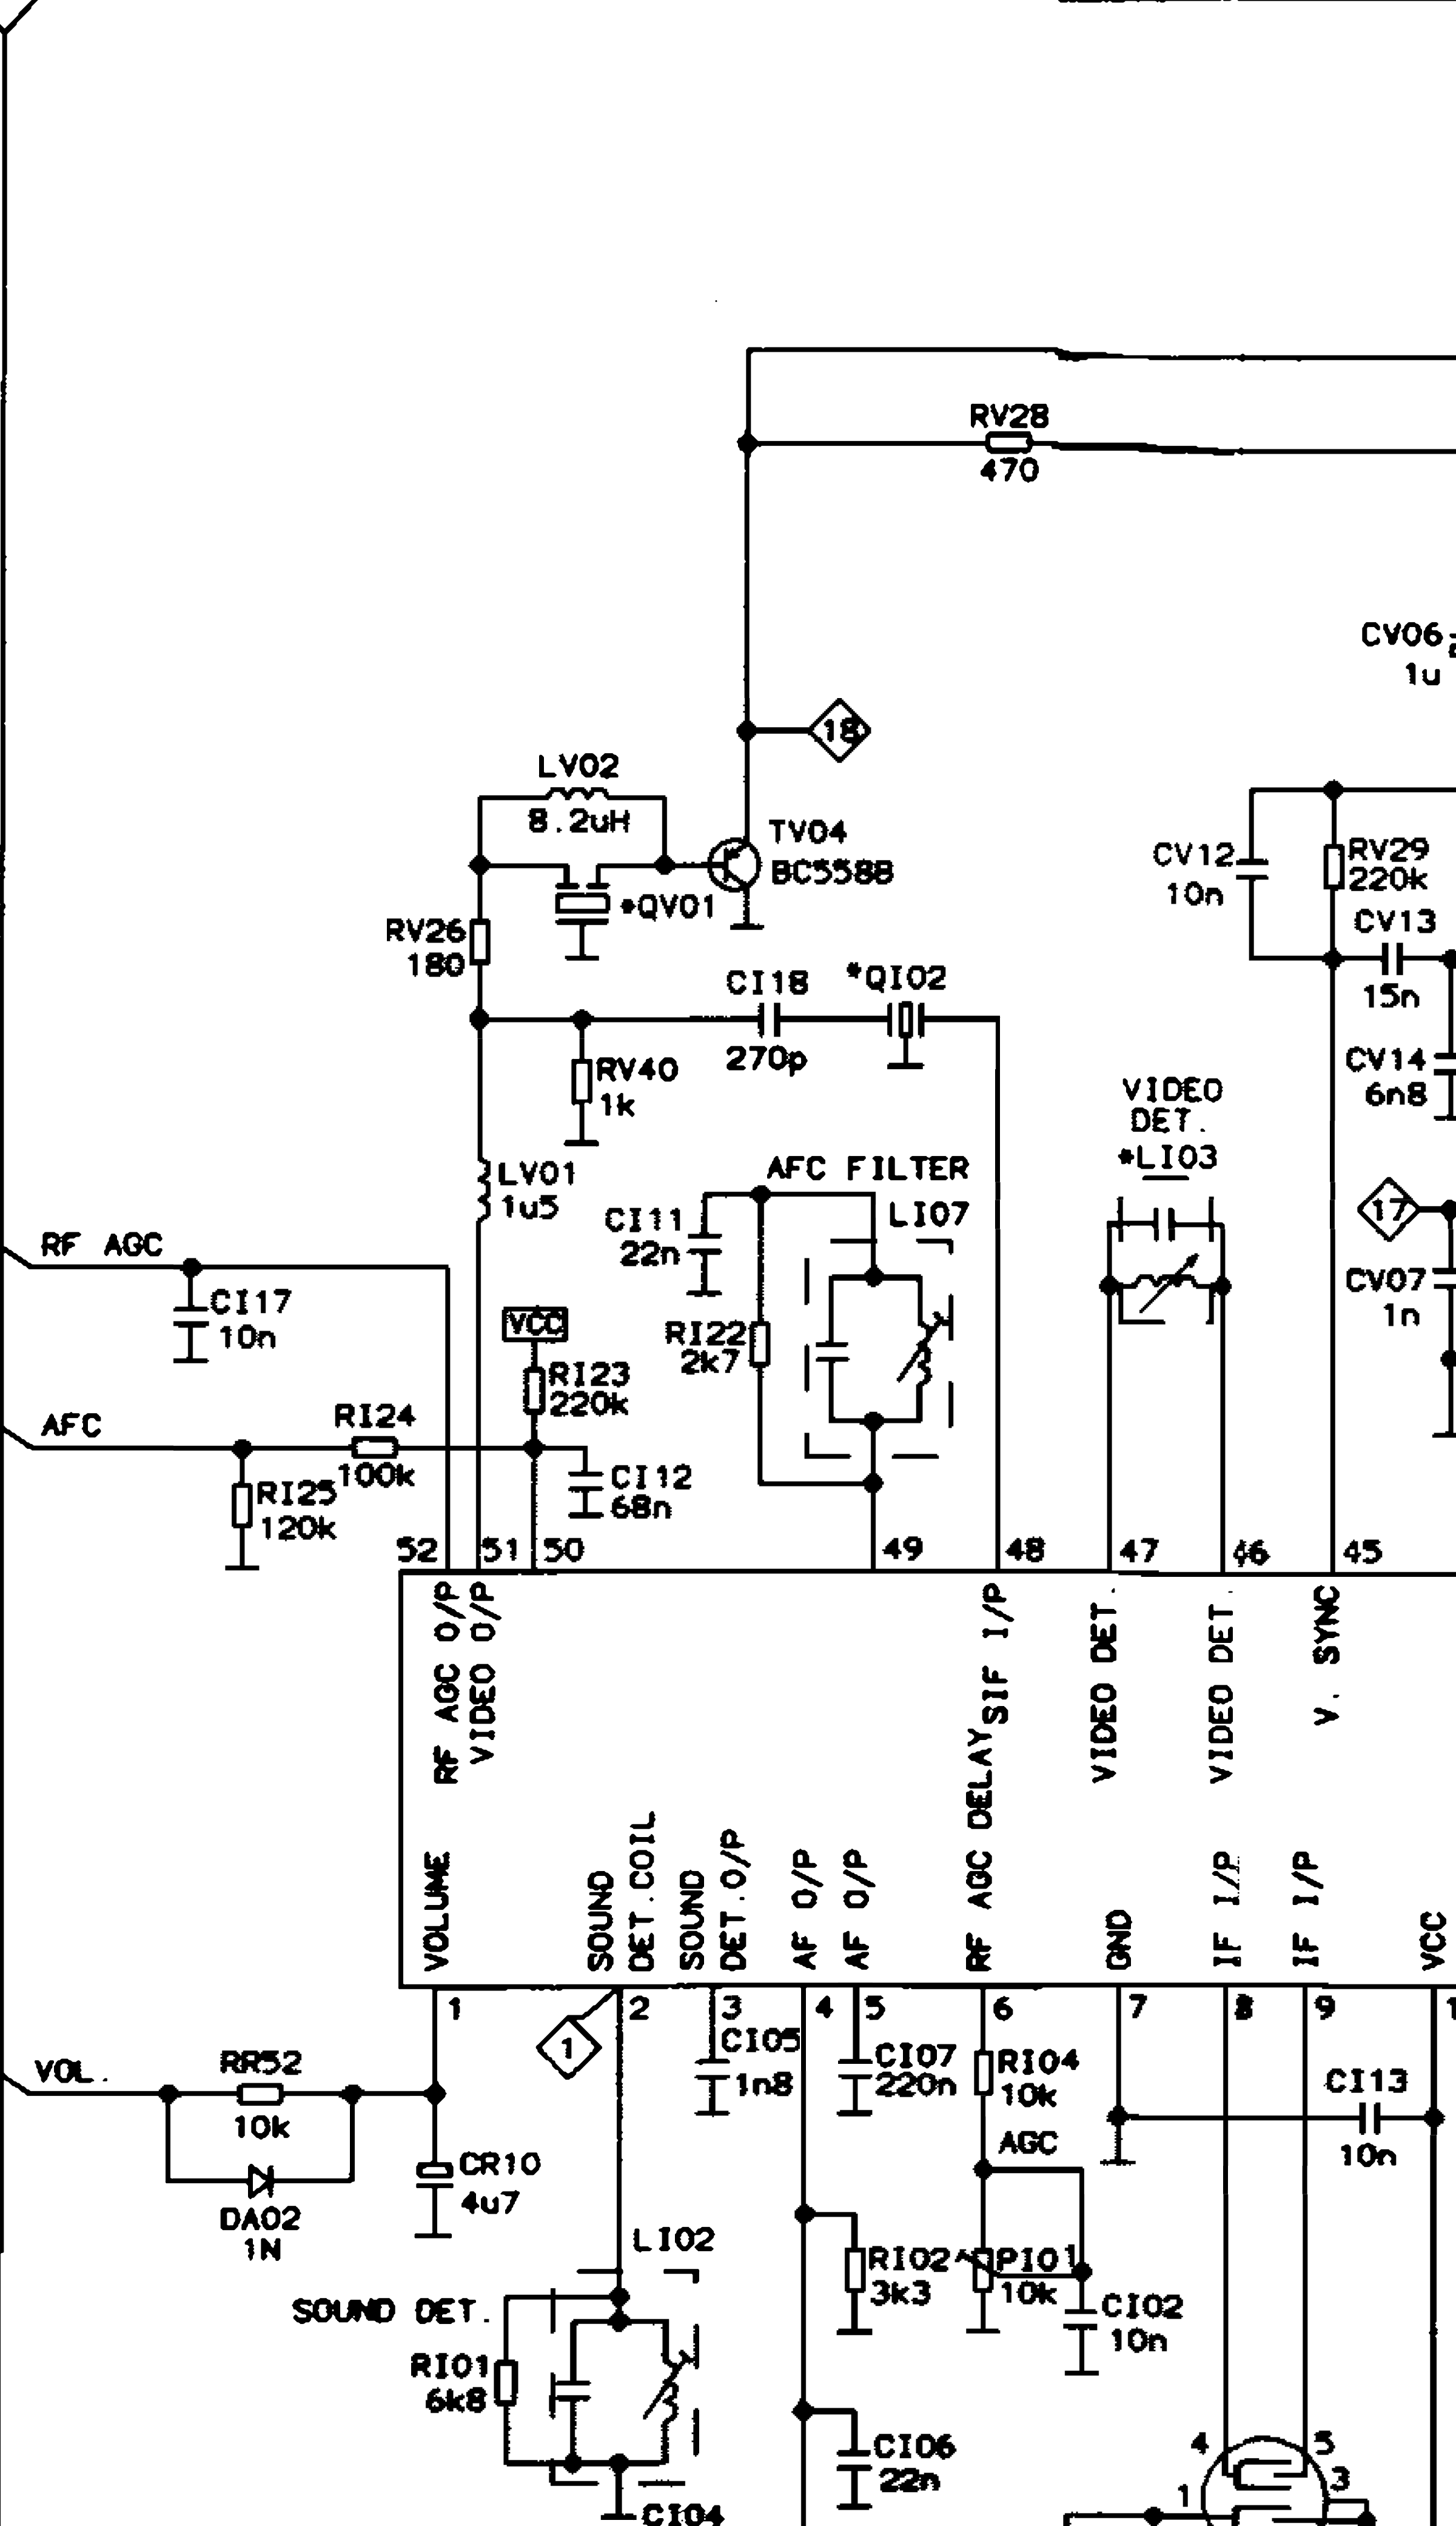

TUNER (MTN-88-2024)

NOTES:
 ALL CAPACITANCES ARE IN FARAD, EC=16V
 UNLESS OTHERWISE STATED.
 ALL RESISTANCES ARE OHM, 1/4W
 UNLESS OTHERWISE STATED.
 DIODE NOT DESIGNATED ALL 1N4148.

 VOLTAGE SOURCE
 SAFETY AND SAFETY RELATED

TELEFUNKEN CHASSIS TX80.5