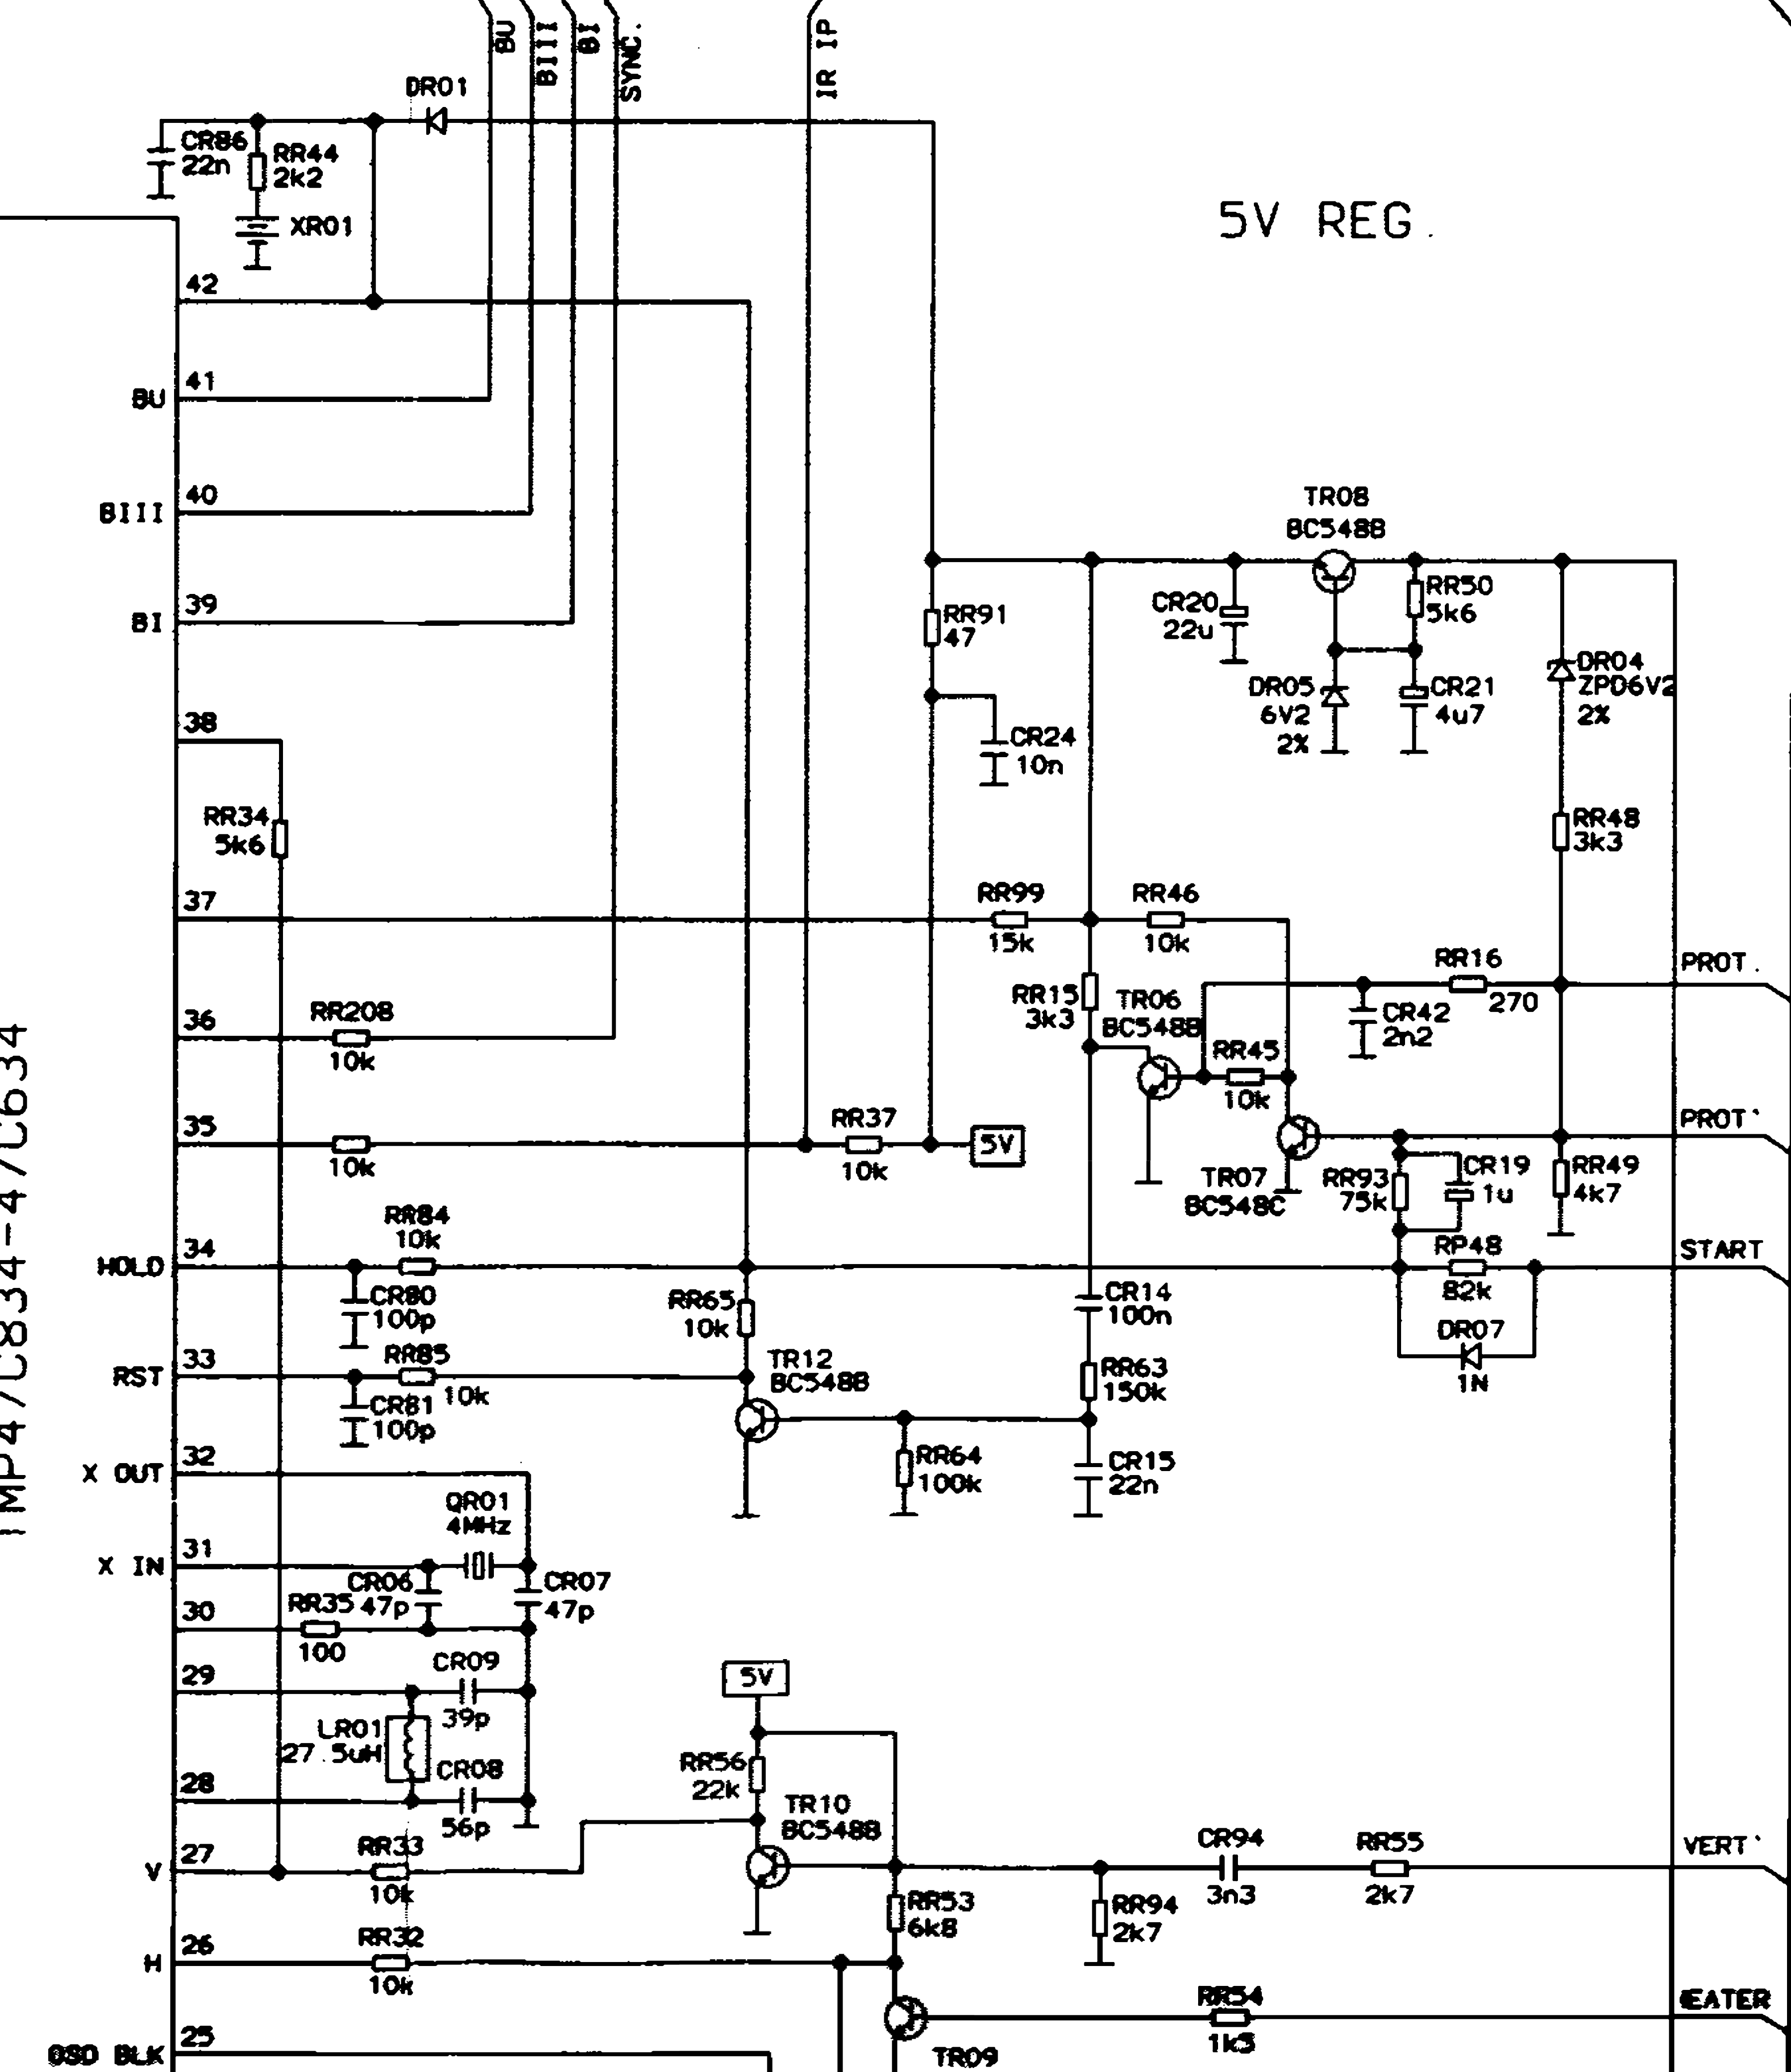

TUNER (MTN-88-2024)

NOTES:
 ALL CAPACITANCES ARE IN FARAD, EC=16V
 UNLESS OTHERWISE STATED.
 ALL RESISTANCES ARE OHM, 1/4W
 UNLESS OTHERWISE STATED.
 DIODE NOT DESIGNATED ALL 1N4148.

 VOLTAGE SOURCE
 SAFETY AND SAFETY RELATED

TELEFUNKEN CHASSIS TX80.5