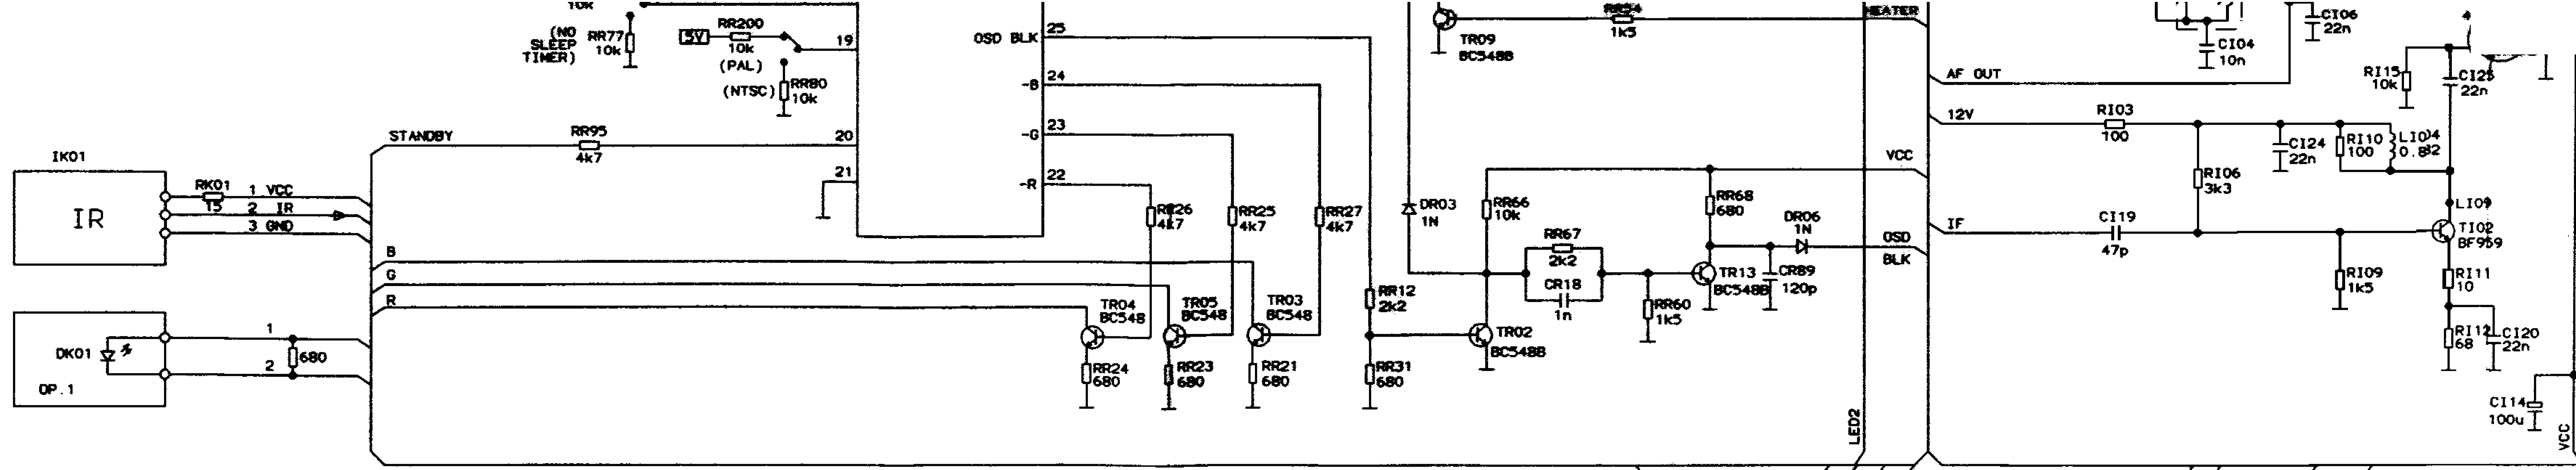

TUNER (MTN-88-2024)

NOTES:
 ALL CAPACITANCES ARE IN FARAD, EC=16V
 UNLESS OTHERWISE STATED.
 ALL RESISTANCES ARE OHM, 1/4W
 UNLESS OTHERWISE STATED.
 DIODE NOT DESIGNATED ALL 1N4148.

 VOLTAGE SOURCE
 SAFETY AND SAFETY RELATED

TELEFUNKEN CHASSIS TX80.5