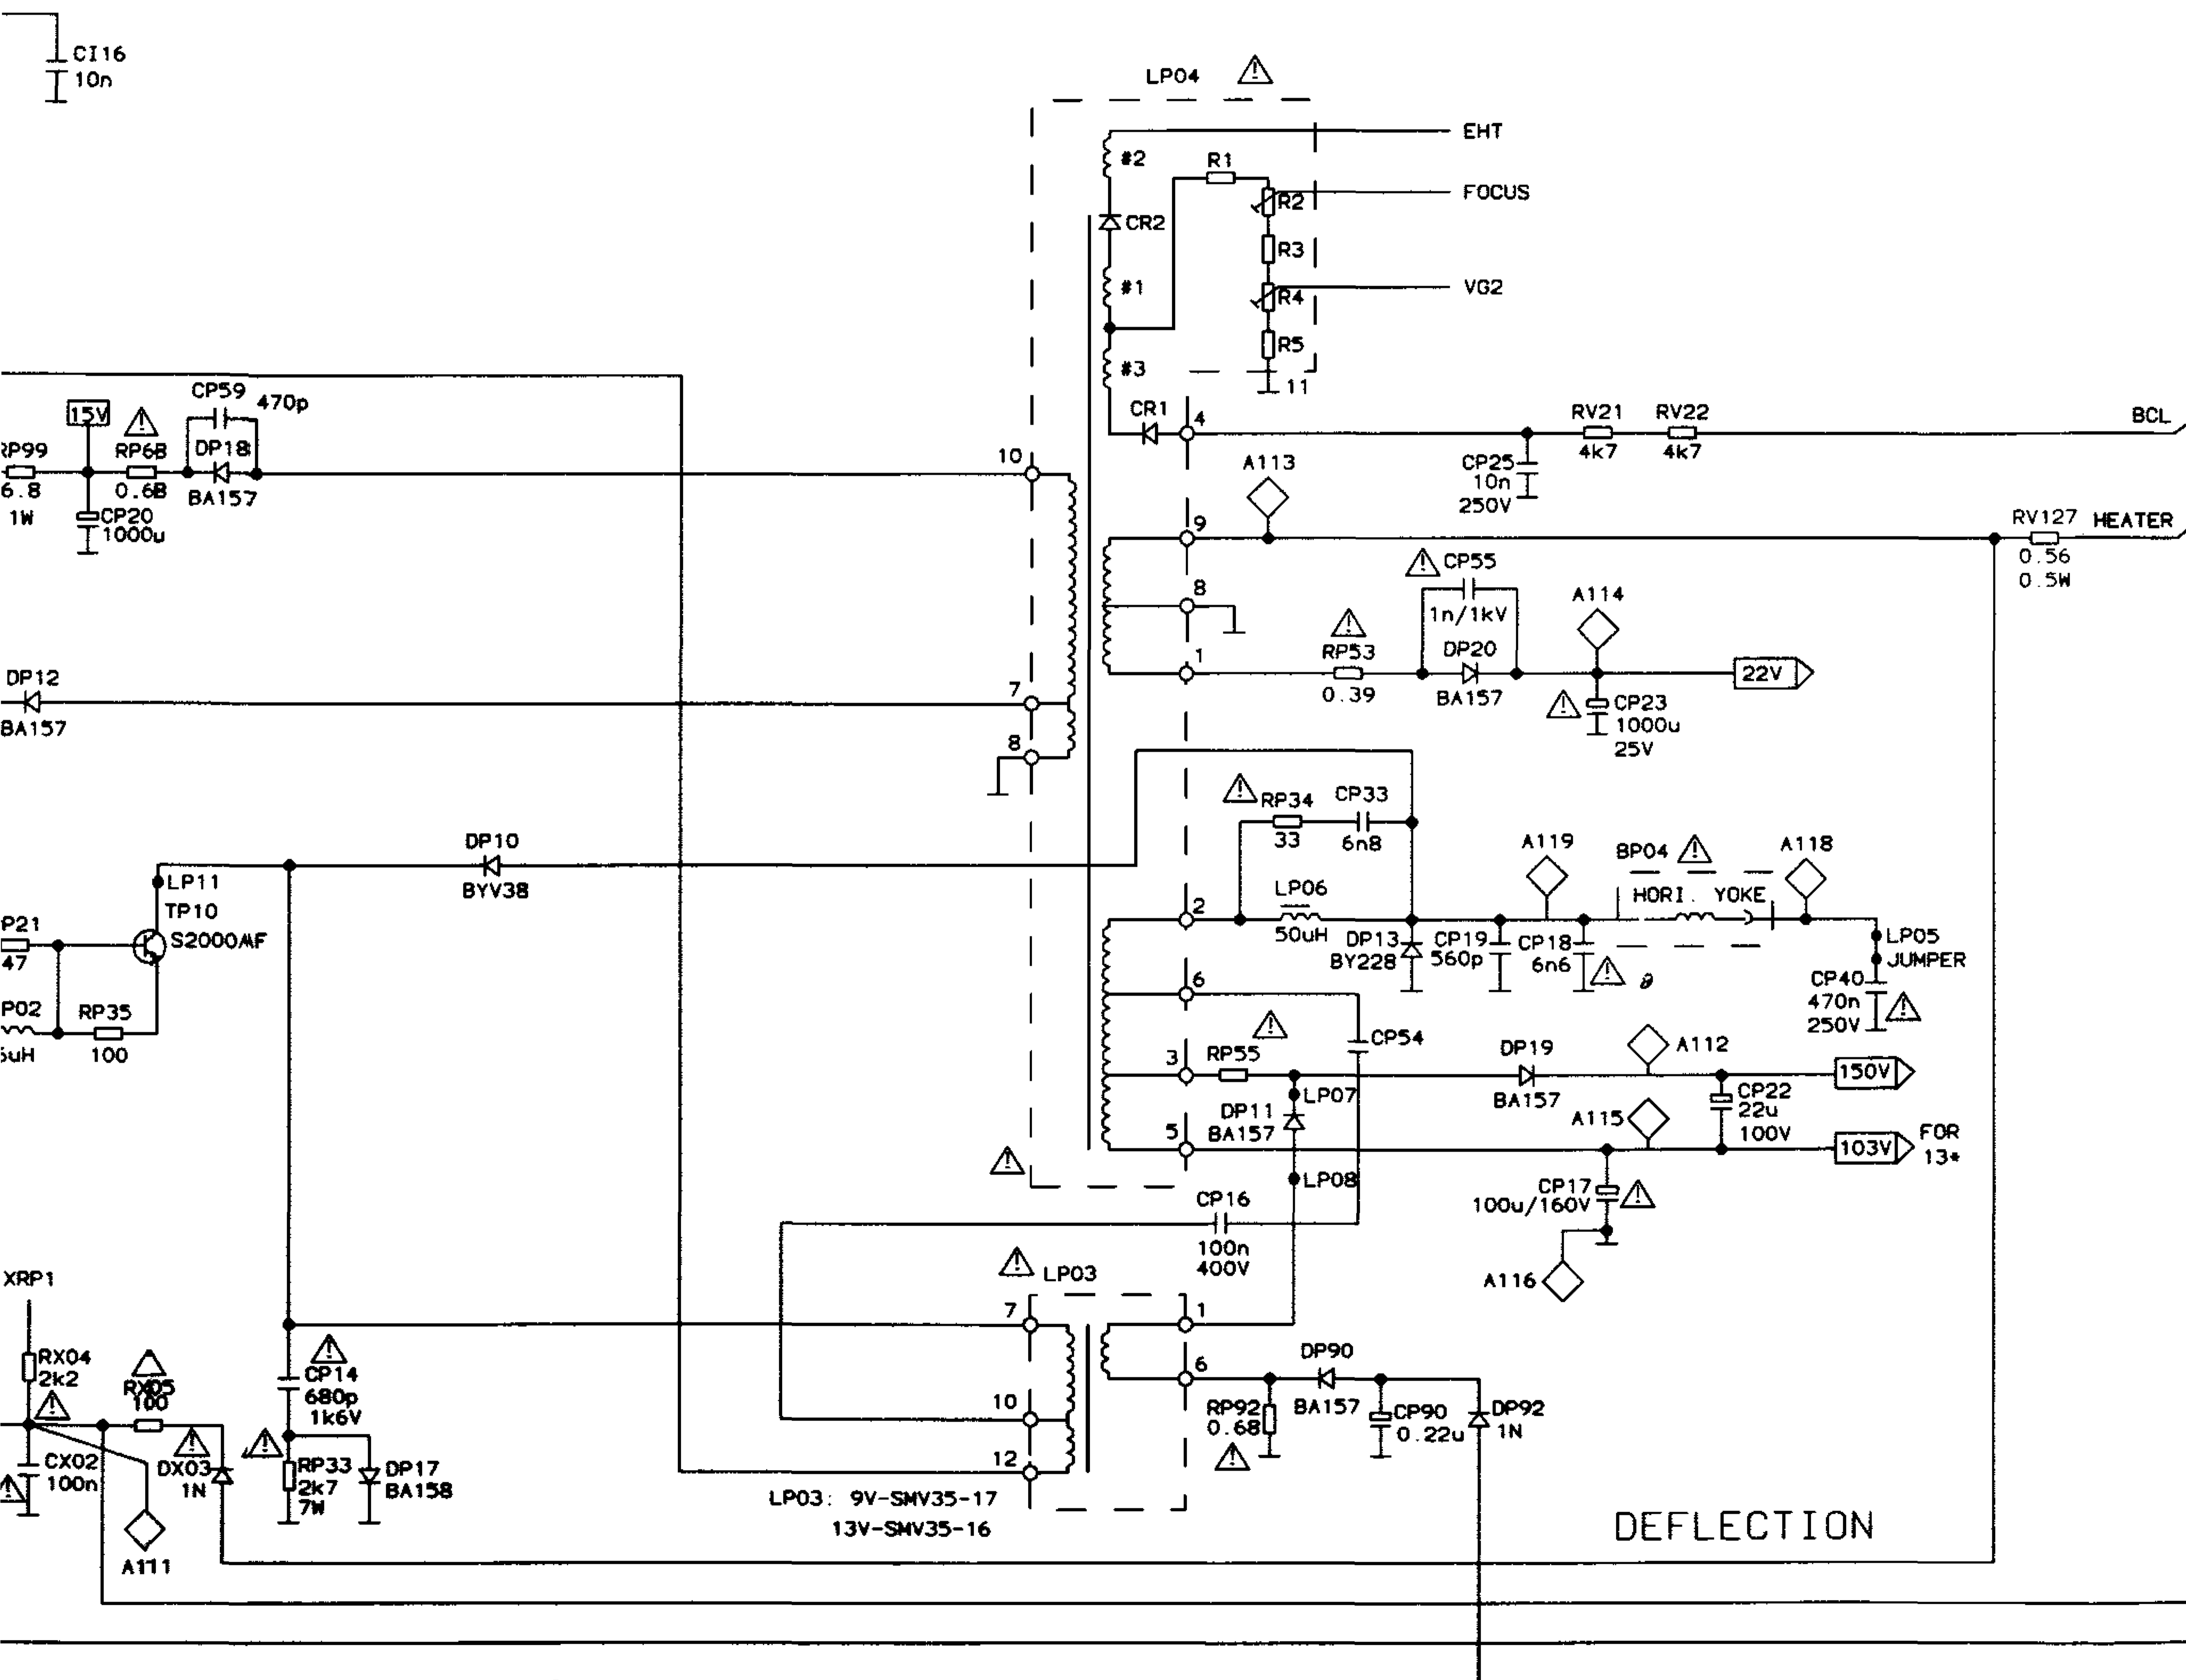

TUNER (MTN-88-2024)

NOTES:
 ALL CAPACITANCES ARE IN FARAD, EC=16V
 UNLESS OTHERWISE STATED.
 ALL RESISTANCES ARE OHM, 1/4W
 UNLESS OTHERWISE STATED.
 DIODE NOT DESIGNATED ALL 1N4148.

 VOLTAGE SOURCE
 SAFETY AND SAFETY RELATED

TELEFUNKEN CHASSIS TX80.5