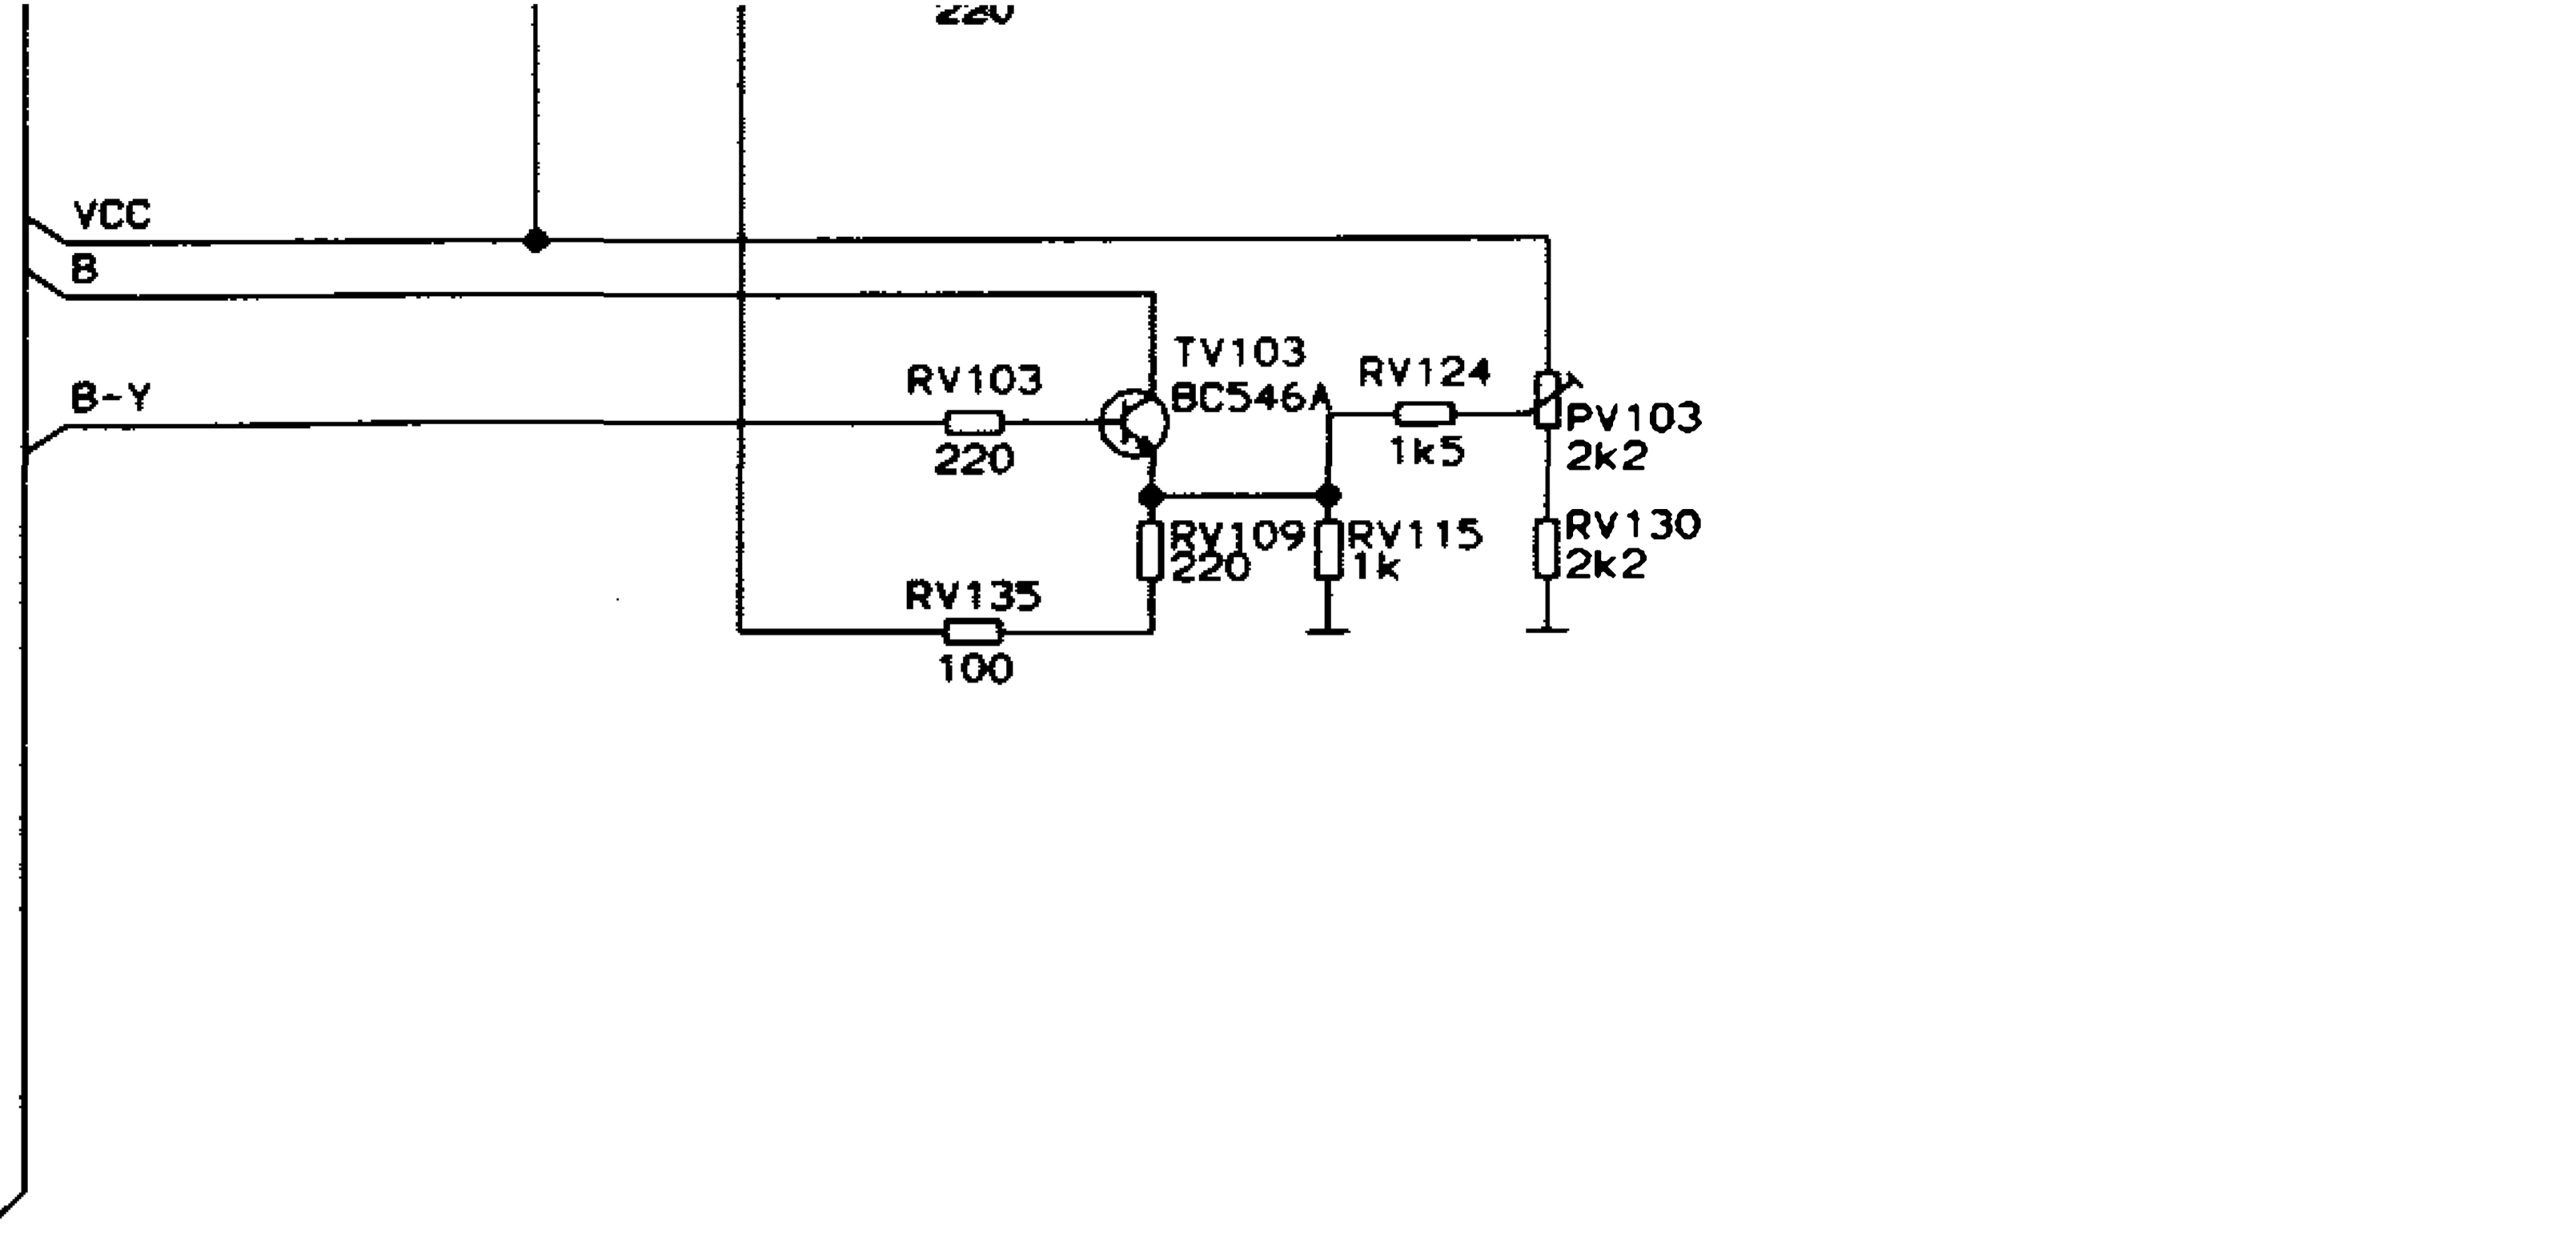

TUNER (MTN-88-2024)

NOTES:
 ALL CAPACITANCES ARE IN FARAD, EC=16V
 UNLESS OTHERWISE STATED.
 ALL RESISTANCES ARE OHM, 1/4W
 UNLESS OTHERWISE STATED.
 DIODE NOT DESIGNATED ALL 1N4148.

 VOLTAGE SOURCE
 SAFETY AND SAFETY RELATED

TELEFUNKEN CHASSIS TX80.5