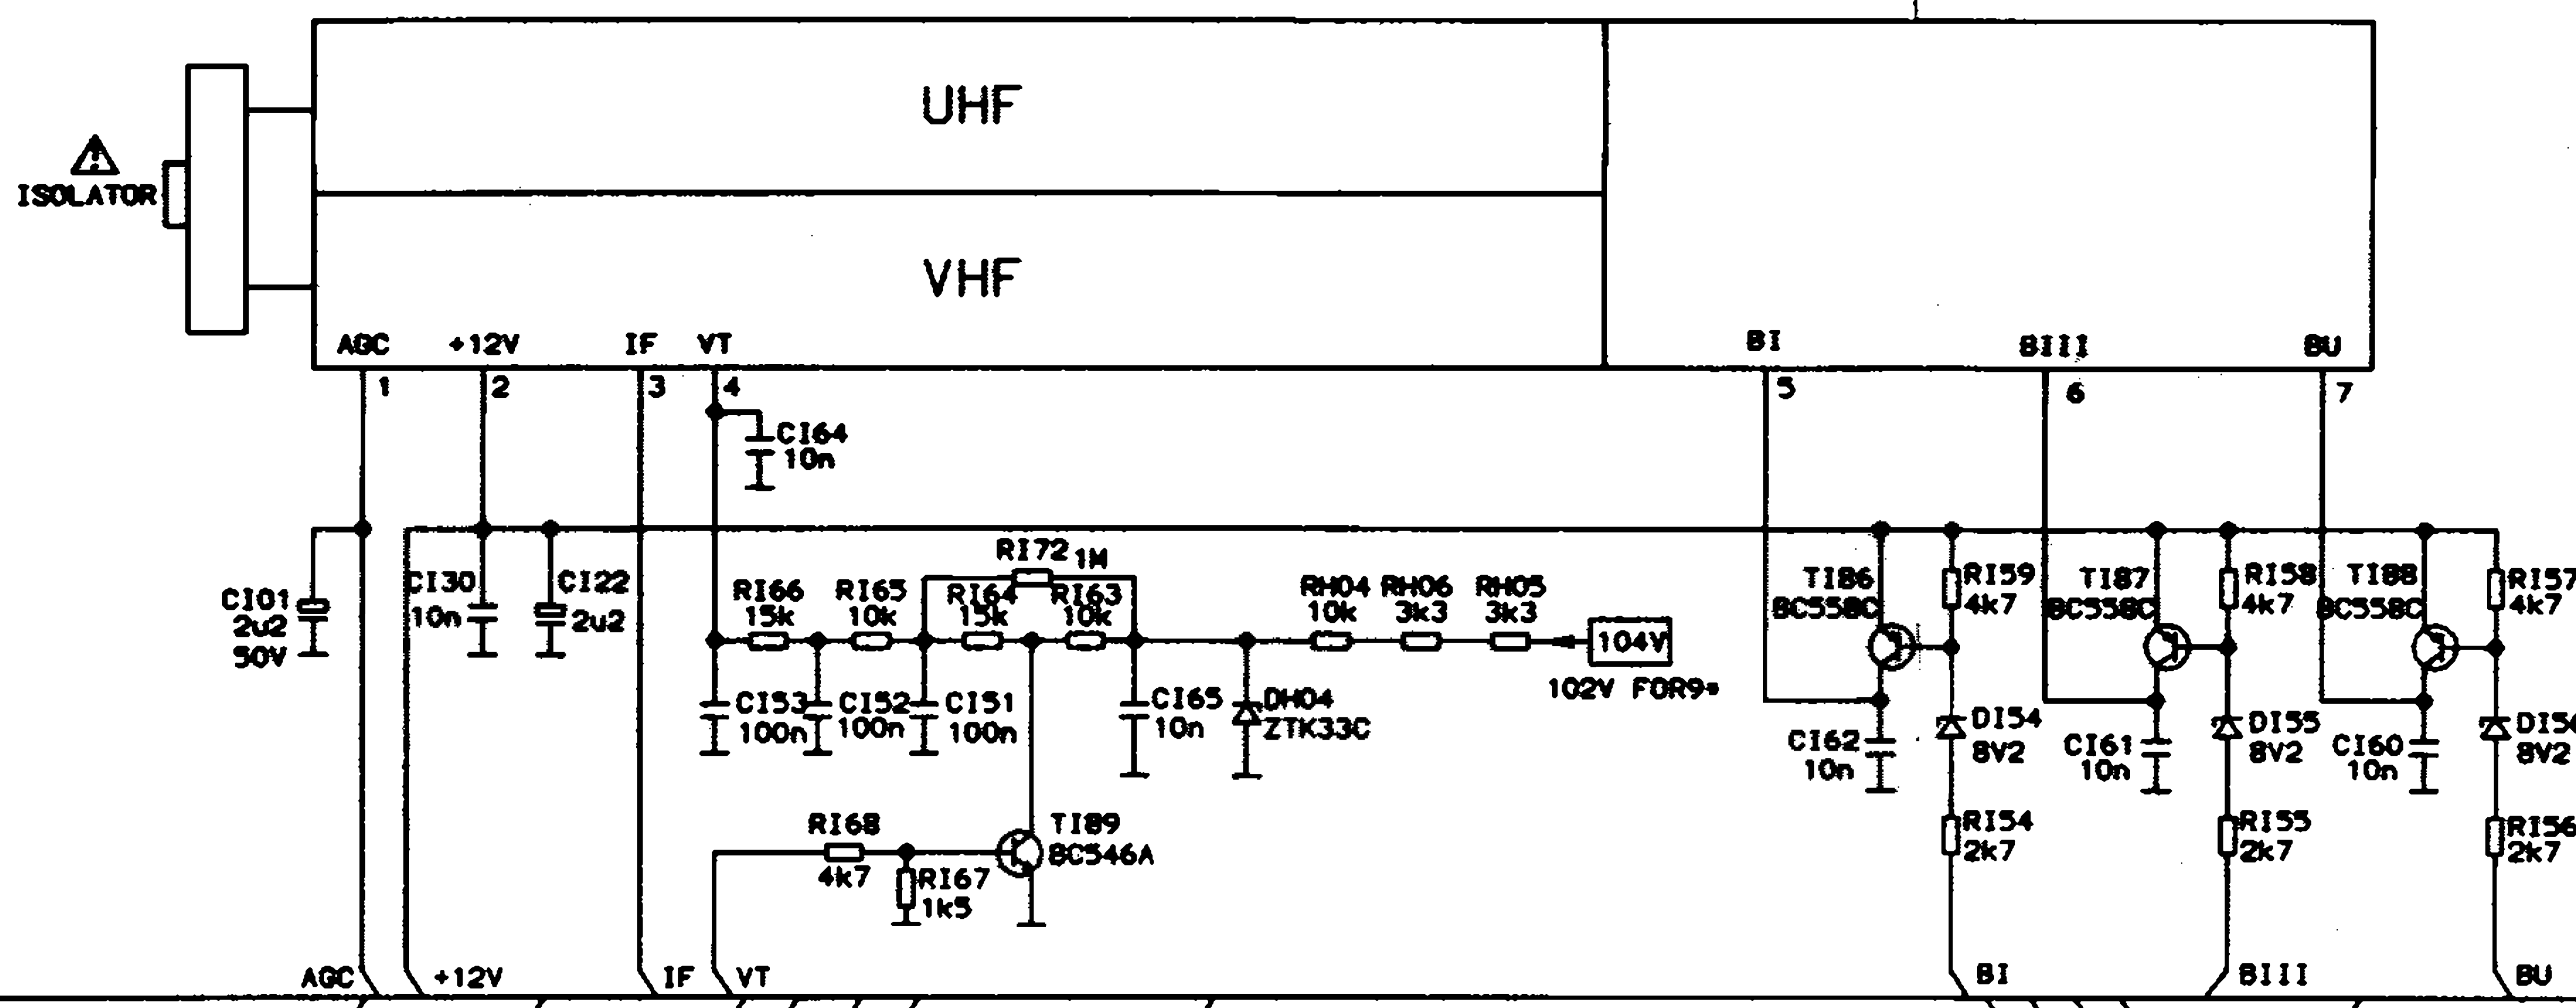

TUNER (MTN-88-2024)

NOTES:
 ALL CAPACITANCES ARE IN FARAD, EC=16V
 UNLESS OTHERWISE STATED.
 ALL RESISTANCES ARE OHM, 1/4W
 UNLESS OTHERWISE STATED.
 DIODE NOT DESIGNATED ALL 1N4148.

 VOLTAGE SOURCE
 SAFETY AND SAFETY RELATED

TELEFUNKEN CHASSIS TX80.5