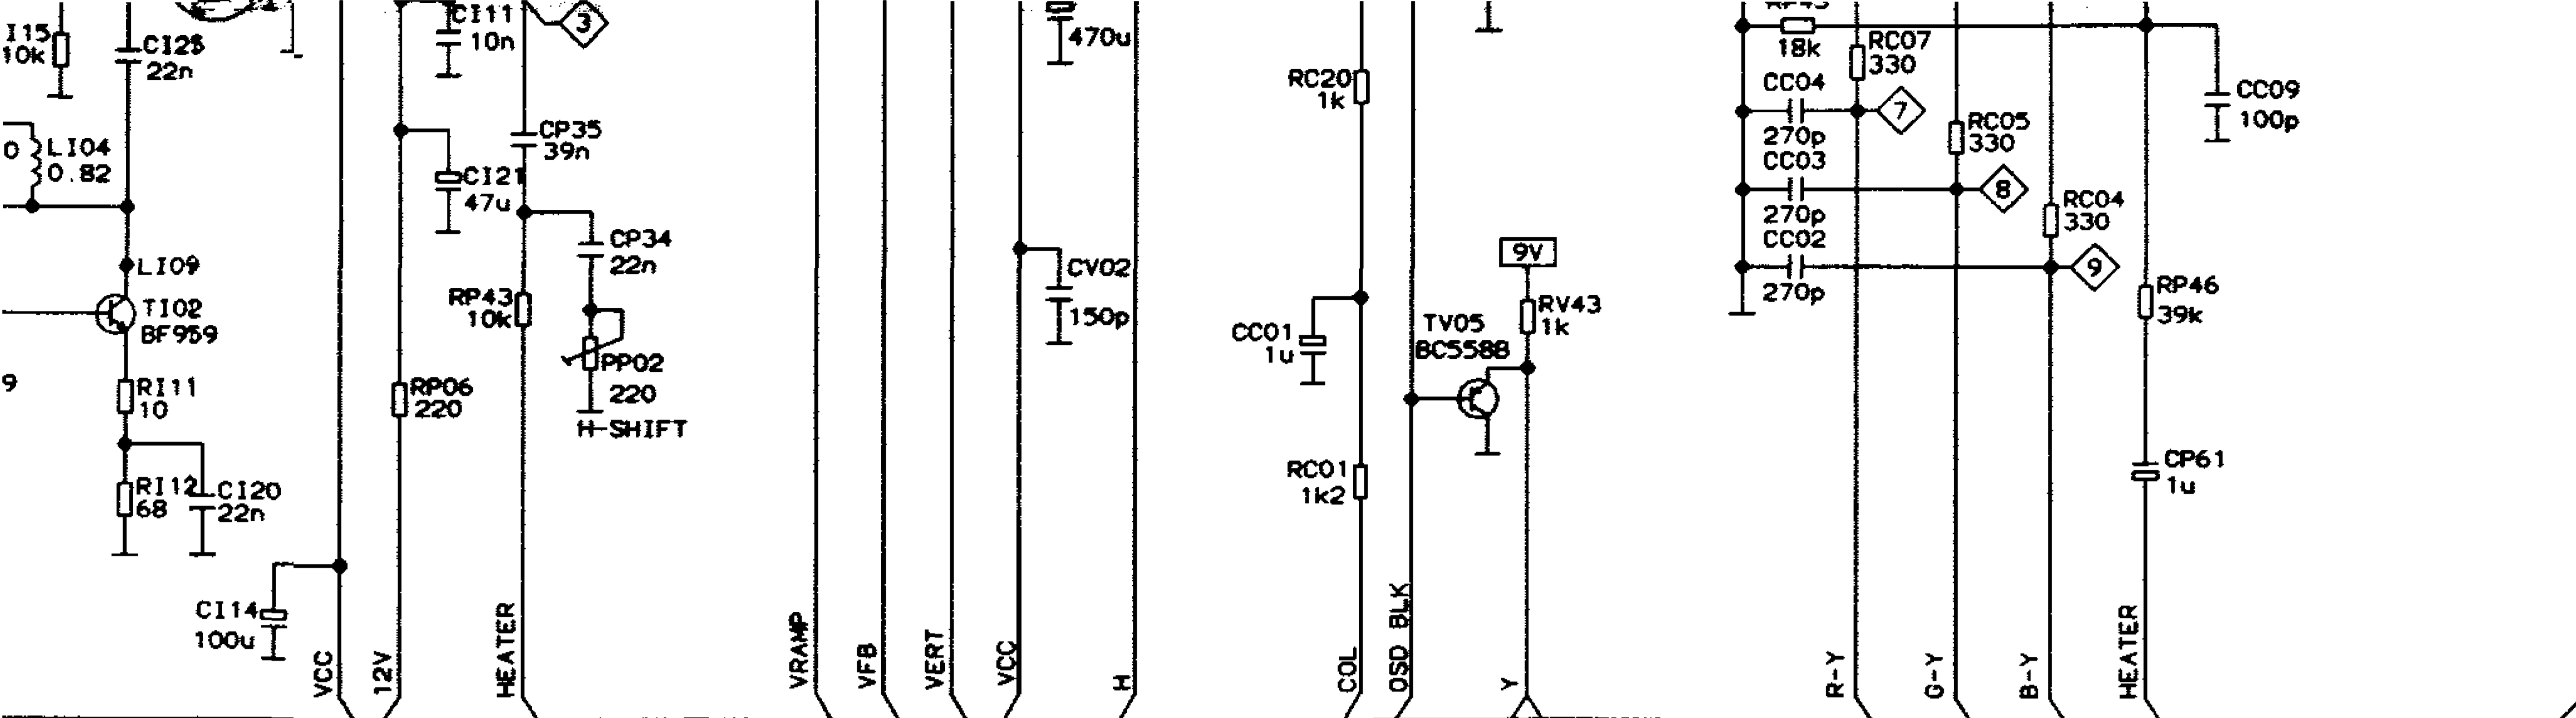

TUNER (MTN-88-2024)

NOTES:
 ALL CAPACITANCES ARE IN FARAD, EC=16V
 UNLESS OTHERWISE STATED.
 ALL RESISTANCES ARE OHM, 1/4W
 UNLESS OTHERWISE STATED.
 DIODE NOT DESIGNATED ALL 1N4148.

 VOLTAGE SOURCE
 SAFETY AND SAFETY RELATED

TELEFUNKEN CHASSIS TX80.5