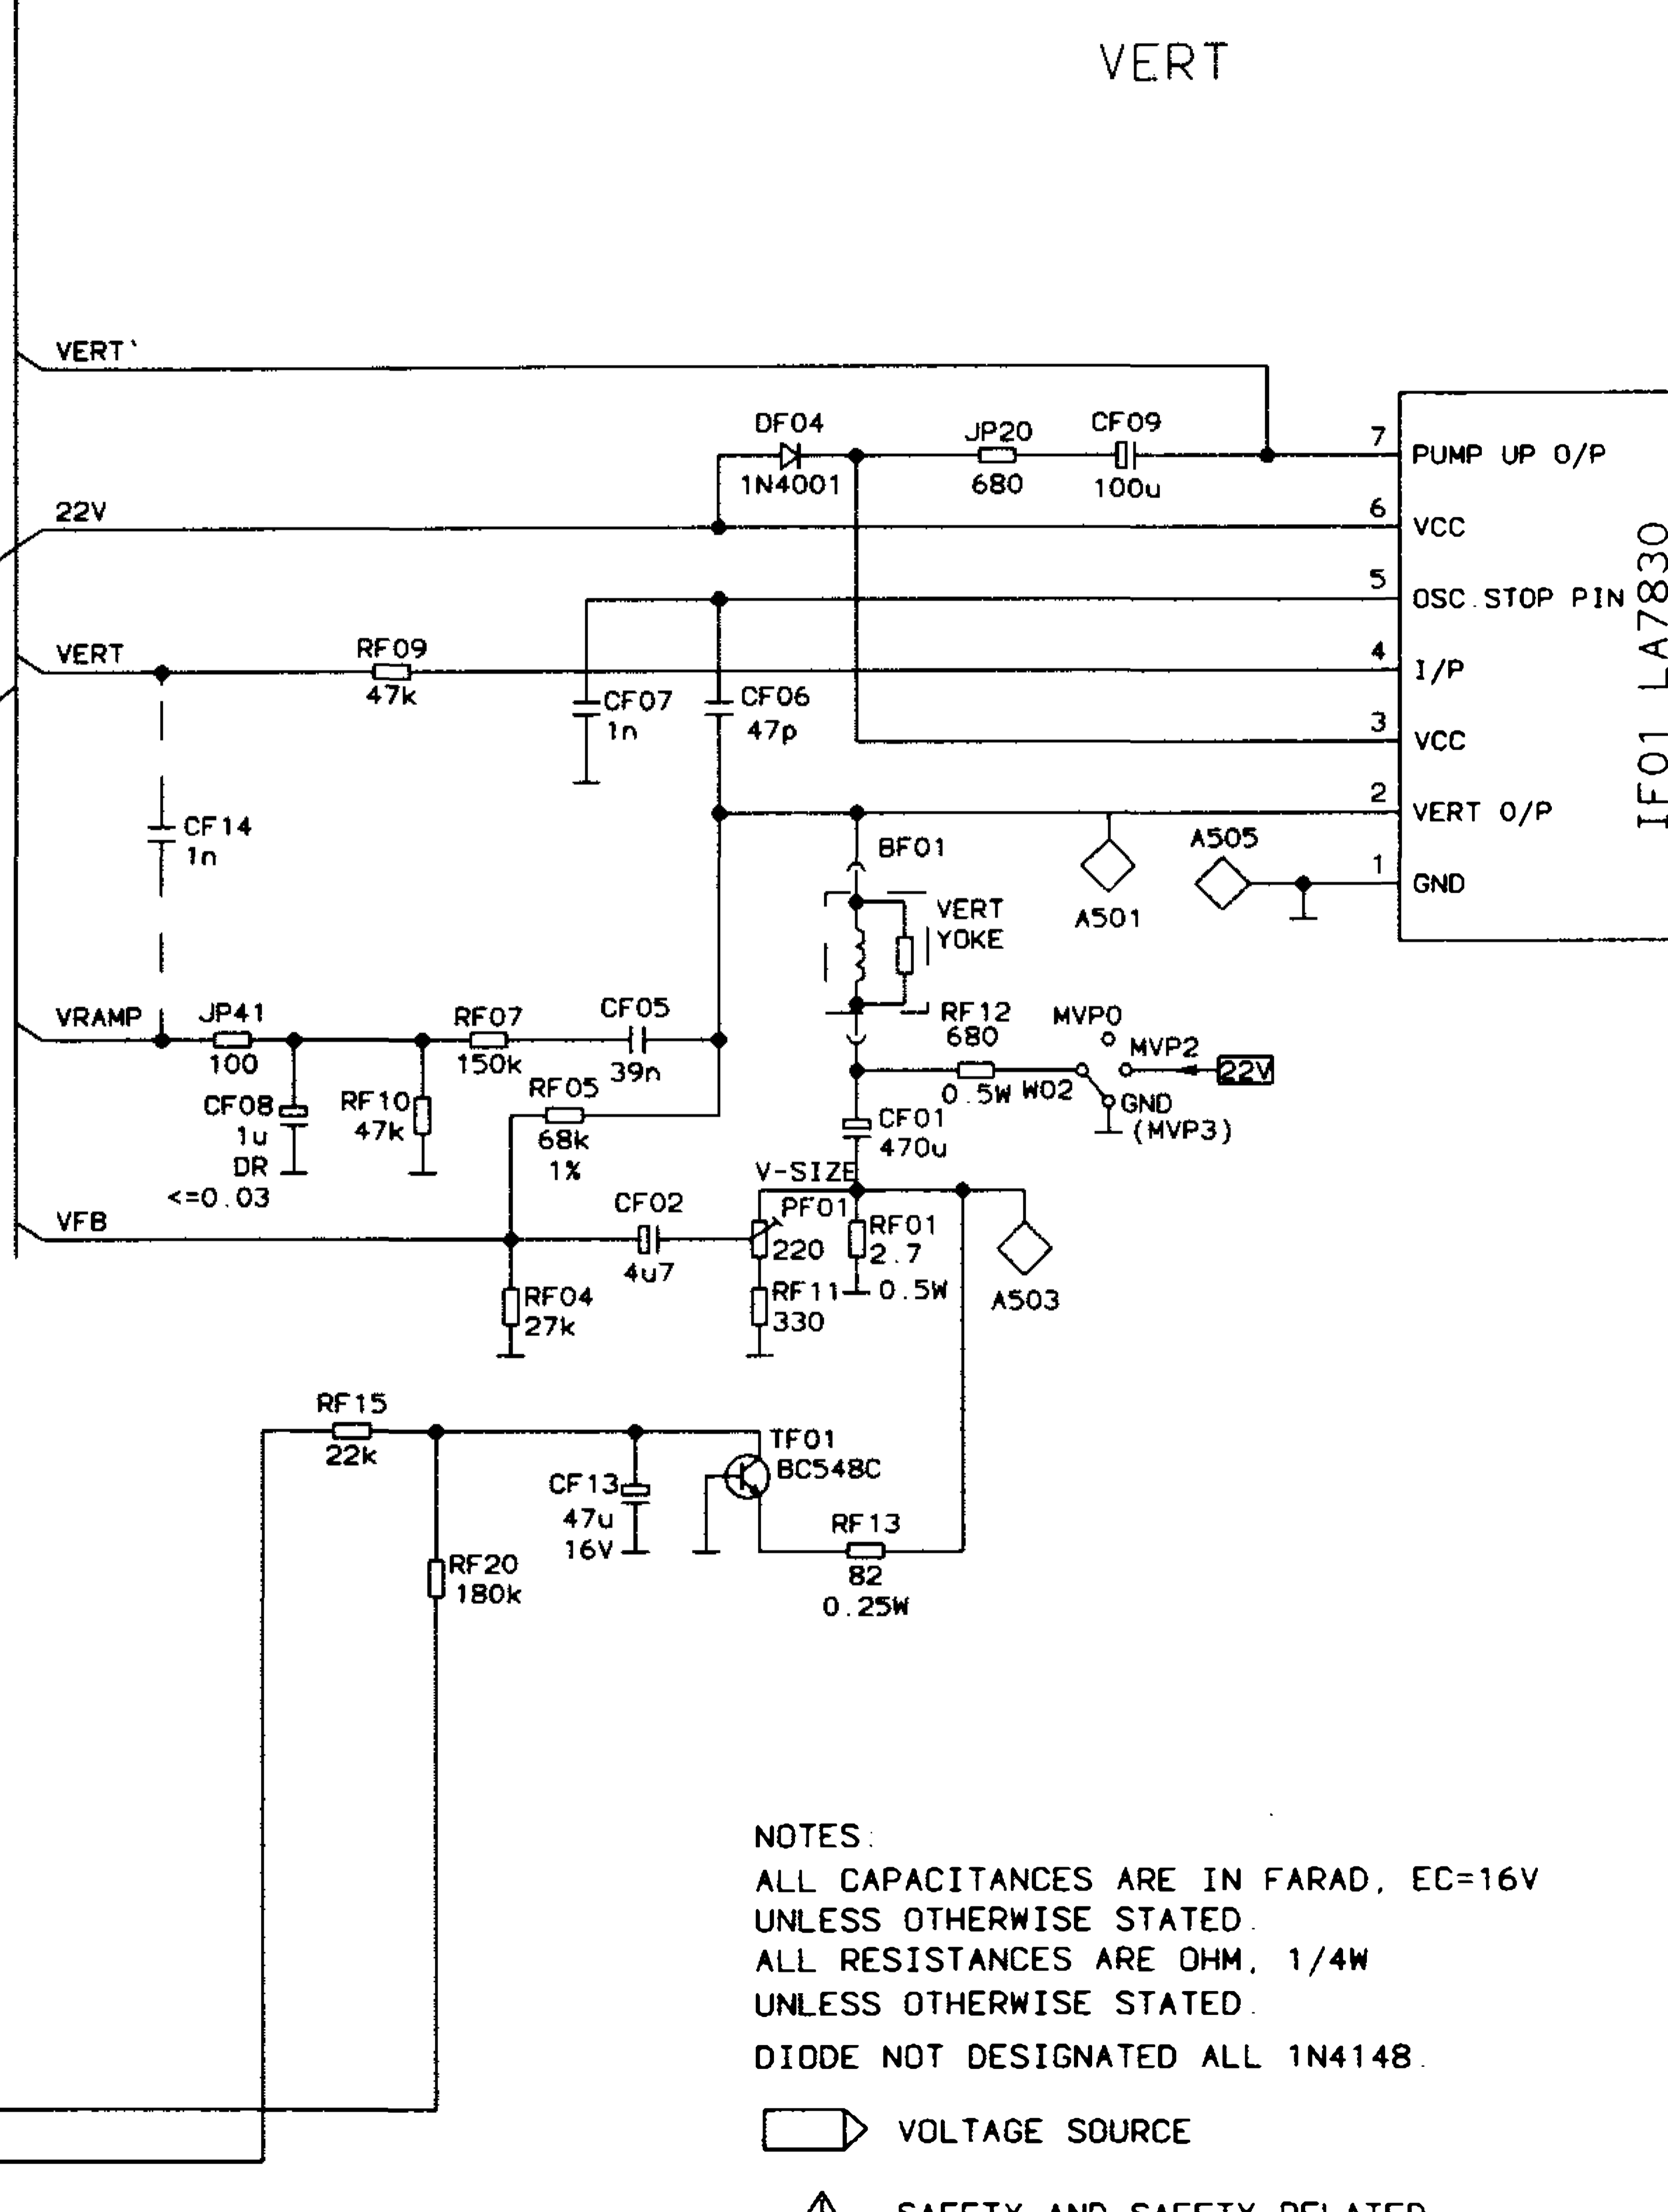

TUNER (MTN-88-2024)

NOTES:
 ALL CAPACITANCES ARE IN FARAD, EC=16V
 UNLESS OTHERWISE STATED.
 ALL RESISTANCES ARE OHM, 1/4W
 UNLESS OTHERWISE STATED.
 DIODE NOT DESIGNATED ALL 1N4148.

 VOLTAGE SOURCE
 SAFETY AND SAFETY RELATED

TELEFUNKEN CHASSIS TX80.5