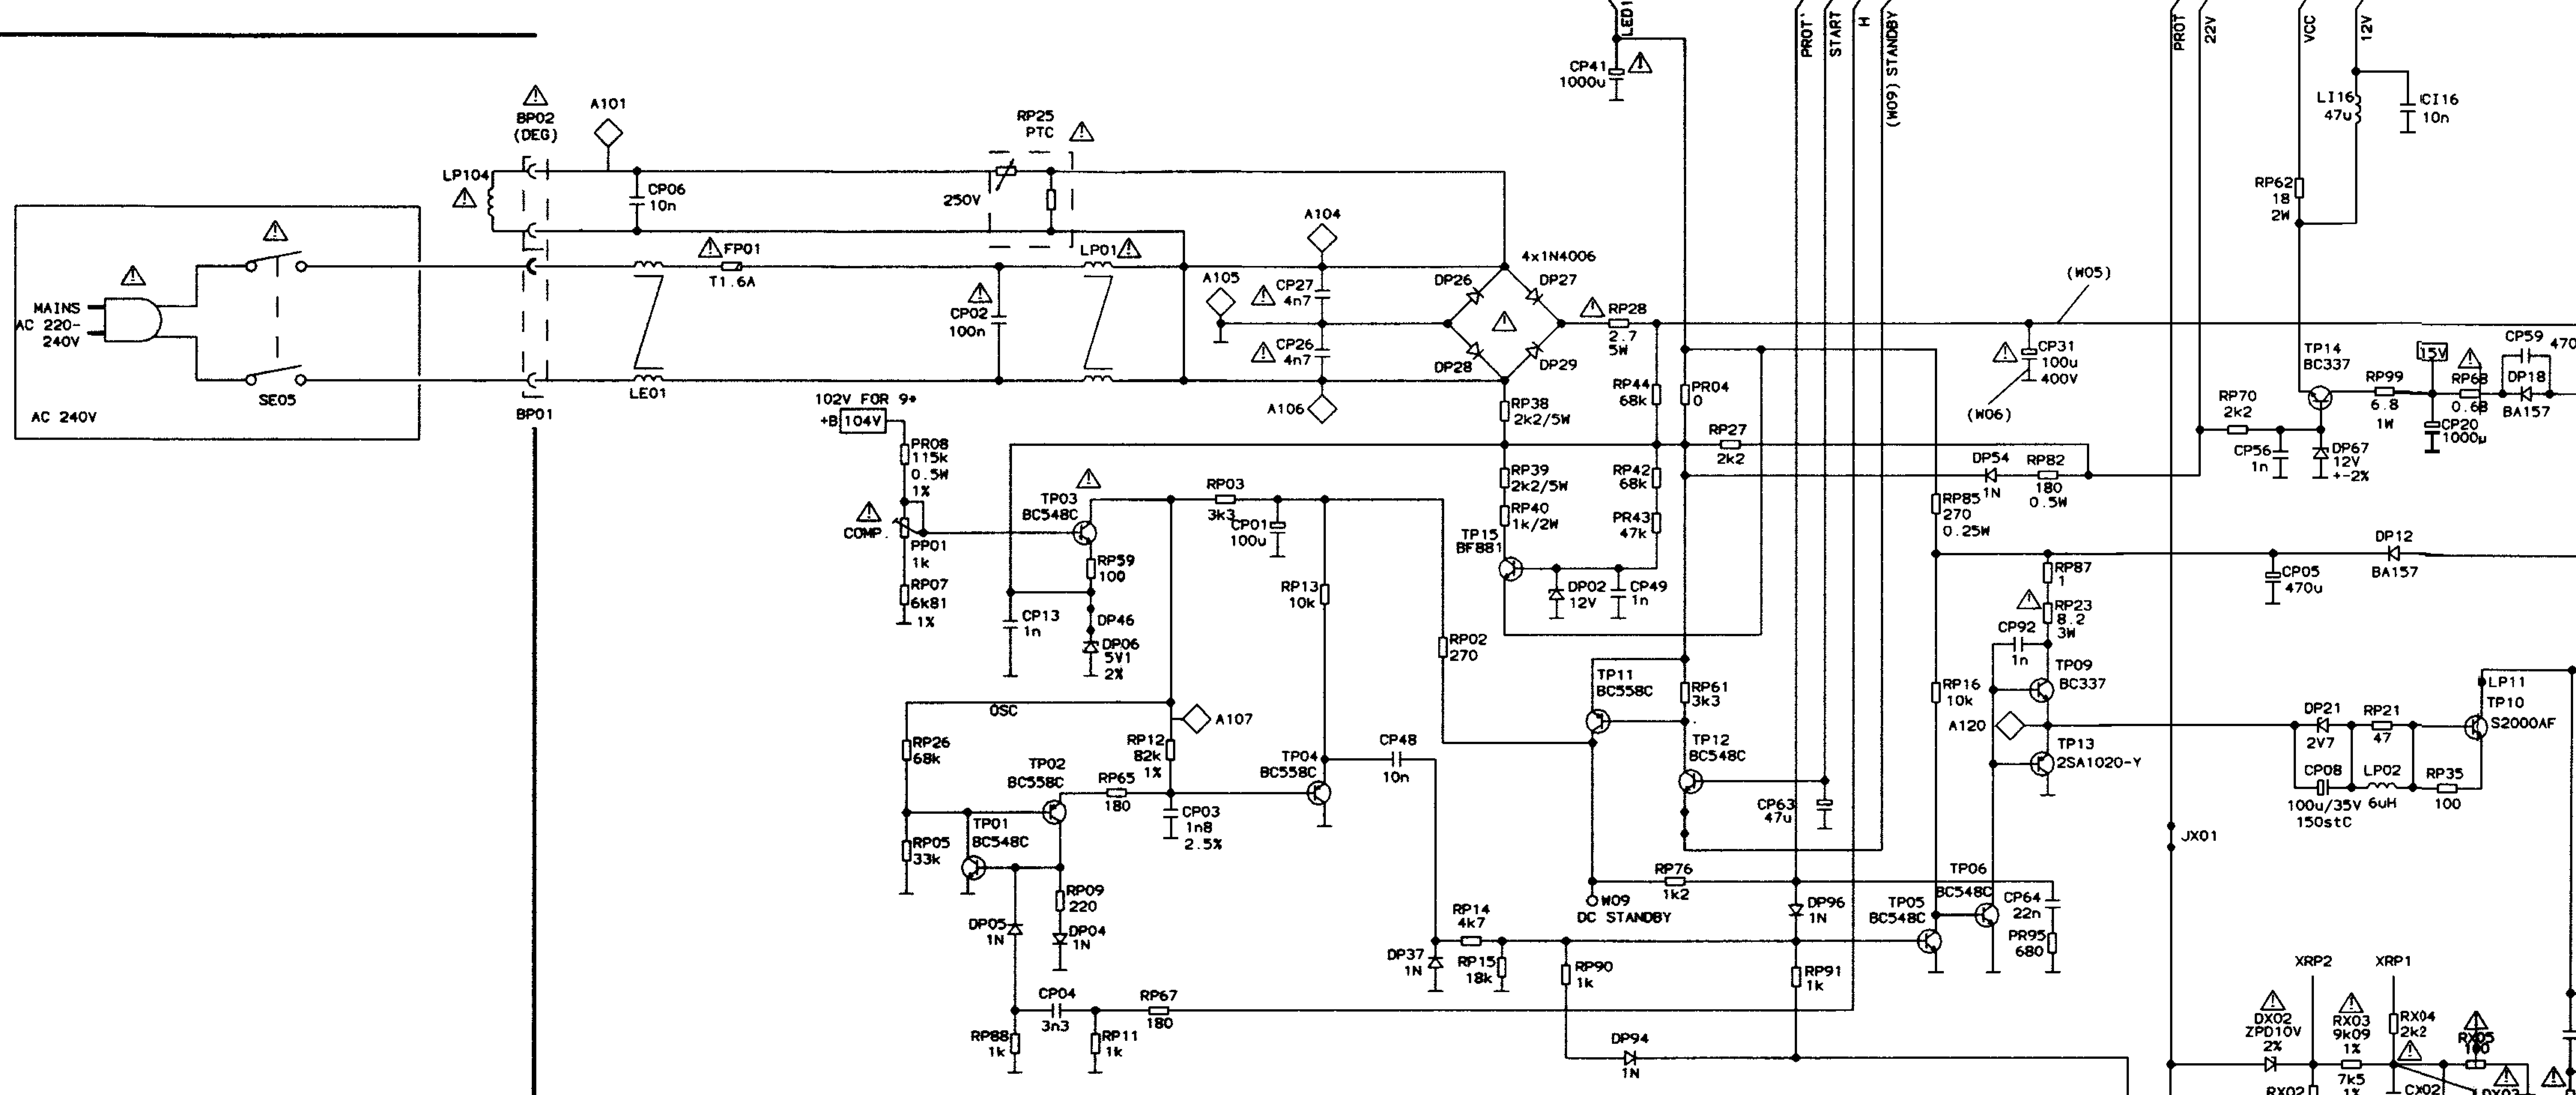

TUNER (MTN-88-2024)

NOTES:
 ALL CAPACITANCES ARE IN FARAD, EC=16V
 UNLESS OTHERWISE STATED.
 ALL RESISTANCES ARE OHM, 1/4W
 UNLESS OTHERWISE STATED.
 DIODE NOT DESIGNATED ALL 1N4148.

 VOLTAGE SOURCE
 SAFETY AND SAFETY RELATED

TELEFUNKEN CHASSIS TX80.5