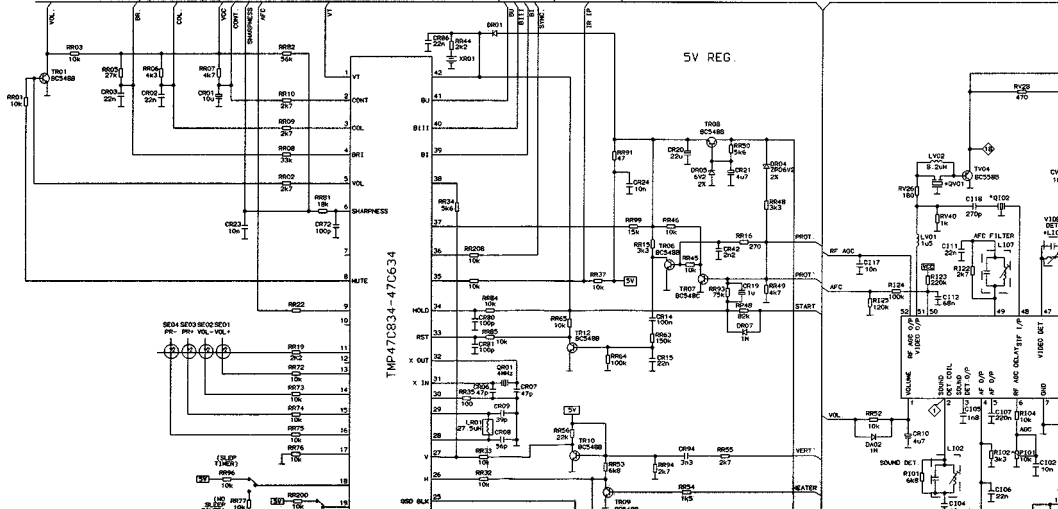

TUNER (47M-80-2024)

SV REG

TMP 47C834-470634

NOTES:
 ALL CAPACITANCES ARE IN FARAD. EC=16V
 UNLESS OTHERWISE STATED
 ALL RESISTANCES ARE OHM, 1/4W
 UNLESS OTHERWISE STATED.
 DIODE NOT DESIGNATED ALL 1N4148.

TELEFUNKEN CHASSIS TX80.5