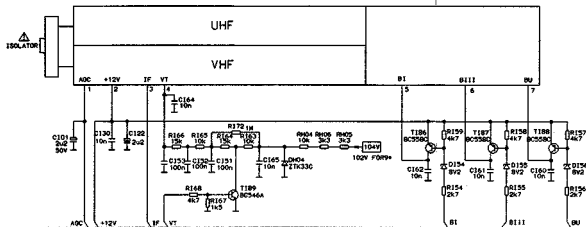

TUNER (47M-80-2024)

SV REG

TMP 47C834-470634

NOTES:
 ALL CAPACITANCES ARE IN FARAD. EC=16V
 UNLESS OTHERWISE STATED
 ALL RESISTANCES ARE OHM, 1/4W
 UNLESS OTHERWISE STATED.
 DIODE NOT DESIGNATED ALL 1N4148.