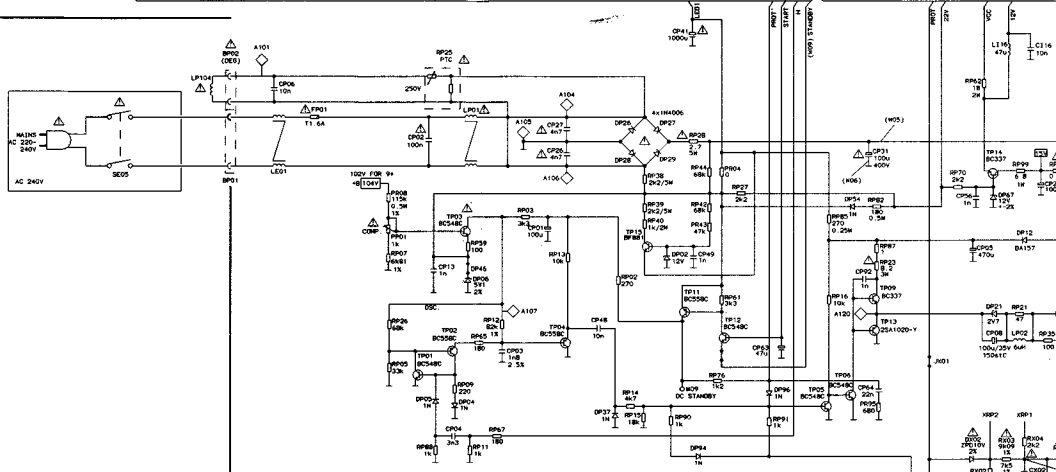

TUNER (47M-80-2024)

SV REG

TMP 47C834-470634

NOTES:
 ALL CAPACITANCES ARE IN FARAD. EC=16V
 UNLESS OTHERWISE STATED
 ALL RESISTANCES ARE OHM, 1/4W
 UNLESS OTHERWISE STATED.
 DIODE NOT DESIGNATED ALL 1N4148.

TELEFUNKEN CHASSIS TX80.5