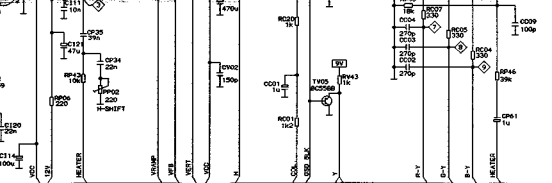

TUNER (47M-80-2024)

SV REG

TMP 47C834-470634

NOTES:
 ALL CAPACITANCES ARE IN FARAD. EC=16V
 UNLESS OTHERWISE STATED
 ALL RESISTANCES ARE OHM, 1/4W
 UNLESS OTHERWISE STATED.
 DIODE NOT DESIGNATED ALL 1N4148.