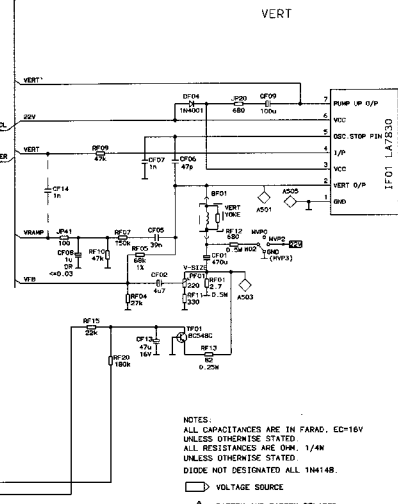

TUNER (47M-80-2024)

SV REG

TMP 47C834-470634

NOTES:
 ALL CAPACITANCES ARE IN FARAD. EC=16V
 UNLESS OTHERWISE STATED
 ALL RESISTANCES ARE OHM, 1/4W
 UNLESS OTHERWISE STATED.
 DIODE NOT DESIGNATED ALL 1N4148.

TELEFUNKEN CHASSIS TX80.5