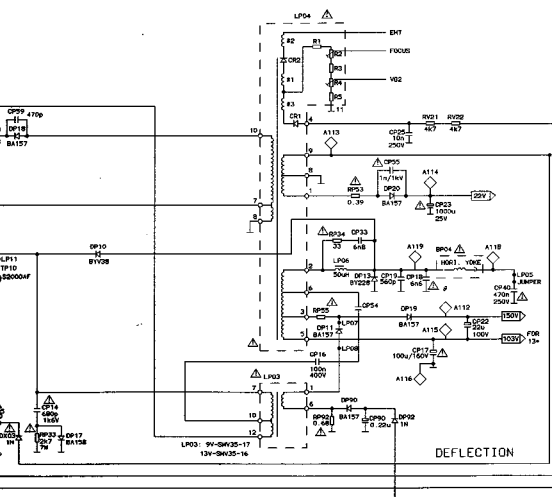

TUNER (47M-80-2024)

SV REG

TMP 47C834-470634

NOTES:
 ALL CAPACITANCES ARE IN FARAD. EC=16V
 UNLESS OTHERWISE STATED
 ALL RESISTANCES ARE OHM, 1/4W
 UNLESS OTHERWISE STATED.
 DIODE NOT DESIGNATED ALL 1N4148.

TELEFUNKEN CHASSIS TX80.5