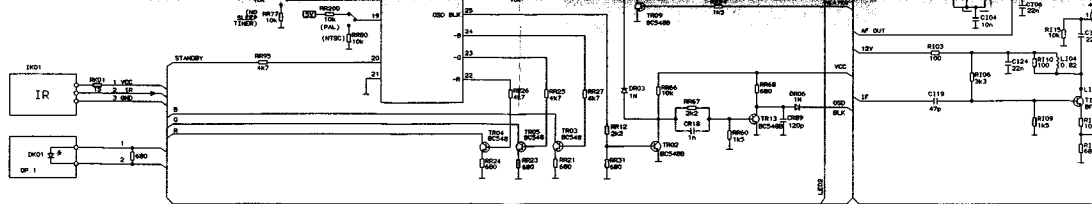

TUNER (47M-80-2024)

SV REG

TMP 47C834-470634

NOTES:
 ALL CAPACITANCES ARE IN FARAD. EC=16V
 UNLESS OTHERWISE STATED
 ALL RESISTANCES ARE OHM, 1/4W
 UNLESS OTHERWISE STATED.
 DIODE NOT DESIGNATED ALL 1N4148.