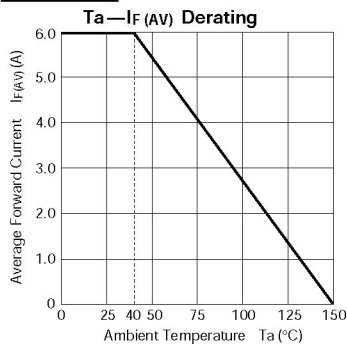

Characteristic Curves Rectifier Diodes

RBV-406H

RBV-601, 602

RBV-604, 606

RBV-608

RBV-606H