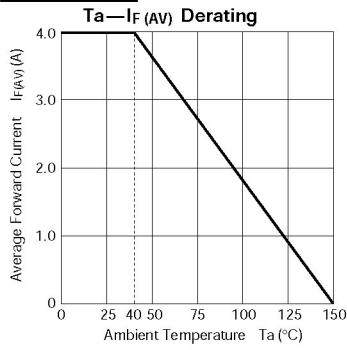

Characteristic Curves Rectifier Diodes

RBV-406H

RBV-601, 602

RBV-604, 606

RBV-608

RBV-606H