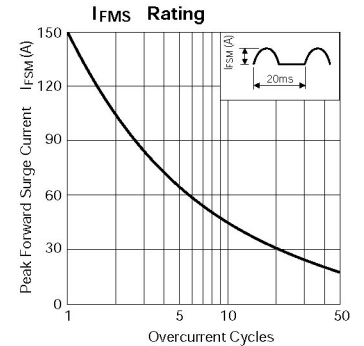

Characteristic Curves Rectifier Diodes

RBV-406H

RBV-601, 602

RBV-604, 606

RBV-608

RBV-606H