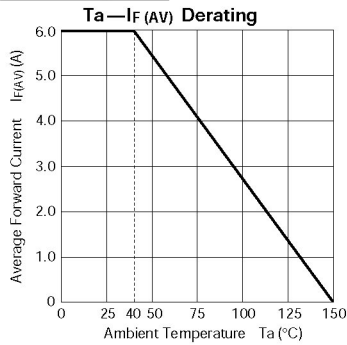

Characteristic Curves Rectifier Diodes

RBV-406H

RBV-601, 602

RBV-604, 606

RBV-608

RBV-606H