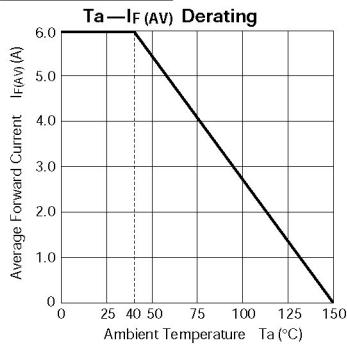

Characteristic Curves Rectifier Diodes

RBV-406H

RBV-601, 602

RBV-604, 606

RBV-608

RBV-606H